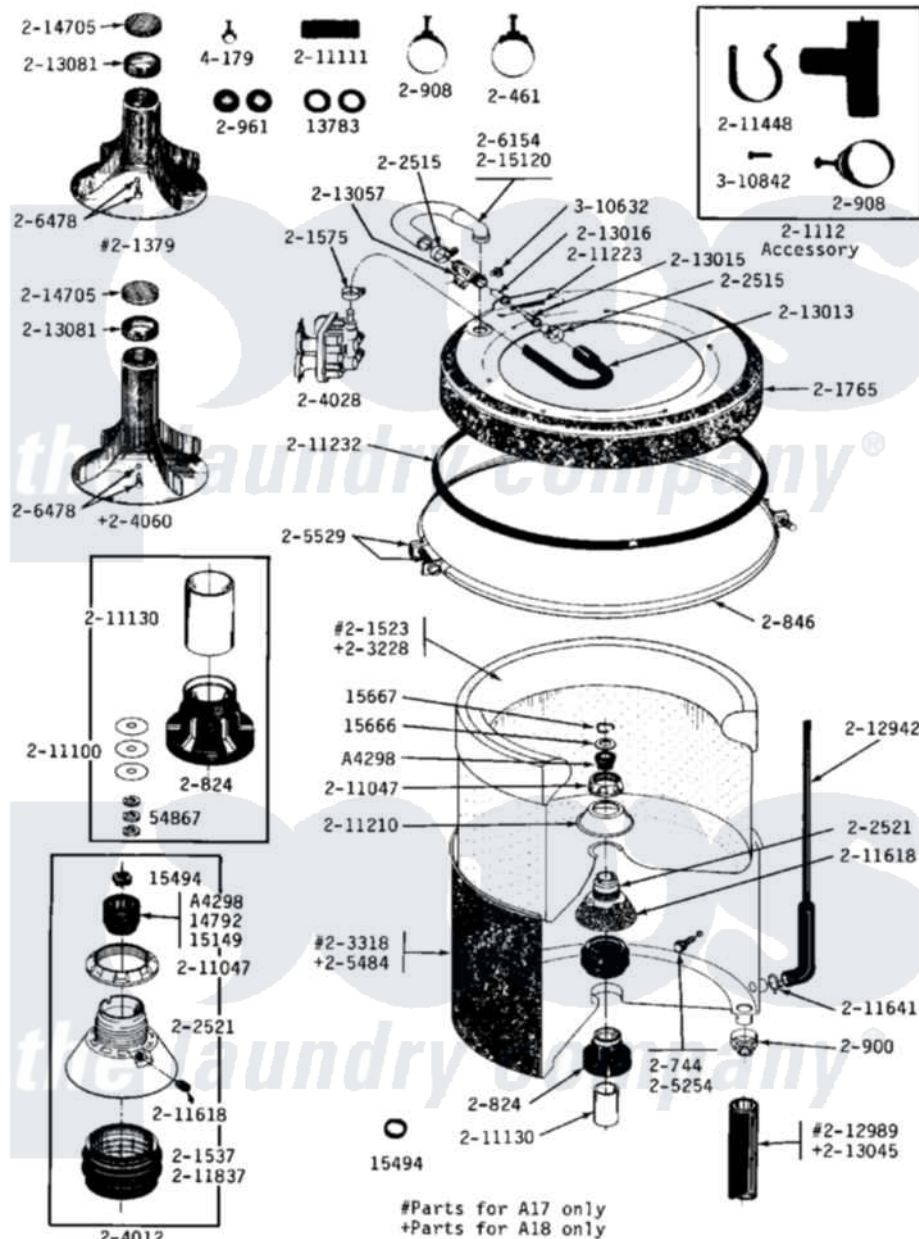

# Maytag A17CM 05 - TUB, AGITATOR, MTG. STEM, HOSES & CLAMPS

Maytag Commercial Maytag A17CM Washer Parts Diagram 05 - TUB, AGITATOR, MTG. STEM, HOSES & CLAMPS

Click on the part number to view part

Item	Original Part Number	Replaced By	Status	Part Description
001	NLA		Not Available	SEAL, AGITATOR DRIVE SHAFT
002	<a href="#">Y013783</a>			Washer, Inlet Hose
003	Y014792	<a href="#">6-0A57420</a>		Seal- Agitator
004	<a href="#">Y015149</a>			Brass Washer-Agitator Seal
005	<a href="#">Y015494</a>			Stop Ring-Agitator Shaft
006	<a href="#">Y015666</a>			Washer, Retaining -
007	<a href="#">Y015667</a>			Retaining Ring
008	<a href="#">Y054867</a>			Washer, Lock
009	Y059137	<a href="#">Y059141</a>		Ctn. 50 Ft. 31/32 Drain Hose
010	<a href="#">Y059141</a>			Ctn. 50 Ft. 31/32 Drain Hose
011	200461	<a href="#">285655</a>		Clamp, Hose
012	<a href="#">200672</a>	<a href="#">76314</a>		Hose, Inlet 6 Ft. Hose With Elbow
013	200675	<a href="#">76314</a>		Hose, Inlet 6 Ft. Hose With Elbow
014	200681	<a href="#">21001467</a>		Hose- 10'

064	<a href="#">215120</a>		Seal For Injector Tube
065	NLA		INLET HOSE, COLD (6'LONG)
066	Y310632	<a href="#">1163839</a>	Screw
067	<a href="#">Y310842</a>	<a href="#">8182296</a>	Screw, Agitator
068	400179	<a href="#">201575</a>	Clamp, Hose