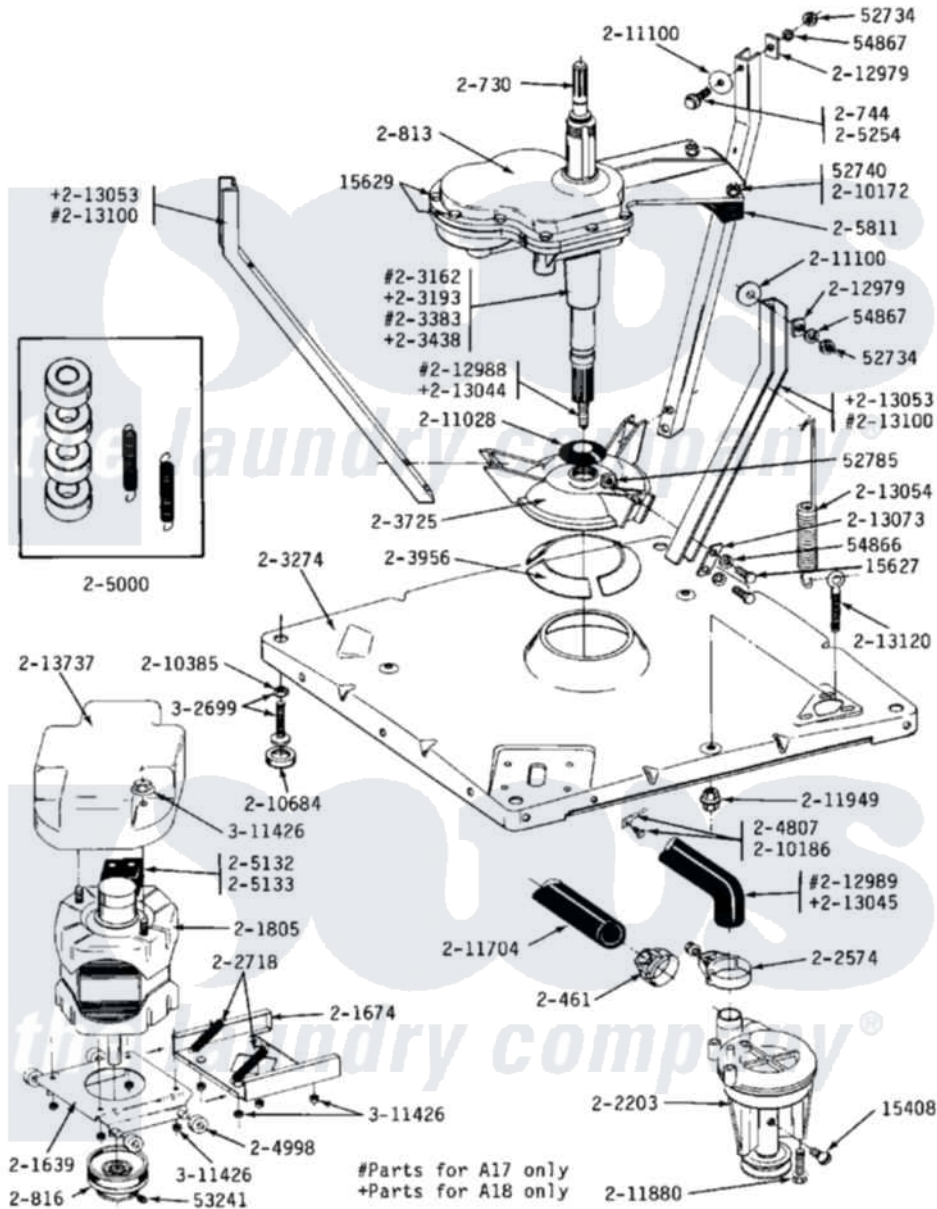

Maytag A17CM 07 - BASE, PUMP, MOTOR & COMPONENTS

Maytag Commercial Maytag A17CM Washer Parts Parts Diagram 07 - BASE, PUMP, MOTOR & COMPONENTS
 Click on the part number to view part

Item	Original Part Number	Replaced By	Status	Part Description
001	Y015408	22003235		Screw, Bearing Insert
002	Y015627			Screw- Hex
003	Y015629			Bolt, Grinding Chamber
004	Y052734			Nut, Carrage Bolts And Bracket
005	Y052740	62739		Nut, Lock
006	Y052785			Nut, Brace To Damper
007	Y053241			Set Screw, Motor Pulley
008	Y054866	486009		Lockwasher
009	Y054867			Washer, Lock
010	Y059141			Ctn. 50 Ft. 31/32 Drain Hose
011	200461	285655		Clamp, Hose
012	200730	22002124		Shaft- Agi
013	200744	W10175939		Bolt
014	NLA		Not Available	GEAR CASE COVER ASSEMBLY
015	200816	6-2008160		Pulley- MO