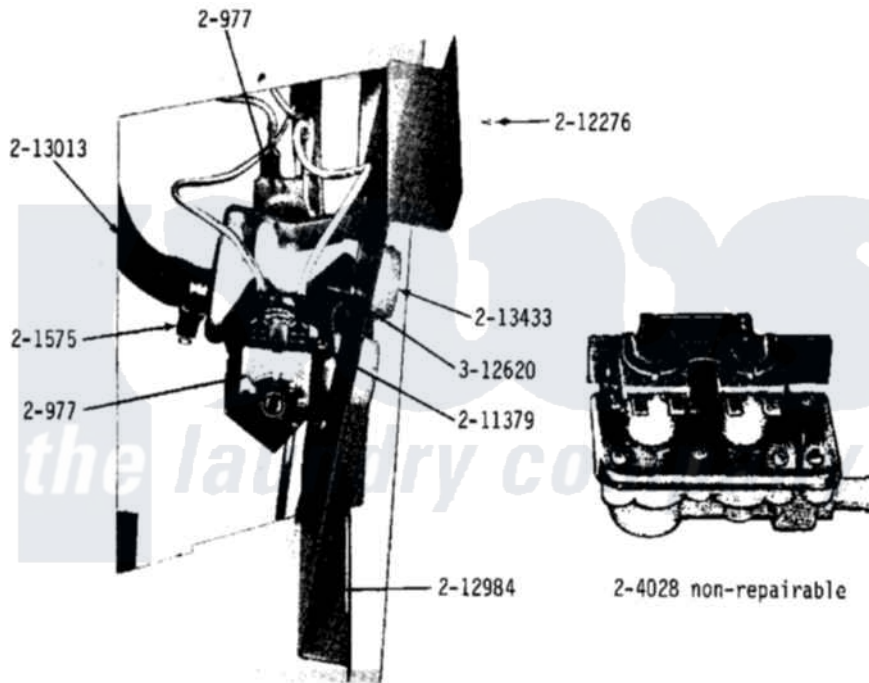

Maytag A17CM 09 - WATER VALVE

Maytag [Commercial Maytag A17CM Washer Parts](#) Parts Diagram 09 - WATER VALVE

[Click on the part number to view part](#)

Item	Original Part Number	Replaced By	Status	Part Description
001	200975		Not Available	DIAPHRAGM
002	200977			Solenoid For Water Valve
003	201575			Clamp, Hose
004	204028	205613		Water Valve
005	211351			Spring For Plunger
006	NLA		Not Available	PLUNGER
007	211363		Not Available	SOLENOID GUIDE
008	NLA		Not Available	SCREW (No.8-18 X 5/8 INCH)
009	NLA		Not Available	BRACKET FOR VALVE
010	212276	W10116760		Screw
011	NLA		Not Available	VALVE MOUNTING PLATE
012	213013			Hose, Injector
013	NLA		Not Available	VALVE BODY
014	NLA		Not Available	DAM FOR VALVE BODY
015	NLA		Not Available	LARGE BRACKET FOR VALVE
016	213433	96160		Screen

017	NLA		Not Available	FLOW WASHER
018	214337	96160		Screen
019	312620			Screw, Sems