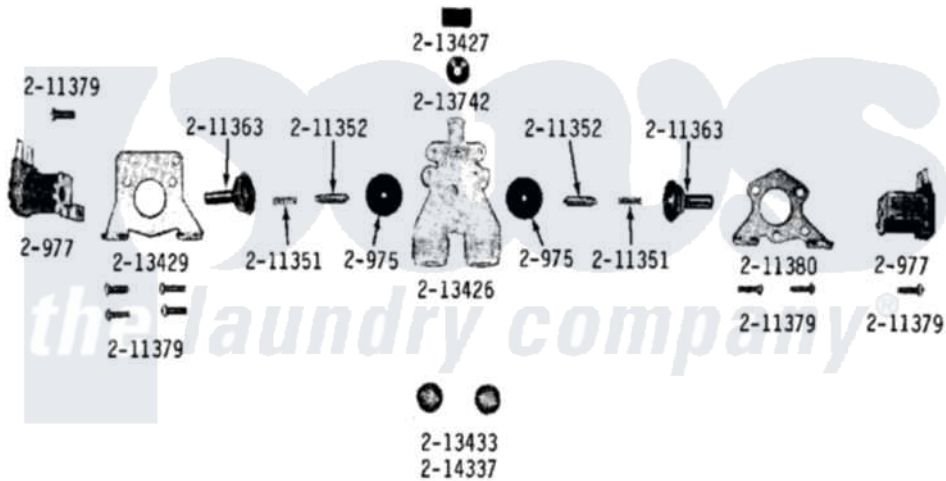

Maytag A17CM 09 - WATER VALVE

Maytag [Commercial Maytag A17CM Washer Parts](#) Parts Diagram 09 - WATER VALVE

[Click on the part number to view part](#)

Item	Original Part Number	Replaced By	Status	Part Description
001	200975		Not Available	DIAPHRAGM
002	200977			Solenoid For Water Valve
003	201575			Clamp, Hose
004	204028	205613		Water Valve
005	211351			Spring For Plunger
006	NLA		Not Available	PLUNGER
007	211363		Not Available	SOLENOID GUIDE
008	NLA		Not Available	SCREW (No.8-18 X 5/8 INCH)
009	NLA		Not Available	BRACKET FOR VALVE
010	212276	W10116760		Screw
011	NLA		Not Available	VALVE MOUNTING PLATE
012	213013			Hose, Injector
013	NLA		Not Available	VALVE BODY
014	NLA		Not Available	DAM FOR VALVE BODY
015	NLA		Not Available	LARGE BRACKET FOR VALVE
016	213433	96160		Screen

017	NLA		Not Available	FLOW WASHER
018	214337	96160		Screen
019	312620			Screw, Sems