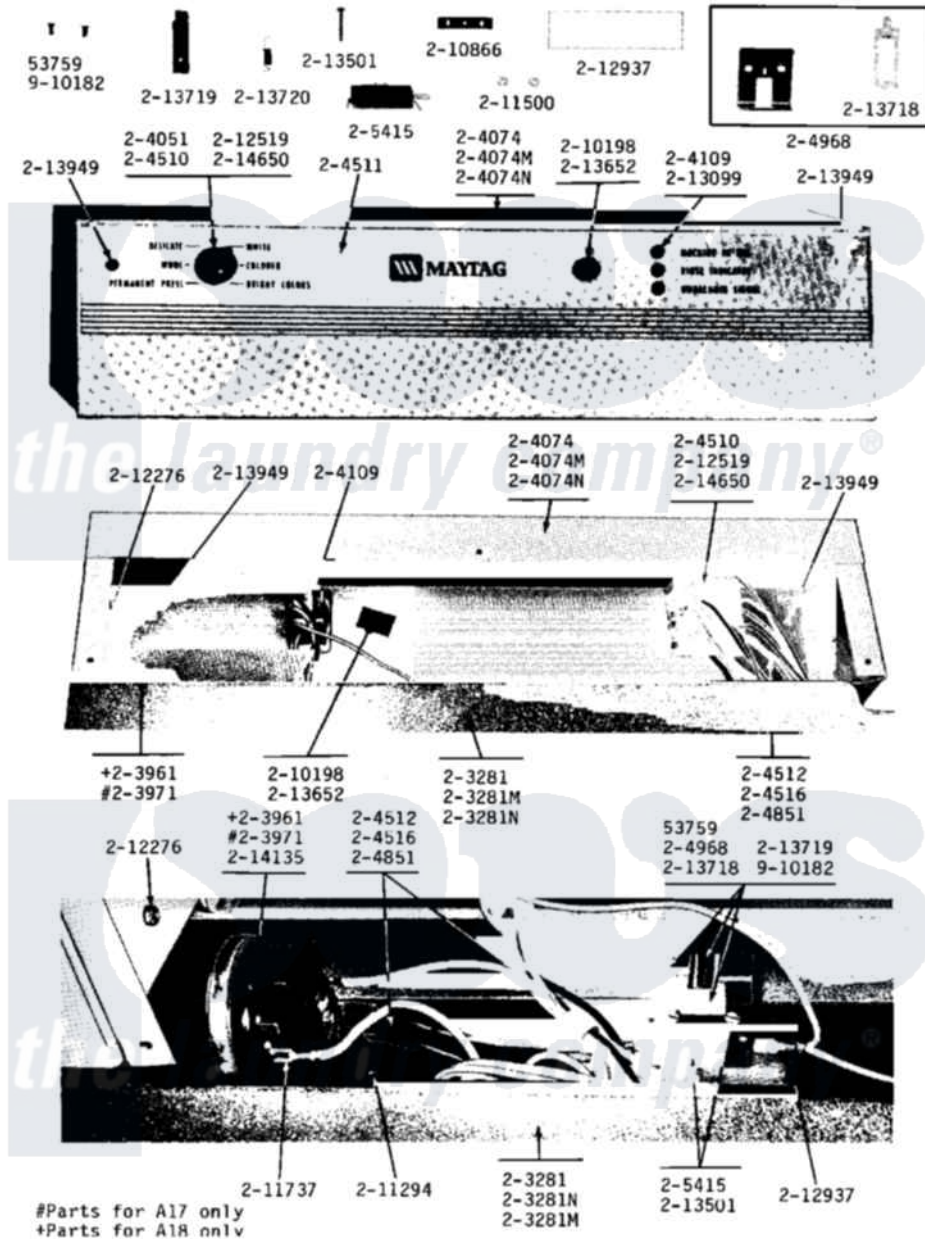

Maytag A17CM 11 - CONTROL PANELS

Maytag [Commercial Maytag A17CM Washer Parts](#) Parts Diagram 11 - CONTROL PANELS
 Click on the part number to view part

Item	Original Part Number	Replaced By	Status	Part Description
001	NLA		Not Available	SCREW (No.6-32 X 3/8)
002	NLA		Not Available	TOP COVER-WHITE
003	203971	203970		Switch, Water Level
004	204051	22204051		Knob
005	NLA		Not Available	CONTROL COVER-WHITE
006	204109			Light, Signal
007	204510			Fabric Control Switch
008	NLA		Not Available	CONTROL PANEL WITH LENS
009	NLA		Not Available	MAIN WIRE HARNESS
010	NLA		Not Available	MAIN WIRE HARNESS
011	NLA		Not Available	MAIN WIRE HARNESS
012	204968			Plunger And Bracket Assembly--W
013	205415	279347		Switch-Lid
014	210198			Fastener
015	210866			Nut, Twin Speed

016	211294	90767	Screw, 8A X 3/8 HeX Washer Head Tapping
017	211500		Washer, Bracket To Top Cover
018	211737	248562	Terminal
019	212276	W10116760	Screw
020	212519	488234	Screw 8-32 X 1/4
021	212937	Not Available	BARRIER, MOISTURE
022	213042	Not Available	PANEL, BACK
023	213099		Lens For Control Panel
024	213501		Screw, No.6-20 X 1-1/8 Inch
025	NLA	Not Available	LID BUMPER
026	213718		Plunger, Lid Switch
027	213719	Not Available	LEVER, UNBALANCE
028	213720		Spring, Lid Switch
029	213949		Screw, No.8-18 X 5/16 Inch
030	214135	Not Available	CLIP, FASTENER
031	214650		Screw For 2-4051 Knob
032	Y310632	1163839	Screw
033	910182	25-7809	Screw, No.6-20 1/2 Flthd Torx