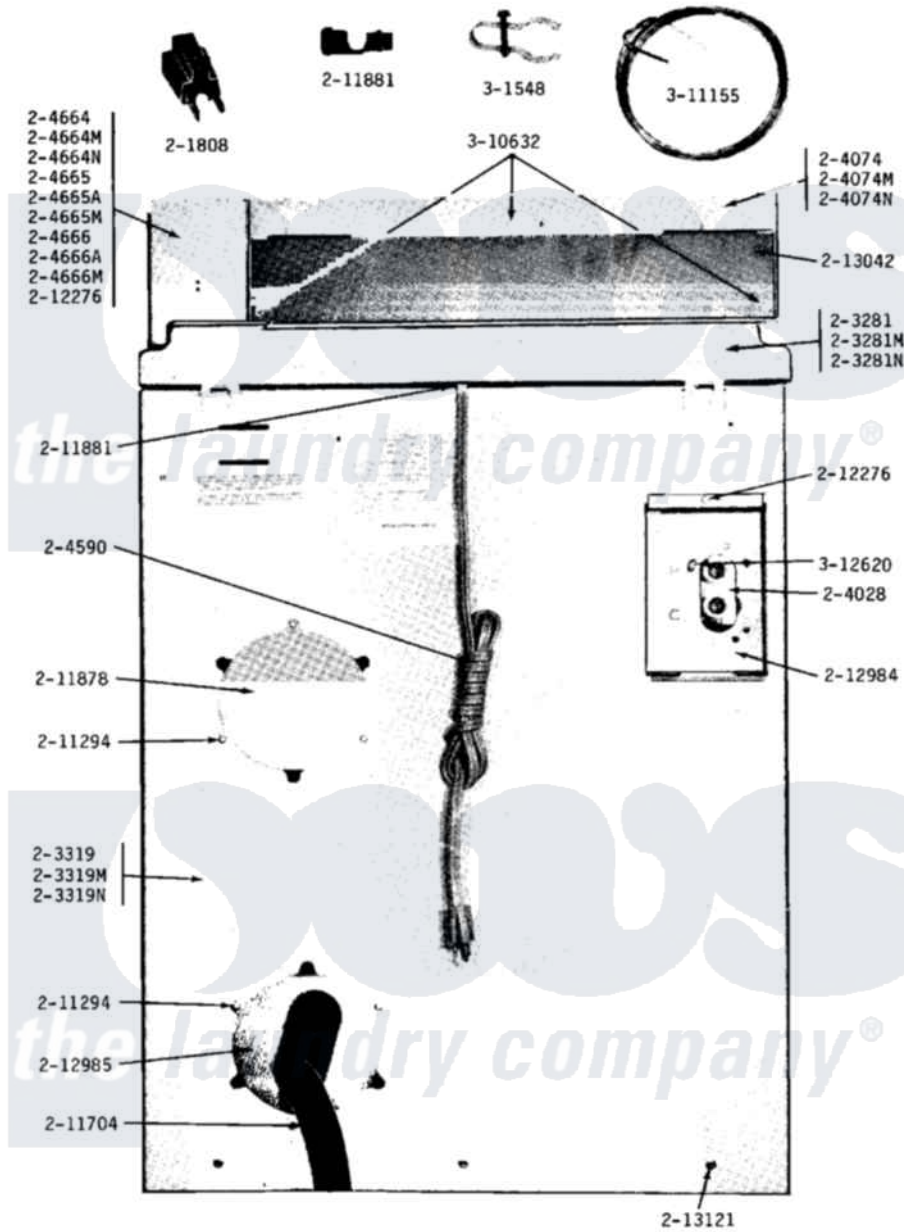

Maytag A17CT 02 - REAR VIEW

Maytag Commercial Maytag A17CT Washer Parts Parts Diagram 02 - REAR VIEW

Click on the part number to view part

Item	Original Part Number	Replaced By	Status	Part Description
001	Y201808			Converter
002	NLA		Not Available	TOP COVER-WHITE
003	NLA		Not Available	CABINET-WHITE
004	204028	205613		Water Valve
005	NLA		Not Available	CONTROL COVER-WHITE
006	204590			Cord, Power
007	NLA		Not Available	CONTROL CENTER-WHITE
008	NLA		Not Available	CONTROL CENTER-WHITE
009	NLA		Not Available	CONTROL CENTER-WHITE
010	211294	90767		Screw, 8A X 3/8 HeX Washer Head Tapping
011	211704			Hose, Drain
012	NLA		Not Available	PLATE, ACCESS
013	211881			Grommet, Cord Part Not Used-Gas Models Only
014	212276	W10116760		Screw
015	NLA		Not Available	VALVE MOUNTING PLATE

016	212985	22002924	Plate, Access
017	213042		Not Available PANEL, BACK
018	213121	3400111	Screw, 12-14 X 5/8
019	214518	214519	LABEL, ELECTRICAL INSTR. PART NOT USED-GAS MODELS ONLY
020	301548		Clamp, Ground Wire
021	Y310632	1163839	Screw
022	311155		Ground Wire And Clamp
023	312620		Screw, Sems