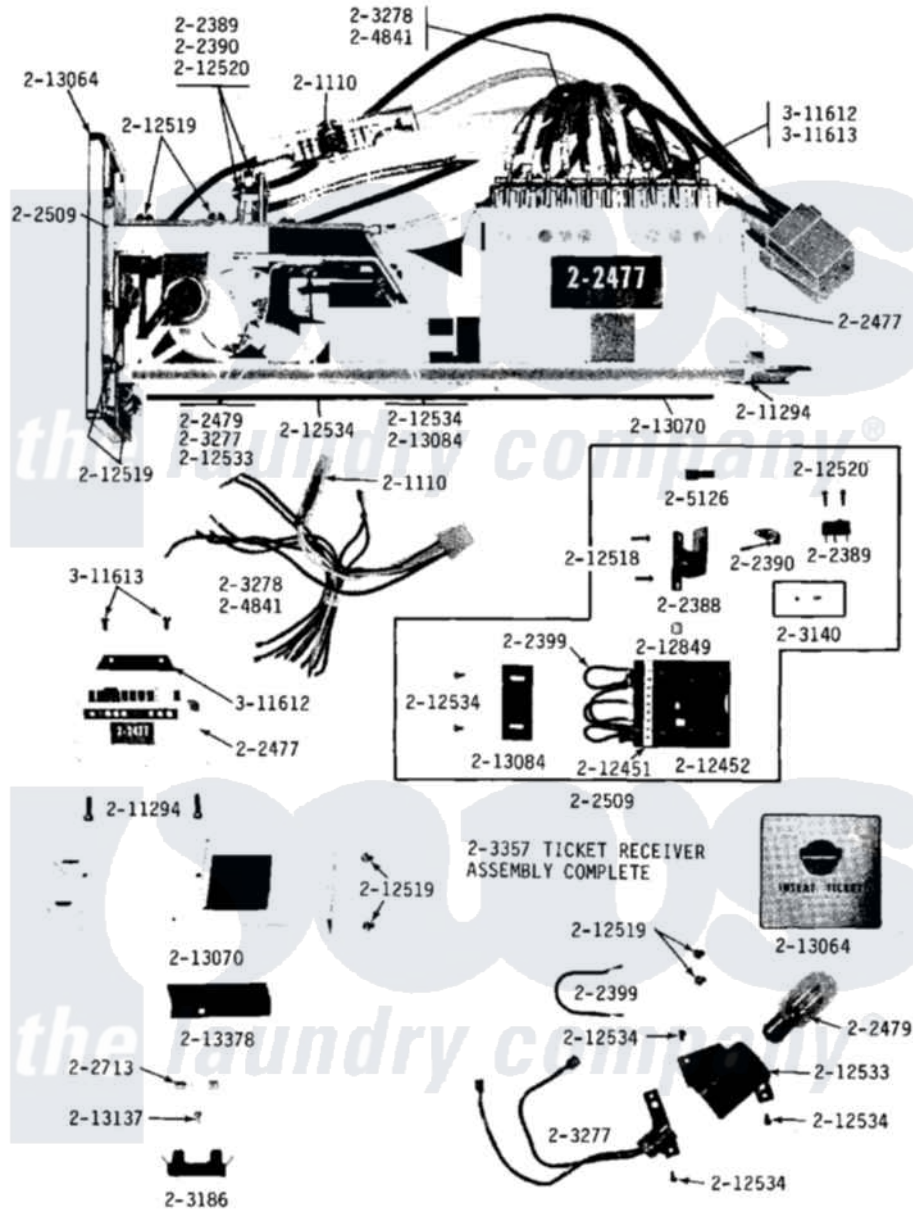

Maytag A17CT 04 - CT CONTROL CENTER COMPONENTS

Maytag [Commercial Maytag A17CT Washer Parts](#) Parts Diagram 04 - CT CONTROL CENTER COMPONENTS
 Click on the part number to view part

Item	Original Part Number	Replaced By	Status	Part Description
001	Y201110		Not Available	CONNECTOR, WIRE (INDIC. LIGHT)
002	NLA		Not Available	JUMPER WIRE (BLACK)
003	202477	22003292		Control As
004	202479	A3167501		Lamp Oven, Int.
005	202509			Ticket Control Assembly
006	202713	22001555		Fuse
007	203140			Contact Ball Kit
008	NLA		Not Available	FUSE BLOCK WITH FUSE
009	NLA		Not Available	LAMP SOCKET WITH BRACKET
010	NLA		Not Available	TICKET RECEIVER ASSEMBLY
011	NLA		Not Available	HARNESS FOR TICKET CONTROL
012	204881			Cam Plate Assembly
013	204882		Not Available	SWITCH FOR TICKET CONTROL

014	NLA		Not Available	DOUBLE MELT CLIP W/DEFLECTO
015	NLA		Not Available	SPADE CONNECTOR
016	211294	90767		Screw, 8A X 3/8 HeX Washer Head Tapping
017	211737	248562		Terminal
018	NLA		Not Available	OVERLAY FOR CIRCUIT BOARD
019	212452			Board, Circuit
020	NLA		Not Available	SEMS SCREW (No.4-40 X 1/2 INC)
021	212519	488234		Screw 8-32 X 1/4
022	212533			SHIELD FOR HEAT LAMP
023	NLA		Not Available	SCREW, SHIELD TO CONTROL
024	NLA		Not Available	FRONT PLATE F/TICKET CONTRO
025	NLA		Not Available	BRACKET FOR TICKET ASSEMBLY
026	213074			Pin Receptacle For Plug
027	NLA		Not Available	PIN FOR PLUG
028	NLA		Not Available	TICKET DEFLECTOR
029	NLA		Not Available	SCREW (No.6 X 1/4 INCH)
030	NLA		Not Available	SHIELD
031	214218			Lever, Switch
032	214220			Adjustment Thumb Wheel
033	214275			Roller For Cam
034	NLA		Not Available	SCREW
035	NLA		Not Available	SPRING WASHER
036	Y311550		Not Available	SPADE (MINIATURE)
037	311612		Not Available	COVER, CIRCUIT BOARD TERMINALS
038	311613	Y311711		Screw, Fuse Block