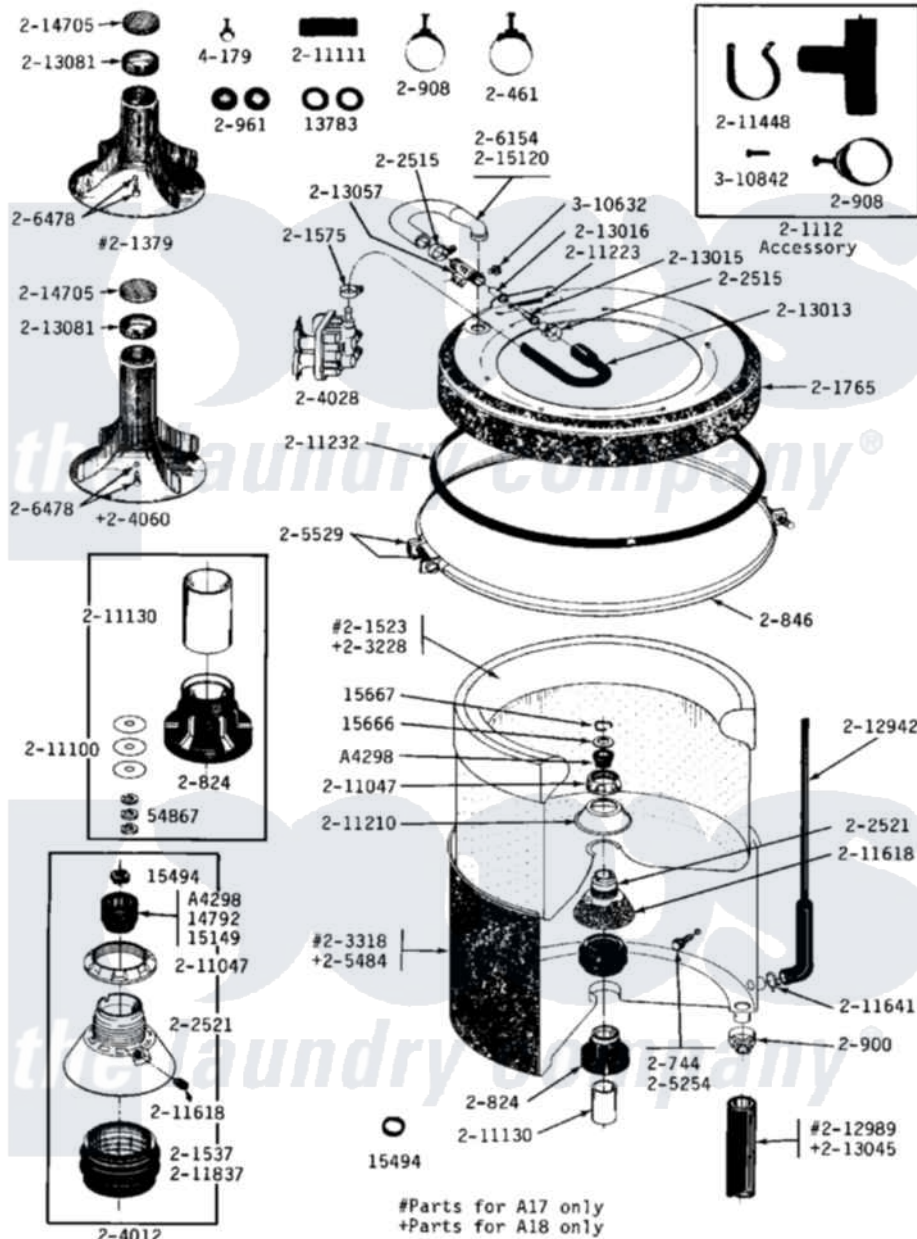

# Maytag A17CT 05 - TUB, AGITATOR, MTG. STEM, HOSES & CLAMPS

Maytag Commercial Maytag A17CT Washer Parts Parts Diagram 05 - TUB, AGITATOR, MTG. STEM, HOSES & CLAMPS

[Click on the part number to view part](#)

Item	Original Part Number	Replaced By	Status	Part Description
001	NLA		Not Available	SEAL, AGITATOR DRIVE SHAFT
002	<a href="#">Y013783</a>			Washer, Inlet Hose
003	Y014792	<a href="#">6-0A57420</a>		Seal- Agitator
004	<a href="#">Y015149</a>			Brass Washer-Agitator Seal
005	<a href="#">Y015494</a>			Stop Ring-Agitator Shaft
006	<a href="#">Y015666</a>			Washer, Retaining -
007	<a href="#">Y015667</a>			Retaining Ring
008	<a href="#">Y054867</a>			Washer, Lock
009	Y059137	<a href="#">Y059141</a>		Ctn. 50 Ft. 31/32 Drain Hose
010	<a href="#">Y059141</a>			Ctn. 50 Ft. 31/32 Drain Hose
011	200461	<a href="#">285655</a>		Clamp, Hose
012	<a href="#">200672</a>	<a href="#">76314</a>		Hose, Inlet 6 Ft. Hose With Elbow
013	200675	<a href="#">76314</a>		Hose, Inlet 6 Ft. Hose With Elbow
014	200681	<a href="#">21001467</a>		Hose- 10'

064	<a href="#">215120</a>		Seal For Injector Tube
065	NLA		INLET HOSE, COLD (6'LONG)
066	Y310632	<a href="#">1163839</a>	Screw
067	<a href="#">Y310842</a>	<a href="#">8182296</a>	Screw, Agitator
068	400179	<a href="#">201575</a>	Clamp, Hose