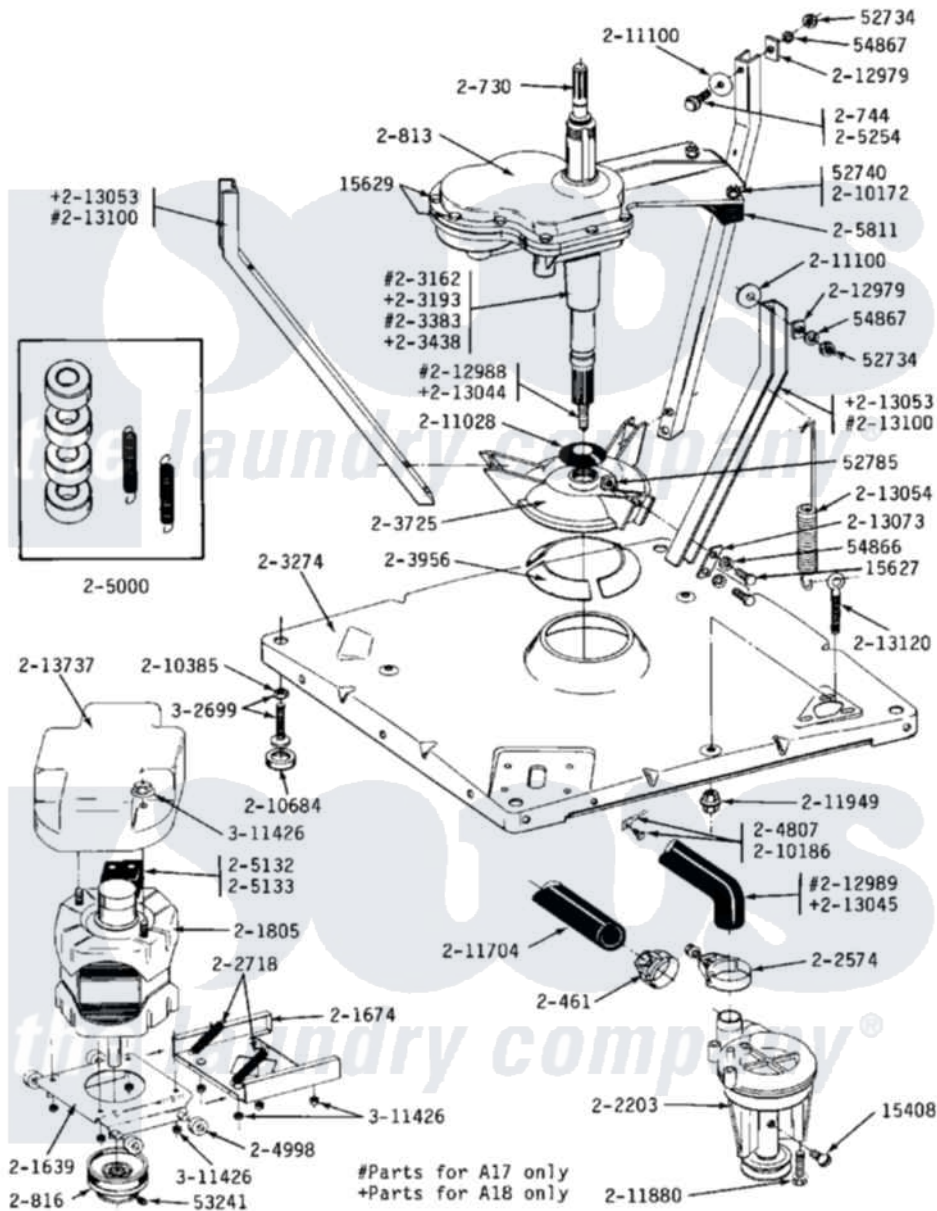

# Maytag A17CT 07 - BASE, PUMP, MOTOR & COMPONENTS

Maytag Commercial Maytag A17CT Washer Parts Parts Diagram 07 - BASE, PUMP, MOTOR & COMPONENTS  
 Click on the part number to view part

Item	Original Part Number	Replaced By	Status	Part Description
001	Y015408	<a href="#">22003235</a>		Screw, Bearing Insert
002	<a href="#">Y015627</a>			Screw- Hex
003	<a href="#">Y015629</a>			Bolt, Grinding Chamber
004	<a href="#">Y052734</a>			Nut, Carrage Bolts And Bracket
005	<a href="#">Y052740</a>	<a href="#">62739</a>		Nut, Lock
006	<a href="#">Y052785</a>			Nut, Brace To Damper
007	<a href="#">Y053241</a>			Set Screw, Motor Pulley
008	Y054866	<a href="#">486009</a>		Lockwasher
009	<a href="#">Y054867</a>			Washer, Lock
010	<a href="#">Y059141</a>			Ctn. 50 Ft. 31/32 Drain Hose
011	200461	<a href="#">285655</a>		Clamp, Hose
012	200730	<a href="#">22002124</a>		Shaft- Agi
013	<a href="#">200744</a>	<a href="#">W10175939</a>		Bolt
014	NLA		Not Available	GEAR CASE COVER ASSEMBLY
015	200816	<a href="#">6-2008160</a>		Pulley- MO