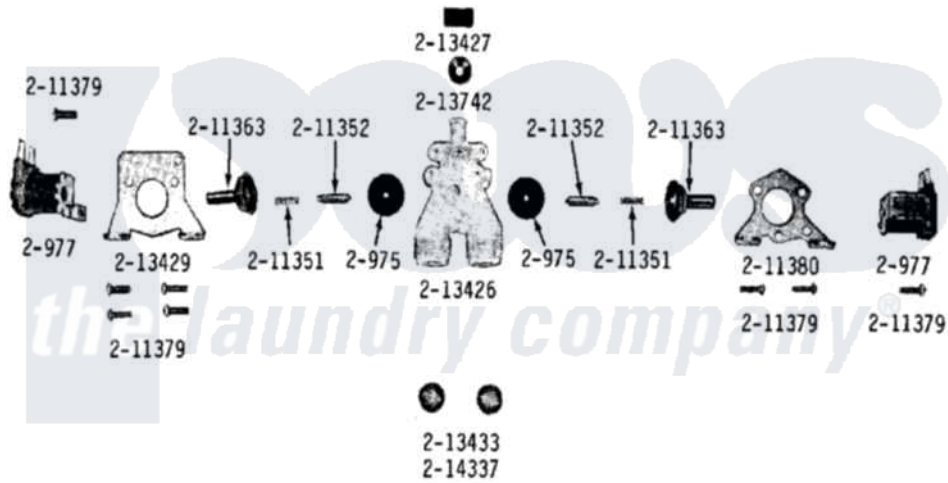

Maytag A17CT 09 - WATER VALVE

Maytag [Commercial Maytag A17CT Washer Parts](#) Parts Diagram 09 - WATER VALVE
 Click on the part number to view part

Item	Original Part Number	Replaced By	Status	Part Description
001	200975		Not Available	DIAPHRAGM
002	200977			Solenoid For Water Valve
003	201575			Clamp, Hose
004	204028	205613		Water Valve
005	211351			Spring For Plunger
006	NLA		Not Available	PLUNGER
007	211363		Not Available	SOLENOID GUIDE
008	NLA		Not Available	SCREW (No.8-18 X 5/8 INCH)
009	NLA		Not Available	BRACKET FOR VALVE
010	212276	W10116760		Screw
011	NLA		Not Available	VALVE MOUNTING PLATE
012	213013			Hose, Injector
013	NLA		Not Available	VALVE BODY
014	NLA		Not Available	DAM FOR VALVE BODY
015	NLA		Not Available	LARGE BRACKET FOR VALVE
016	213433	96160		Screen

017	NLA		Not Available	FLOW WASHER
018	214337	96160		Screen
019	312620			Screw, Sems