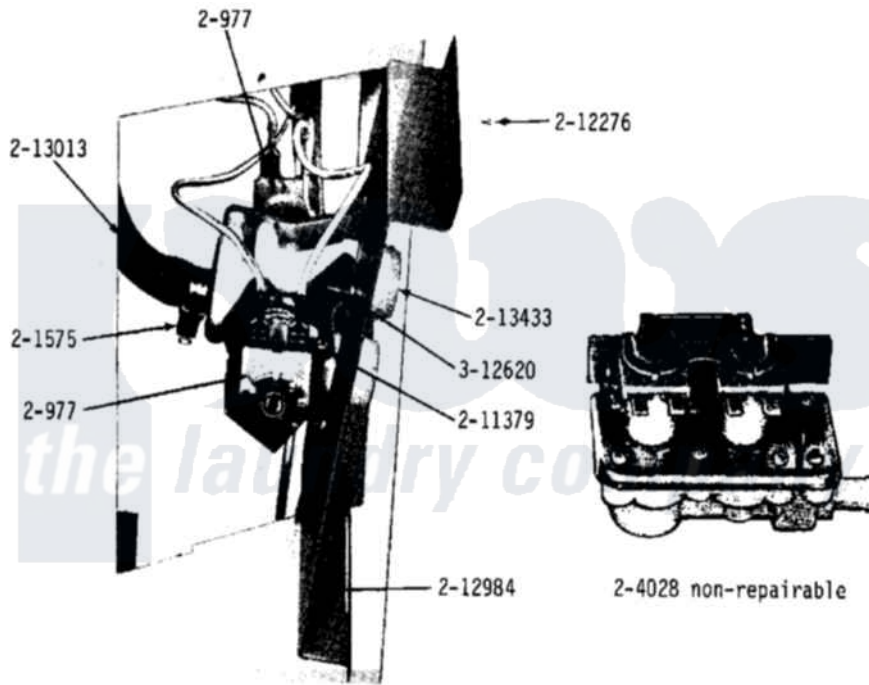

Maytag A17CT 09 - WATER VALVE

Maytag [Commercial Maytag A17CT Washer Parts](#) Parts Diagram 09 - WATER VALVE
 Click on the part number to view part

Item	Original Part Number	Replaced By	Status	Part Description
001	200975		Not Available	DIAPHRAGM
002	200977			Solenoid For Water Valve
003	201575			Clamp, Hose
004	204028	205613		Water Valve
005	211351			Spring For Plunger
006	NLA		Not Available	PLUNGER
007	211363		Not Available	SOLENOID GUIDE
008	NLA		Not Available	SCREW (No.8-18 X 5/8 INCH)
009	NLA		Not Available	BRACKET FOR VALVE
010	212276	W10116760		Screw
011	NLA		Not Available	VALVE MOUNTING PLATE
012	213013			Hose, Injector
013	NLA		Not Available	VALVE BODY
014	NLA		Not Available	DAM FOR VALVE BODY
015	NLA		Not Available	LARGE BRACKET FOR VALVE
016	213433	96160		Screen

017	NLA		Not Available	FLOW WASHER
018	214337	96160		Screen
019	312620			Screw, Sems