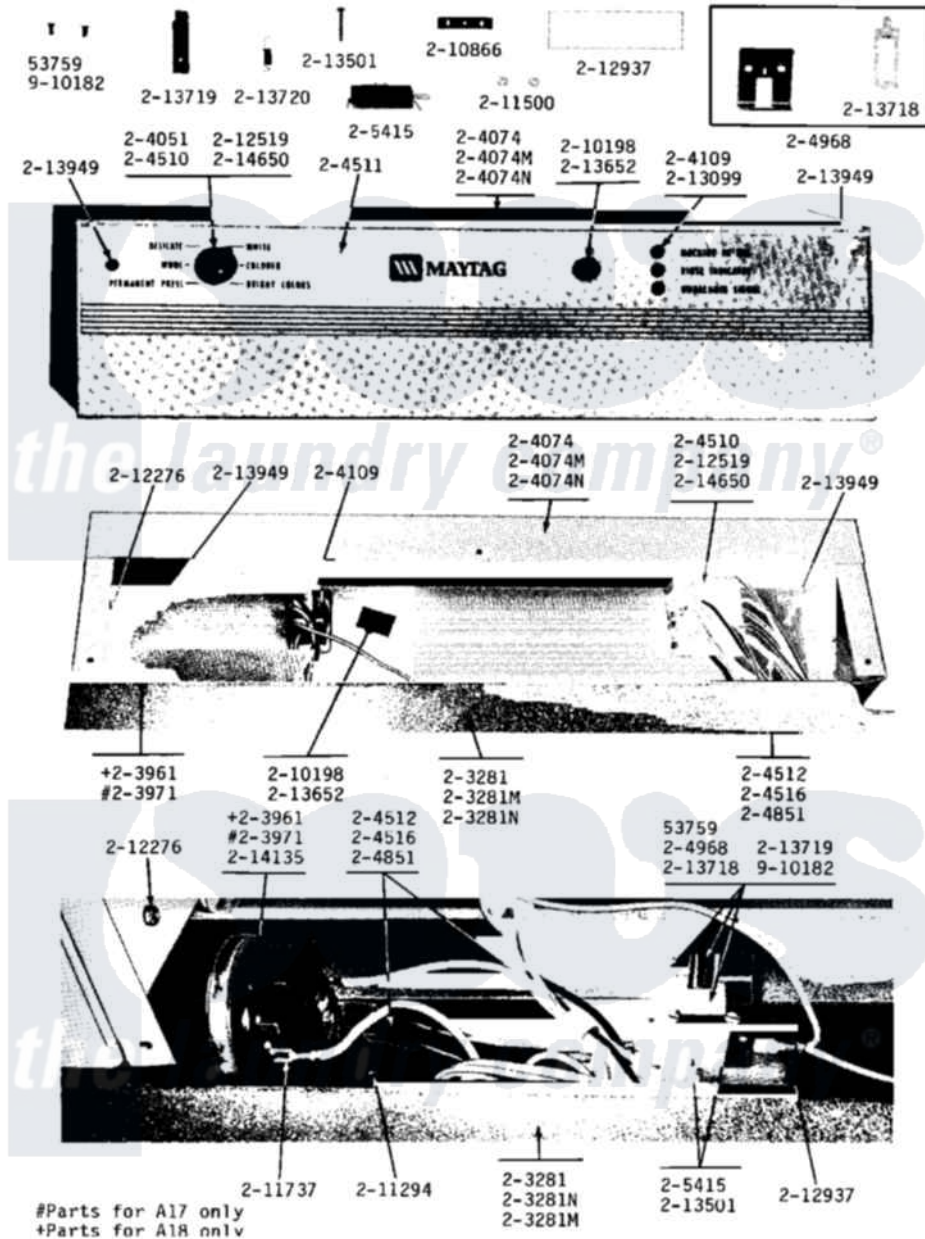

Maytag A17CT 11 - CONTROL PANELS

Maytag [Commercial Maytag A17CT Washer Parts](#) Parts Diagram 11 - CONTROL PANELS
 Click on the part number to view part

Item	Original Part Number	Replaced By	Status	Part Description
001	NLA		Not Available	SCREW (No.6-32 X 3/8)
002	NLA		Not Available	TOP COVER-WHITE
003	203971	203970		Switch, Water Level
004	204051	22204051		Knob
005	NLA		Not Available	CONTROL COVER-WHITE
006	204109			Light, Signal
007	204510			Fabric Control Switch
008	NLA		Not Available	CONTROL PANEL WITH LENS
009	NLA		Not Available	MAIN WIRE HARNESS
010	NLA		Not Available	MAIN WIRE HARNESS
011	NLA		Not Available	MAIN WIRE HARNESS
012	204968			Plunger And Bracket Assembly--W
013	205415	279347		Switch-Lid
014	210198			Fastener
015	210866			Nut, Twin Speed

016	211294	90767	Screw, 8A X 3/8 HeX Washer Head Tapping
017	211500		Washer, Bracket To Top Cover
018	211737	248562	Terminal
019	212276	W10116760	Screw
020	212519	488234	Screw 8-32 X 1/4
021	212937	Not Available	BARRIER, MOISTURE
022	213042	Not Available	PANEL, BACK
023	213099		Lens For Control Panel
024	213501		Screw, No.6-20 X 1-1/8 Inch
025	NLA	Not Available	LID BUMPER
026	213718		Plunger, Lid Switch
027	213719	Not Available	LEVER, UNBALANCE
028	213720		Spring, Lid Switch
029	213949		Screw, No.8-18 X 5/16 Inch
030	214135	Not Available	CLIP, FASTENER
031	214650		Screw For 2-4051 Knob
032	Y310632	1163839	Screw
033	910182	25-7809	Screw, No.6-20 1/2 Flthd Torx