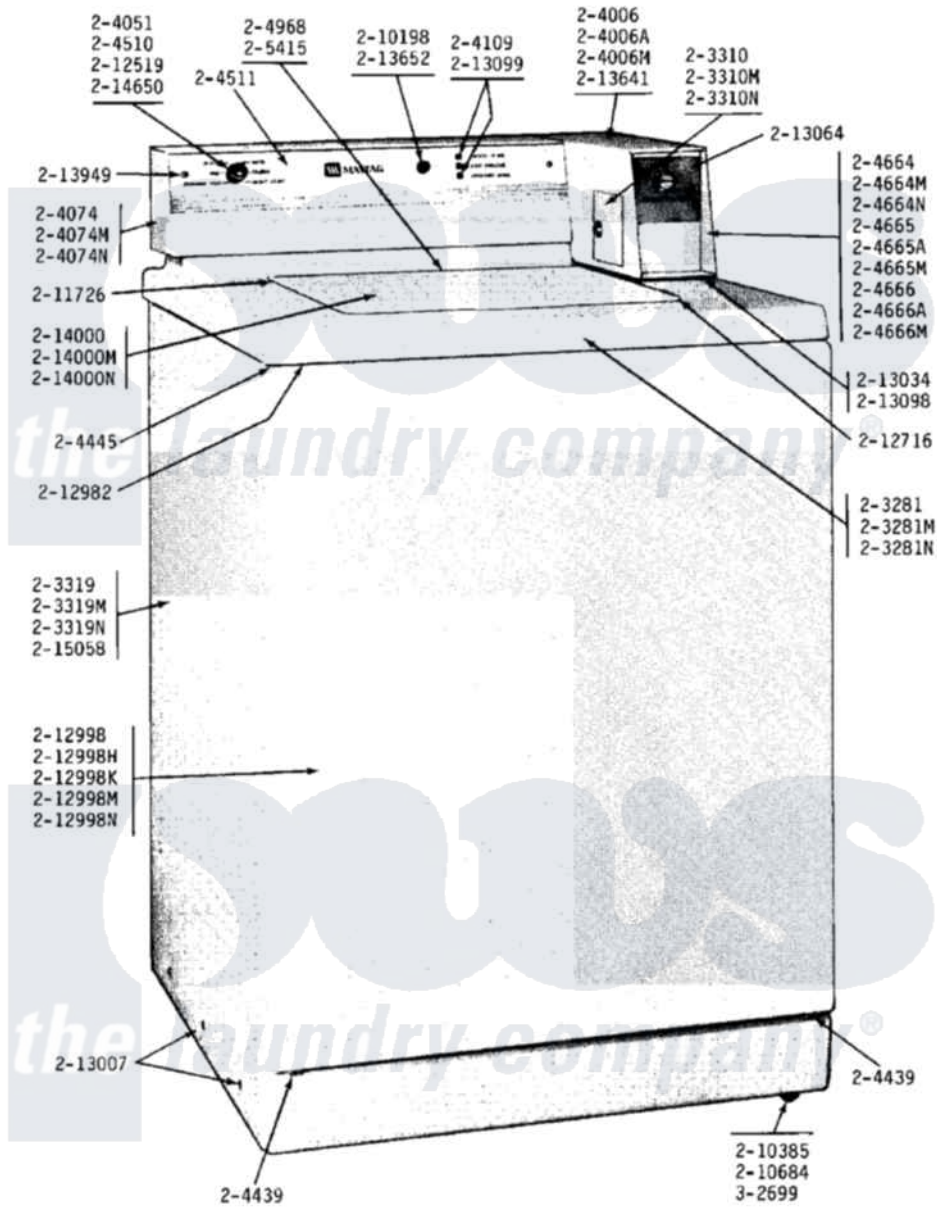

Maytag A18CA 01 - FRONT VIEW

Maytag [Commercial Maytag A18CA Washer Parts](#) Parts Diagram 01 - FRONT VIEW
 Click on the part number to view part

Item	Original Part Number	Replaced By	Status	Part Description
001	NLA		Not Available	TOP COVER-WHITE
002	NLA		Not Available	ACCESS DOOR (WHITE)
003	NLA		Not Available	CABINET-WHITE
004	NLA		Not Available	ACCESS DOOR (WHITE)
005	204051	22204051		Knob
006	NLA		Not Available	CONTROL COVER-WHITE
007	204109			Light, Signal
008	204439			Screw And Fstner Assembly
009	204445			Screw And Fastener Assembly
010	204510			Fabric Control Switch
011	NLA		Not Available	CONTROL PANEL WITH LENS
012	NLA		Not Available	CONTROL CENTER-WHITE
013	NLA		Not Available	CONTROL CENTER-WHITE
014	NLA		Not Available	CONTROL CENTER-WHITE
015	204968			Plunger And Bracket Assembly--W

016	205415	279347		Switch-Lid
017	210198			Fastener
018	210385			Lock Nut For Adjustable Leg
019	210684			Foot, Adjustable Leg
020	211726			Hinge, Ball Lid
021	212519	488234		Screw 8-32 X 1/4
022	212716			Bumper, Lid
023	212982	22001650		Fastener, Spring
024	212998		Not Available	PANEL, FRONT (WHT)
025	213007			Xfor Cabinet See Cabinet, Back
026	NLA		Not Available	GASKET UNDER CONTROL CENTER
027	NLA		Not Available	FRONT PLATE F/TICKET CONTRO
028	NLA		Not Available	GASKET UNDER CONTROL CENTER
029	213099			Lens For Control Panel
030	NLA		Not Available	LATCH FOR ACCESS DOOR
031	NLA		Not Available	LID BUMPER
032	213949			Screw, No.8-18 X 5/16 Inch
033	214000		Not Available	LID-WHITE
034	214650			Screw For 2-4051 Knob
035	215058			Pad, Cabinet Bumper
036	Y302699	22003428		Leg, Adjustable