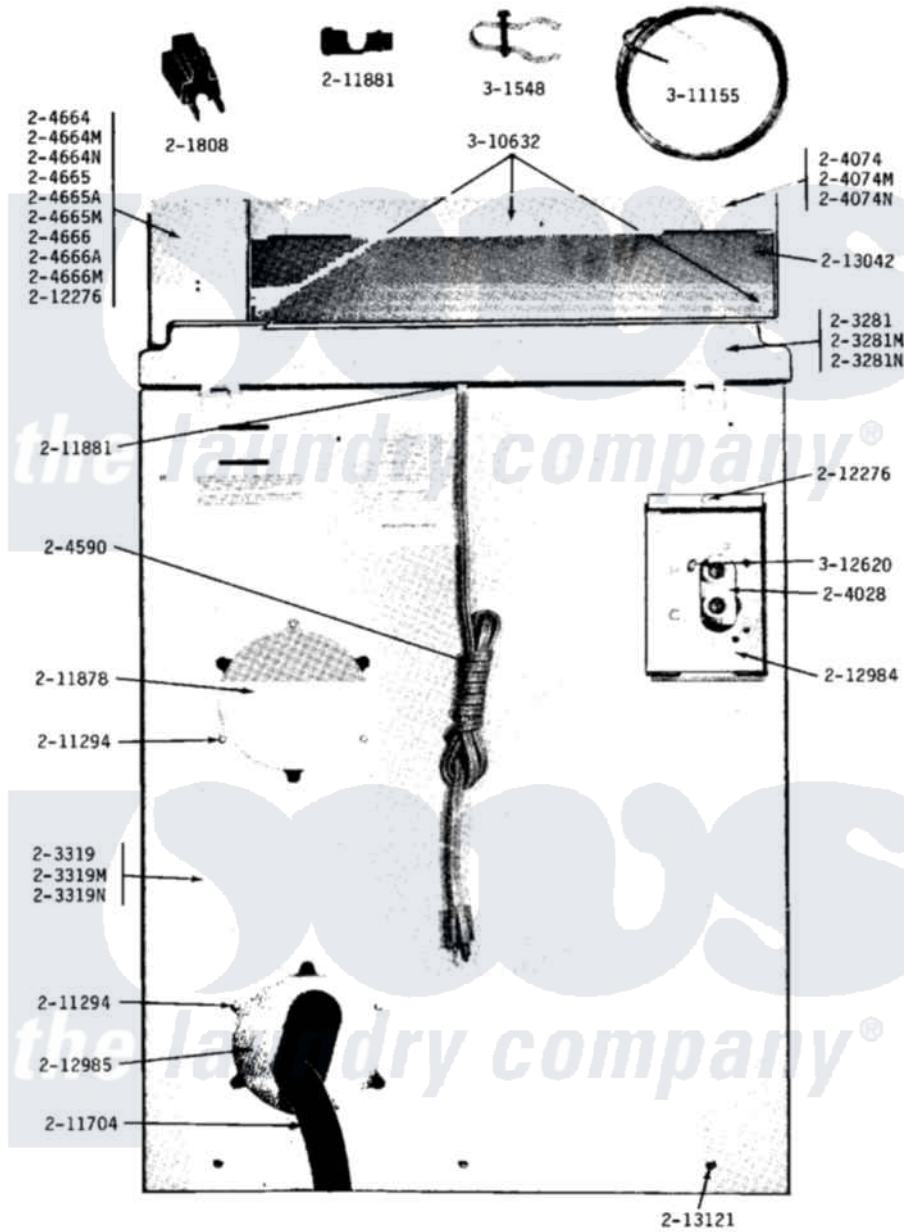

# Maytag A18CA 02 - REAR VIEW

Maytag [Commercial Maytag A18CA Washer Parts](#) Parts Diagram 02 - REAR VIEW

[Click on the part number to view part](#)

Item	Original Part Number	Replaced By	Status	Part Description
001	<a href="#">Y201808</a>			Converter
002	NLA		Not Available	TOP COVER-WHITE
003	NLA		Not Available	CABINET-WHITE
004	204028	<a href="#">205613</a>		Water Valve
005	NLA		Not Available	CONTROL COVER-WHITE
006	<a href="#">204590</a>			Cord, Power
007	NLA		Not Available	CONTROL CENTER-WHITE
008	NLA		Not Available	CONTROL CENTER-WHITE
009	NLA		Not Available	CONTROL CENTER-WHITE
010	<a href="#">211294</a>	<a href="#">90767</a>		Screw, 8A X 3/8 HeX Washer Head Tapping
011	<a href="#">211704</a>			Hose, Drain
012	NLA		Not Available	PLATE, ACCESS
013	<a href="#">211881</a>			Grommet, Cord Part Not Used-Gas Models Only
014	212276	<a href="#">W10116760</a>		Screw
015	NLA		Not Available	VALVE MOUNTING PLATE

016	212985	<a href="#">22002924</a>	Plate, Access
017	213042		Not Available
018	<a href="#">213121</a>	<a href="#">3400111</a>	PANEL, BACK
			Screw, 12-14 X 5/8
019	214518	<a href="#">214519</a>	LABEL, ELECTRICAL INSTR. PART NOT USED-GAS MODELS ONLY
020	<a href="#">301548</a>		Clamp, Ground Wire
021	Y310632	<a href="#">1163839</a>	Screw
022	<a href="#">311155</a>		Ground Wire And Clamp
023	<a href="#">312620</a>		Screw, Sems