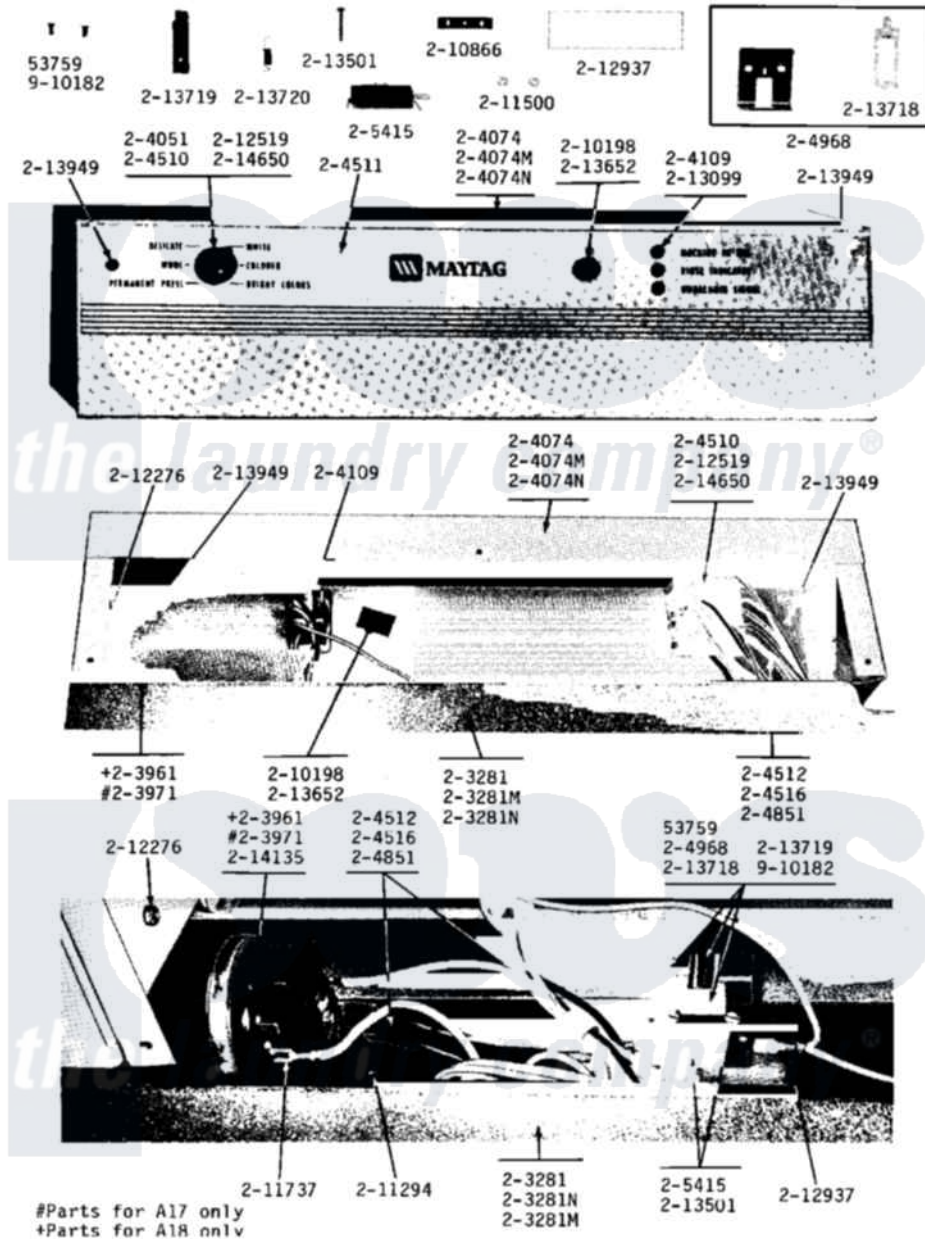

Maytag A18CA 04 - CONTROL PANELS

Maytag [Commercial Maytag A18CA Washer Parts](#) Parts Diagram 04 - CONTROL PANELS
Click on the part number to view part

Item	Original Part Number	Replaced By	Status	Part Description
001	NLA		Not Available	SCREW (No.6-32 X 3/8)
002	NLA		Not Available	TOP COVER-WHITE
003	203961	22004474		Switch- Pr
004	203961	22004474		Switch- Pr
005	204051	22204051		Knob
006	NLA		Not Available	CONTROL COVER-WHITE
007	204109			Light, Signal
008	204510			Fabric Control Switch
009	NLA		Not Available	CONTROL PANEL WITH LENS
010	NLA		Not Available	MAIN WIRE HARNESS
011	NLA		Not Available	MAIN WIRE HARNESS
012	NLA		Not Available	MAIN WIRE HARNESS
013	204968			Plunger And Bracket Assembly--W
014	205415	279347		Switch-Lid
015	210198			Fastener

016	210866		Nut, Twin Speed
017	211294	90767	Screw, 8A X 3/8 HeX Washer Head Tapping
018	211500		Washer, Bracket To Top Cover
019	211737	248562	Terminal
020	212276	W10116760	Screw
021	212519	488234	Screw 8-32 X 1/4
022	212937	Not Available	BARRIER, MOISTURE
023	213042	Not Available	PANEL, BACK
024	213099		Lens For Control Panel
025	213501		Screw, No.6-20 X 1-1/8 Inch
026	NLA	Not Available	LID BUMPER
027	213718		Plunger, Lid Switch
028	213719	Not Available	LEVER, UNBALANCE
029	213720		Spring, Lid Switch
030	213949		Screw, No.8-18 X 5/16 Inch
031	214135	Not Available	CLIP, FASTENER
032	214650		Screw For 2-4051 Knob
033	Y310632	1163839	Screw
034	910182	25-7809	Screw, No.6-20 1/2 Flthd Torx