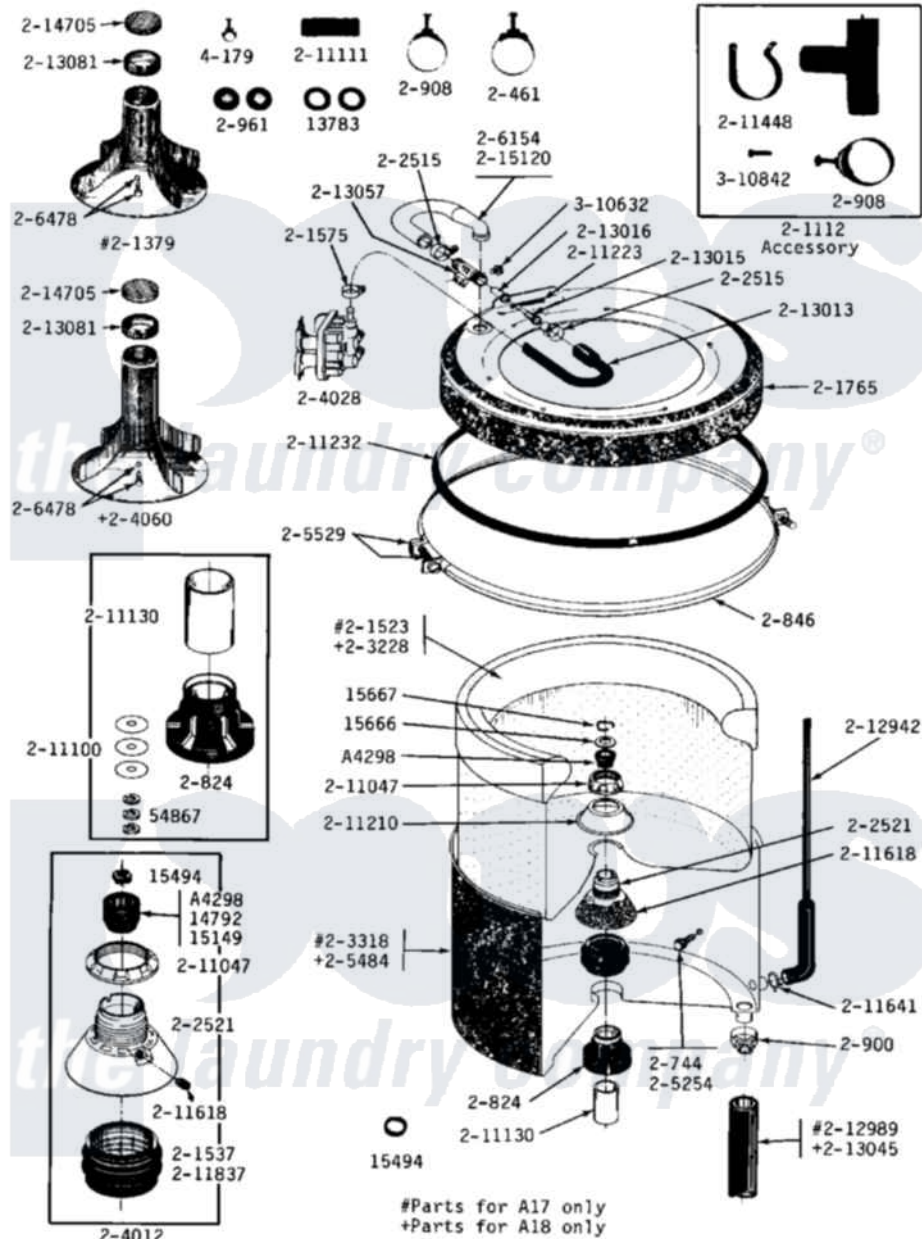

# Maytag A18CA 05 - TUB, AGITATOR, MTG. STEM, HOSES & CLAMPS

Maytag Commercial Maytag A18CA Washer Parts Diagram 05 - TUB, AGITATOR, MTG. STEM, HOSES & CLAMPS

[Click on the part number to view part](#)

Item	Original Part Number	Replaced By	Status	Part Description
001	NLA		Not Available	SEAL, AGITATOR DRIVE SHAFT
002	<a href="#">Y013783</a>			Washer, Inlet Hose
003	Y014792	<a href="#">6-0A57420</a>		Seal- Agitator
004	<a href="#">Y015149</a>			Brass Washer-Agitator Seal
005	<a href="#">Y015494</a>			Stop Ring-Agitator Shaft
006	<a href="#">Y015666</a>			Washer, Retaining -
007	<a href="#">Y015667</a>			Retaining Ring
008	<a href="#">Y054867</a>			Washer, Lock
009	Y059137	<a href="#">Y059141</a>		Ctn. 50 Ft. 31/32 Drain Hose
010	<a href="#">Y059141</a>			Ctn. 50 Ft. 31/32 Drain Hose
011	200461	<a href="#">285655</a>		Clamp, Hose
012	<a href="#">200672</a>	<a href="#">76314</a>		Hose, Inlet 6 Ft. Hose With Elbow
013	200675	<a href="#">76314</a>		Hose, Inlet 6 Ft. Hose With Elbow
014	200681	<a href="#">21001467</a>		Hose- 10'