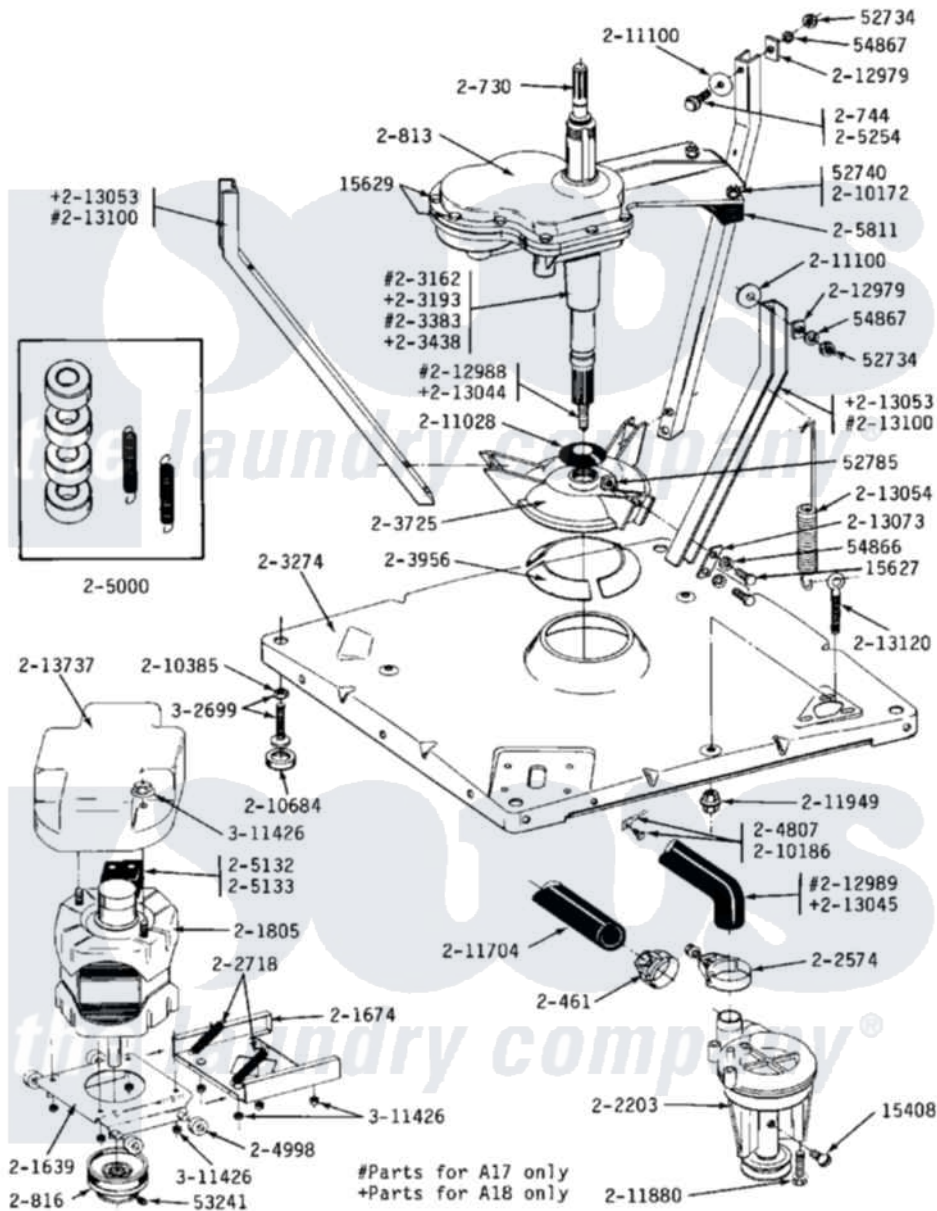

Maytag A18CA 07 - BASE, PUMP, MOTOR & COMPONENTS

Maytag Commercial Maytag A18CA Washer Parts Parts Diagram 07 - BASE, PUMP, MOTOR & COMPONENTS
 Click on the part number to view part

| Item | Original Part Number | Replaced By | Status | Part Description |
|------|-------------------------|---------------------------|---------------|--------------------------------|
| 001 | Y015408 | 22003235 | | Screw, Bearing Insert |
| 002 | Y015627 | | | Screw- Hex |
| 003 | Y015629 | | | Bolt, Grinding Chamber |
| 004 | Y052734 | | | Nut, Carrage Bolts And Bracket |
| 005 | Y052740 | 62739 | | Nut, Lock |
| 006 | Y052785 | | | Nut, Brace To Damper |
| 007 | Y053241 | | | Set Screw, Motor Pulley |
| 008 | Y054866 | 486009 | | Lockwasher |
| 009 | Y054867 | | | Washer, Lock |
| 010 | Y059141 | | | Ctn. 50 Ft. 31/32 Drain Hose |
| 011 | 200461 | 285655 | | Clamp, Hose |
| 012 | 200730 | 22002124 | | Shaft- Agi |
| 013 | 200744 | W10175939 | | Bolt |
| 014 | NLA | | Not Available | GEAR CASE COVER ASSEMBLY |
| 015 | 200816 | 6-2008160 | | Pulley- MO |