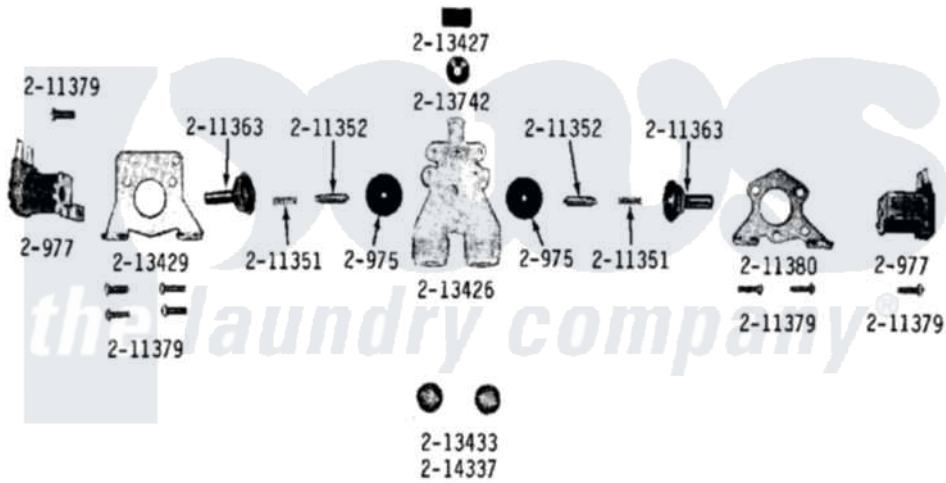

Maytag A18CA 09 - WATER VALVE

Maytag [Commercial Maytag A18CA Washer Parts](#) Parts Diagram 09 - WATER VALVE

[Click on the part number to view part](#)

Item	Original Part Number	Replaced By	Status	Part Description
001	200975		Not Available	DIAPHRAGM
002	200977			Solenoid For Water Valve
003	201575			Clamp, Hose
004	204028	205613		Water Valve
005	211351			Spring For Plunger
006	NLA		Not Available	PLUNGER
007	211363		Not Available	SOLENOID GUIDE
008	NLA		Not Available	SCREW (No.8-18 X 5/8 INCH)
009	NLA		Not Available	BRACKET FOR VALVE
010	212276	W10116760		Screw
011	NLA		Not Available	VALVE MOUNTING PLATE
012	213013			Hose, Injector
013	NLA		Not Available	VALVE BODY
014	NLA		Not Available	DAM FOR VALVE BODY
015	NLA		Not Available	LARGE BRACKET FOR VALVE
016	213433	96160		Screen

017	NLA		Not Available	FLOW WASHER
018	214337	96160		Screen
019	312620			Screw, Sems