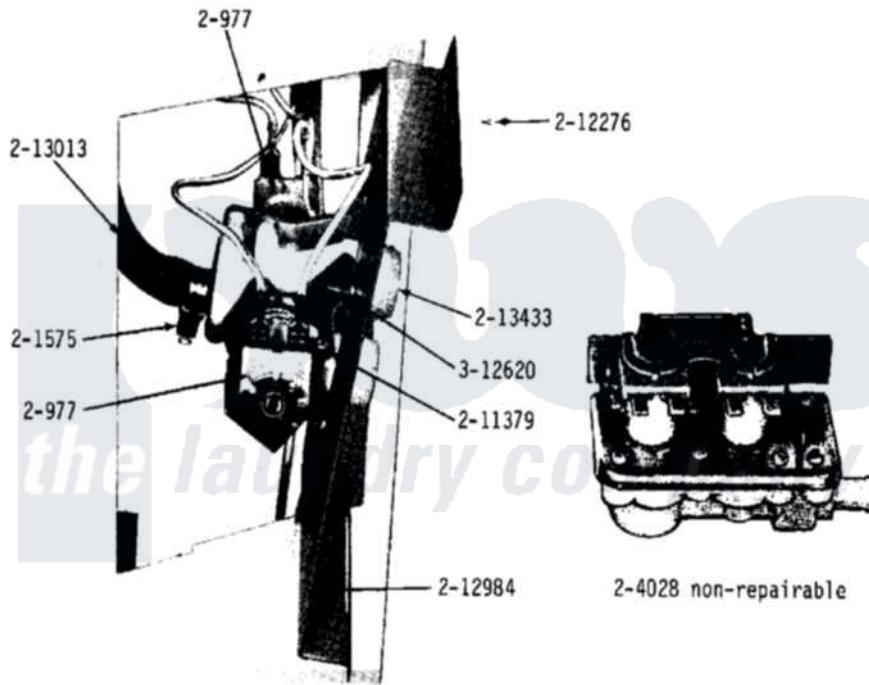

Maytag A18CA 09 - WATER VALVE

Maytag [Commercial Maytag A18CA Washer Parts](#) Parts Diagram 09 - WATER VALVE

[Click on the part number to view part](#)

Item	Original Part Number	Replaced By	Status	Part Description
001	200975		Not Available	DIAPHRAGM
002	200977			Solenoid For Water Valve
003	201575			Clamp, Hose
004	204028	205613		Water Valve
005	211351			Spring For Plunger
006	NLA		Not Available	PLUNGER
007	211363		Not Available	SOLENOID GUIDE
008	NLA		Not Available	SCREW (No.8-18 X 5/8 INCH)
009	NLA		Not Available	BRACKET FOR VALVE
010	212276	W10116760		Screw
011	NLA		Not Available	VALVE MOUNTING PLATE
012	213013			Hose, Injector
013	NLA		Not Available	VALVE BODY
014	NLA		Not Available	DAM FOR VALVE BODY
015	NLA		Not Available	LARGE BRACKET FOR VALVE
016	213433	96160		Screen

017	NLA		Not Available	FLOW WASHER
018	214337	96160		Screen
019	312620			Screw, Sems