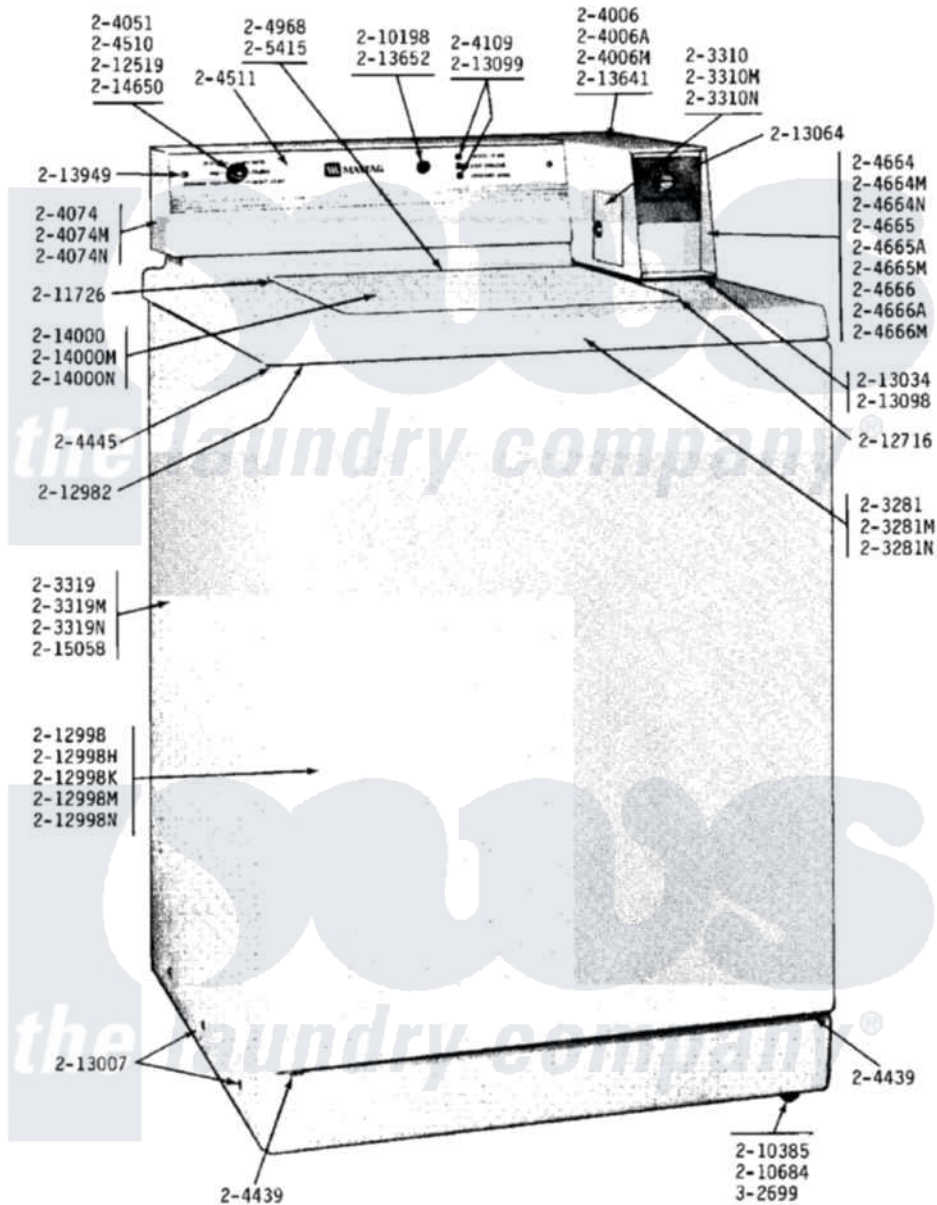

Maytag A18CM 01 - FRONT VIEW

Maytag [Commercial Maytag A18CM Washer Parts](#) Parts Diagram 01 - FRONT VIEW
 Click on the part number to view part

Item	Original Part Number	Replaced By	Status	Part Description
001	NLA		Not Available	TOP COVER-WHITE
002	NLA		Not Available	ACCESS DOOR (WHITE)
003	NLA		Not Available	CABINET-WHITE
004	NLA		Not Available	ACCESS DOOR (WHITE)
005	204051	22204051		Knob
006	NLA		Not Available	CONTROL COVER-WHITE
007	204109			Light, Signal
008	204439			Screw And Fstner Assembly
009	204445			Screw And Fastener Assembly
010	204510			Fabric Control Switch
011	NLA		Not Available	CONTROL PANEL WITH LENS
012	NLA		Not Available	CONTROL CENTER-WHITE
013	NLA		Not Available	CONTROL CENTER-WHITE
014	NLA		Not Available	CONTROL CENTER-WHITE
015	204968			Plunger And Bracket Assembly--W

016	205415	279347		Switch-Lid
017	210198			Fastener
018	210385			Lock Nut For Adjustable Leg
019	210684			Foot, Adjustable Leg
020	211726			Hinge, Ball Lid
021	212519	488234		Screw 8-32 X 1/4
022	212716			Bumper, Lid
023	212982	22001650		Fastener, Spring
024	212998		Not Available	PANEL, FRONT (WHT)
025	213007			Xfor Cabinet See Cabinet, Back
026	NLA		Not Available	GASKET UNDER CONTROL CENTER
027	NLA		Not Available	FRONT PLATE F/TICKET CONTRO
028	NLA		Not Available	GASKET UNDER CONTROL CENTER
029	213099			Lens For Control Panel
030	NLA		Not Available	LATCH FOR ACCESS DOOR
031	NLA		Not Available	LID BUMPER
032	213949			Screw, No.8-18 X 5/16 Inch
033	214000		Not Available	LID-WHITE
034	214650			Screw For 2-4051 Knob
035	215058			Pad, Cabinet Bumper
036	Y302699	22003428		Leg, Adjustable