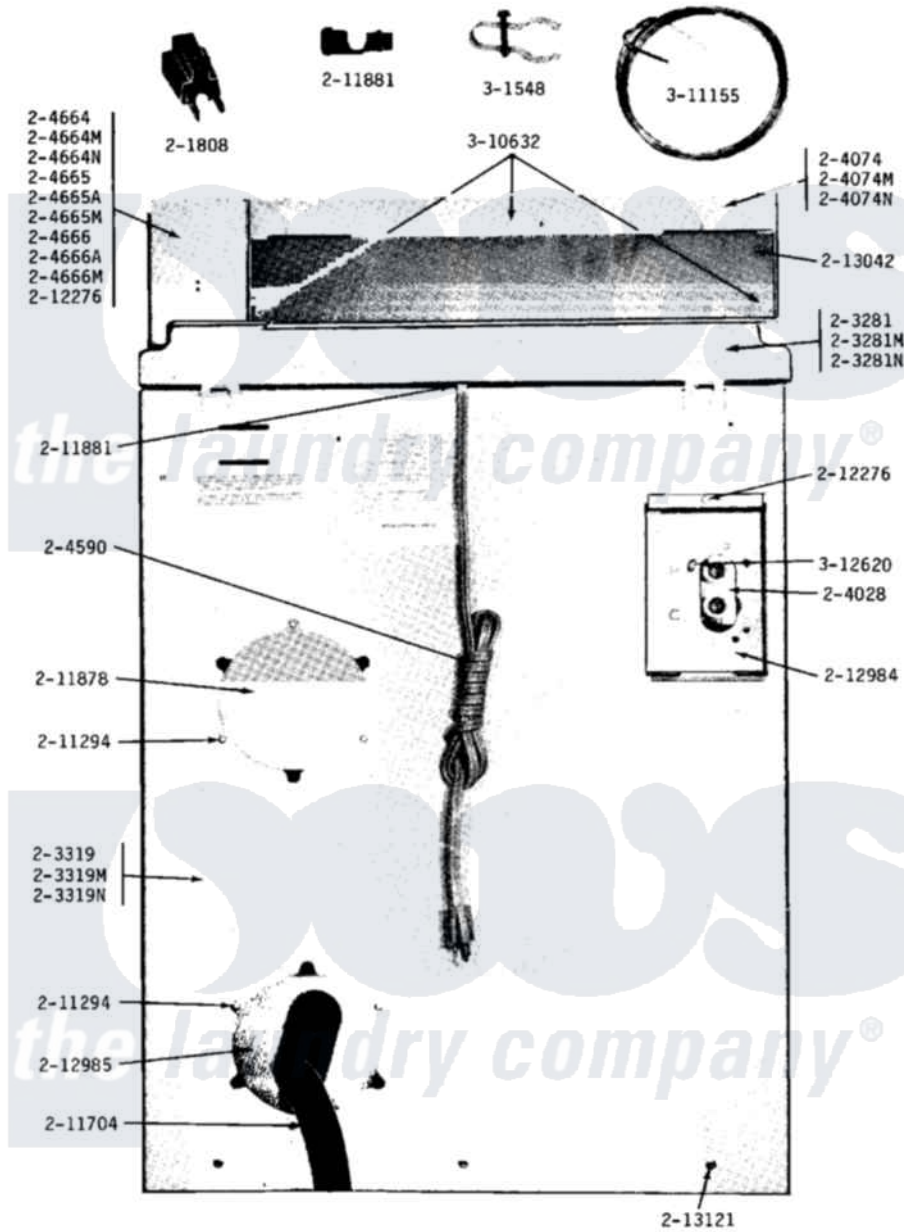

Maytag A18CM 02 - REAR VIEW

Maytag [Commercial Maytag A18CM Washer Parts](#) Parts Diagram 02 - REAR VIEW
 Click on the part number to view part

Item	Original Part Number	Replaced By	Status	Part Description
001	Y201808			Converter
002	NLA		Not Available	TOP COVER-WHITE
003	NLA		Not Available	CABINET-WHITE
004	204028	205613		Water Valve
005	NLA		Not Available	CONTROL COVER-WHITE
006	204590			Cord, Power
007	NLA		Not Available	CONTROL CENTER-WHITE
008	NLA		Not Available	CONTROL CENTER-WHITE
009	NLA		Not Available	CONTROL CENTER-WHITE
010	211294	90767		Screw, 8A X 3/8 HeX Washer Head Tapping
011	211704			Hose, Drain
012	NLA		Not Available	PLATE, ACCESS
013	211881			Grommet, Cord Part Not Used-Gas Models Only
014	212276	W10116760		Screw
015	NLA		Not Available	VALVE MOUNTING PLATE

016	212985	22002924	Plate, Access
017	213042		Not Available
018	213121	3400111	PANEL, BACK Screw, 12-14 X 5/8
019	214518	214519	LABEL, ELECTRICAL INSTR. PART NOT USED-GAS MODELS ONLY
020	301548		Clamp, Ground Wire
021	Y310632	1163839	Screw
022	311155		Ground Wire And Clamp
023	312620		Screw, Sems