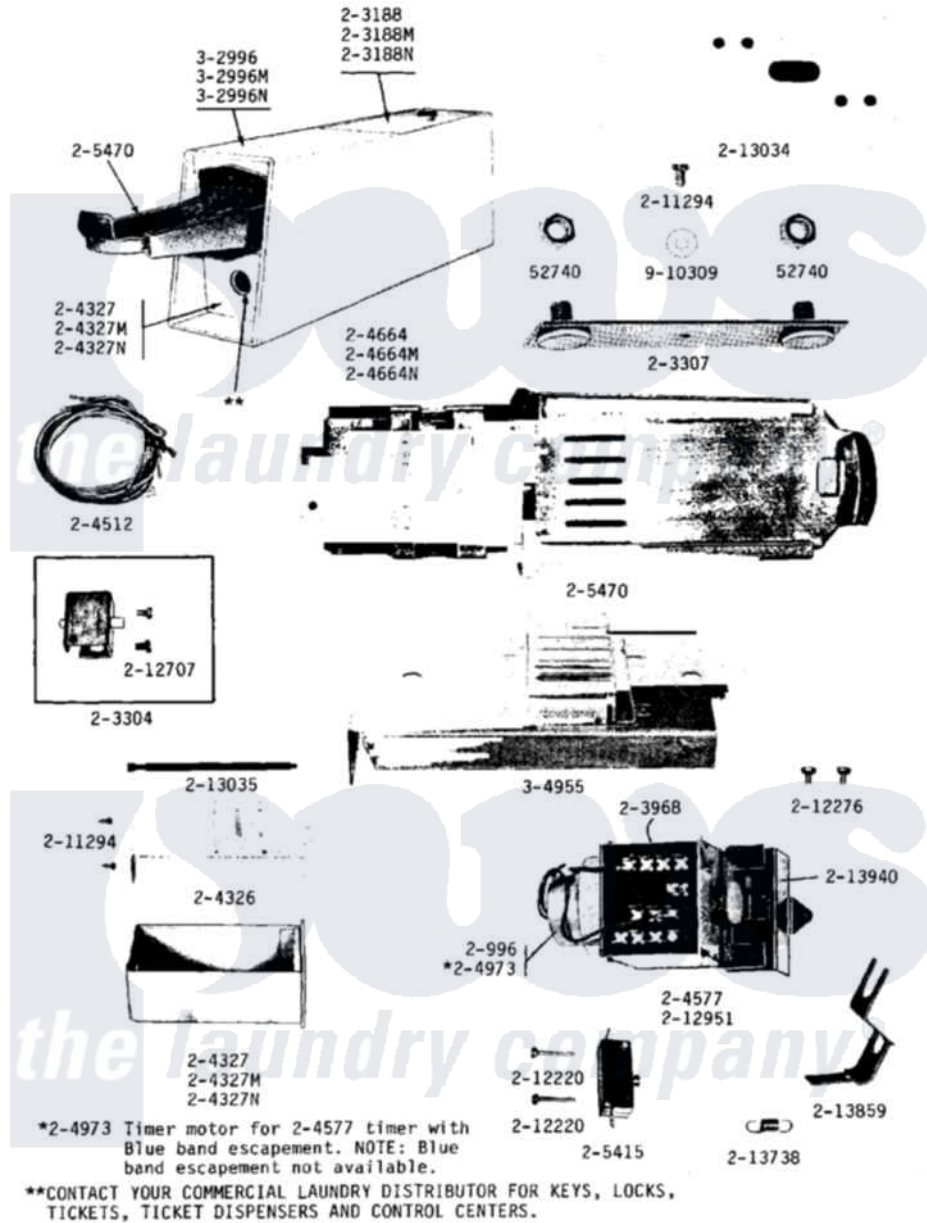

# Maytag A18CM 03 - CM CONTROL CENTER

Maytag [Commercial Maytag A18CM Washer Parts](#) Parts Diagram 03 - CM CONTROL CENTER  
 Click on the part number to view part

Item	Original Part Number	Replaced By	Status	Part Description
001	<a href="#">Y052740</a>	<a href="#">62739</a>		Nut, Lock
002	NLA		Not Available	TIMER MOTOR, A
003	203188		Not Available	TIMER ACCESS DOOR (WHT)
004	NLA		Not Available	ACTUATOR KIT-WASHER SLIDES---N
005	NLA		Not Available	MTG. STRAP---NA
006	NLA		Not Available	HARNESS-SWITCH TO TIMER
007	NLA		Not Available	COIN DROP ASSEMBLY
008	NLA		Not Available	COIN BOX-WHITE---NA
009	NLA		Not Available	MAIN WIRE HARNESS
010	204577		Not Available	TIMER WITH KNOB AND PIN
011	NLA		Not Available	CONTROL CENTER-WHITE
012	<a href="#">204973</a>			Motor, Timer
013	205415	<a href="#">279347</a>		Switch-Lid
014	NLA		Not Available	MAYTAG COIN SLIDE

015	NLA		Not Available	COUNTER KIT WITH ACTUATOR
016	<a href="#">211294</a>	<a href="#">90767</a>		Screw, 8A X 3/8 HeX Washer Head Tapping
017	212220	<a href="#">213501</a>		Screw, No.6-20 X 1-1/8 Inch
018	212276	<a href="#">W10116760</a>		Screw
019	212707	<a href="#">3196385</a>		Screw
020	<a href="#">212951</a>			Screw, No.6-32 X 1/4 Inch
021	NLA		Not Available	GASKET UNDER CONTROL CENTER
022	<a href="#">213035</a>			Bolt, Locking
023	NLA		Not Available	SPRING TENSION LEVER RETURN
024	NLA		Not Available	SPRING TENSION LEVER RETURN
025	NLA		Not Available	LEVER ARM FOR SWITCH
026	NLA		Not Available	MOUNTING BRACKET FOR TIMER
027	NLA		Not Available	OUTER CASE-WHITE
028	NLA		Not Available	COIN BOX COVER
029	<a href="#">910309</a>			Washer, Mounting Strap