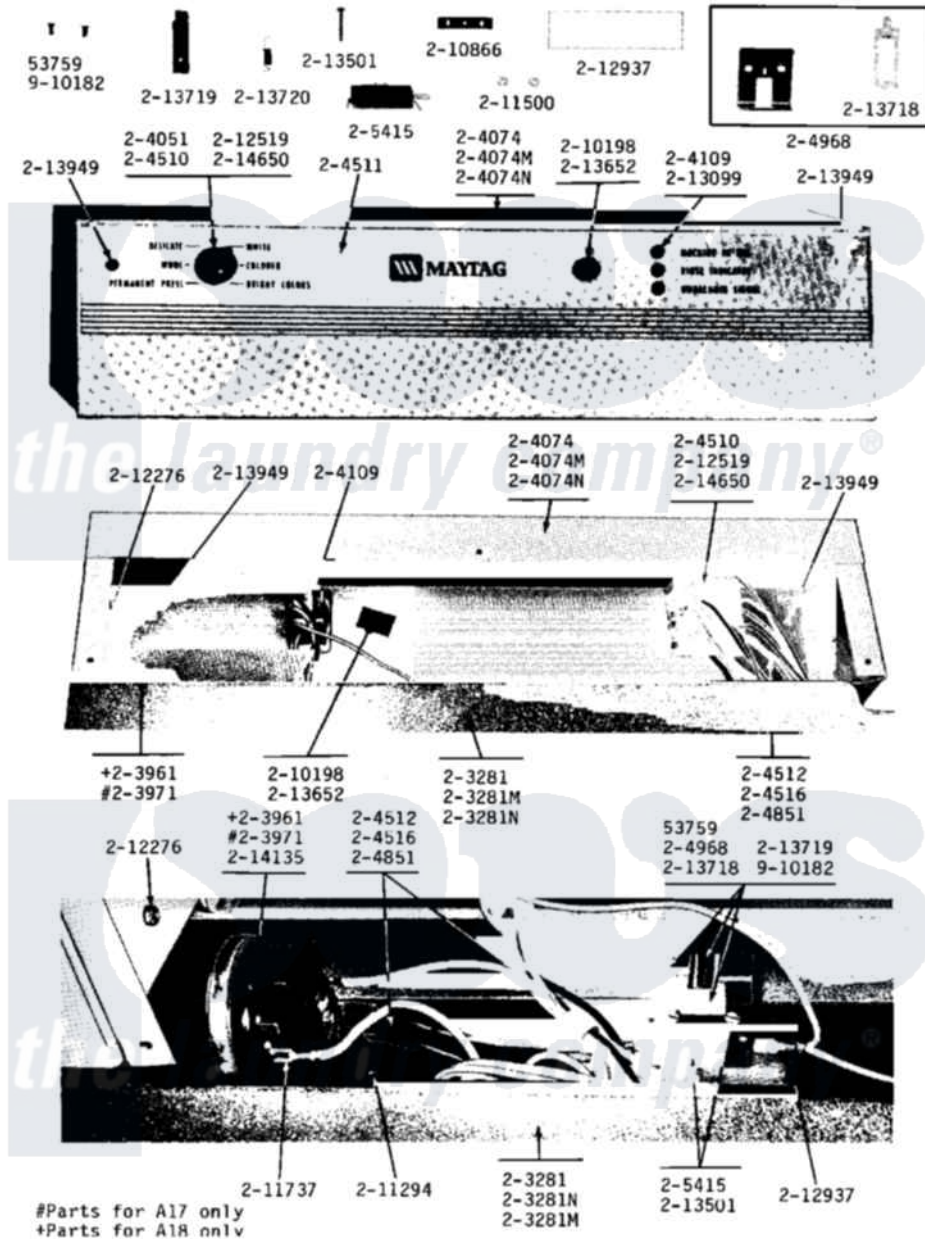

# Maytag A18CM 05 - CONTROL PANELS

Maytag [Commercial Maytag A18CM Washer Parts](#) Parts Diagram 05 - CONTROL PANELS  
Click on the part number to view part

Item	Original Part Number	Replaced By	Status	Part Description
001	NLA		Not Available	SCREW (No.6-32 X 3/8)
002	NLA		Not Available	TOP COVER-WHITE
003	203961	<a href="#">22004474</a>		Switch- Pr
004	203961	<a href="#">22004474</a>		Switch- Pr
005	204051	<a href="#">22204051</a>		Knob
006	NLA		Not Available	CONTROL COVER-WHITE
007	<a href="#">204109</a>			Light, Signal
008	<a href="#">204510</a>			Fabric Control Switch
009	NLA		Not Available	CONTROL PANEL WITH LENS
010	NLA		Not Available	MAIN WIRE HARNESS
011	NLA		Not Available	MAIN WIRE HARNESS
012	NLA		Not Available	MAIN WIRE HARNESS
013	<a href="#">204968</a>			Plunger And Bracket Assembly--W
014	205415	<a href="#">279347</a>		Switch-Lid
015	<a href="#">210198</a>			Fastener

016	<a href="#">210866</a>		Nut, Twin Speed
017	<a href="#">211294</a>	<a href="#">90767</a>	Screw, 8A X 3/8 HeX Washer Head Tapping
018	<a href="#">211500</a>		Washer, Bracket To Top Cover
019	211737	<a href="#">248562</a>	Terminal
020	212276	<a href="#">W10116760</a>	Screw
021	<a href="#">212519</a>	<a href="#">488234</a>	Screw 8-32 X 1/4
022	212937	Not Available	BARRIER, MOISTURE
023	213042	Not Available	PANEL, BACK
024	<a href="#">213099</a>		Lens For Control Panel
025	<a href="#">213501</a>		Screw, No.6-20 X 1-1/8 Inch
026	NLA	Not Available	LID BUMPER
027	<a href="#">213718</a>		Plunger, Lid Switch
028	213719	Not Available	LEVER, UNBALANCE
029	<a href="#">213720</a>		Spring, Lid Switch
030	<a href="#">213949</a>		Screw, No.8-18 X 5/16 Inch
031	214135	Not Available	CLIP, FASTENER
032	<a href="#">214650</a>		Screw For 2-4051 Knob
033	Y310632	<a href="#">1163839</a>	Screw
034	910182	<a href="#">25-7809</a>	Screw, No.6-20 1/2 Flthd Torx