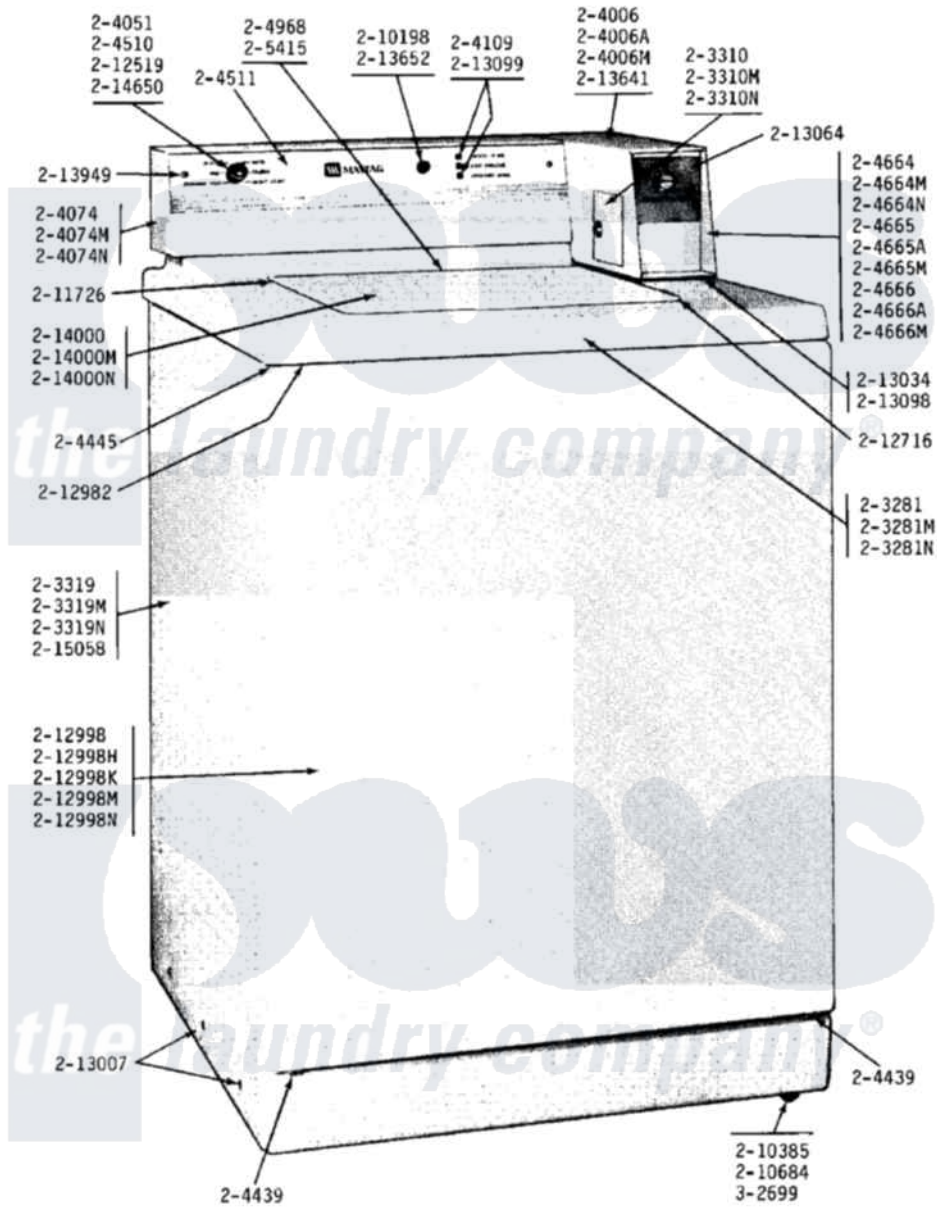

Maytag A18CT 01 - FRONT VIEW

Maytag [Commercial Maytag A18CT Washer Parts](#) Parts Diagram 01 - FRONT VIEW
 Click on the part number to view part

Item	Original Part Number	Replaced By	Status	Part Description
001	NLA		Not Available	TOP COVER-WHITE
002	NLA		Not Available	ACCESS DOOR (WHITE)
003	NLA		Not Available	CABINET-WHITE
004	NLA		Not Available	ACCESS DOOR (WHITE)
005	204051	22204051		Knob
006	NLA		Not Available	CONTROL COVER-WHITE
007	204109			Light, Signal
008	204439			Screw And Fstner Assembly
009	204445			Screw And Fastener Assembly
010	204510			Fabric Control Switch
011	NLA		Not Available	CONTROL PANEL WITH LENS
012	NLA		Not Available	CONTROL CENTER-WHITE
013	NLA		Not Available	CONTROL CENTER-WHITE
014	NLA		Not Available	CONTROL CENTER-WHITE
015	204968			Plunger And Bracket Assembly--W

016	205415	279347		Switch-Lid
017	210198			Fastener
018	210385			Lock Nut For Adjustable Leg
019	210684			Foot, Adjustable Leg
020	211726			Hinge, Ball Lid
021	212519	488234		Screw 8-32 X 1/4
022	212716			Bumper, Lid
023	212982	22001650		Fastener, Spring
024	212998		Not Available	PANEL, FRONT (WHT)
025	213007			Xfor Cabinet See Cabinet, Back
026	NLA		Not Available	GASKET UNDER CONTROL CENTER
027	NLA		Not Available	FRONT PLATE F/TICKET CONTRO
028	NLA		Not Available	GASKET UNDER CONTROL CENTER
029	213099			Lens For Control Panel
030	NLA		Not Available	LATCH FOR ACCESS DOOR
031	NLA		Not Available	LID BUMPER
032	213949			Screw, No.8-18 X 5/16 Inch
033	214000		Not Available	LID-WHITE
034	214650			Screw For 2-4051 Knob
035	215058			Pad, Cabinet Bumper
036	Y302699	22003428		Leg, Adjustable