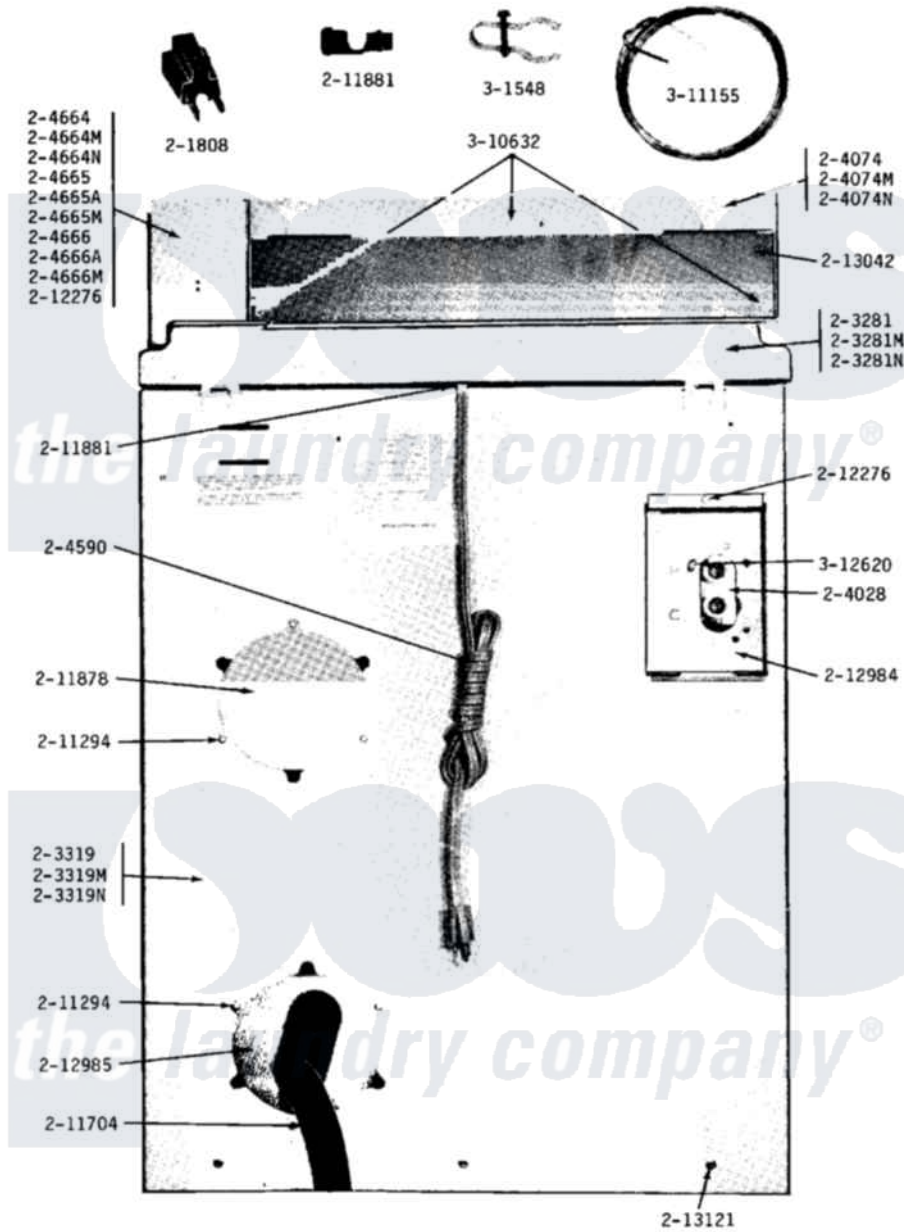

Maytag A18CT 02 - REAR VIEW

Maytag Commercial Maytag A18CT Washer Parts Parts Diagram 02 - REAR VIEW

Click on the part number to view part

Item	Original Part Number	Replaced By	Status	Part Description
001	Y201808			Converter
002	NLA		Not Available	TOP COVER-WHITE
003	NLA		Not Available	CABINET-WHITE
004	204028	205613		Water Valve
005	NLA		Not Available	CONTROL COVER-WHITE
006	204590			Cord, Power
007	NLA		Not Available	CONTROL CENTER-WHITE
008	NLA		Not Available	CONTROL CENTER-WHITE
009	NLA		Not Available	CONTROL CENTER-WHITE
010	211294	90767		Screw, 8A X 3/8 HeX Washer Head Tapping
011	211704			Hose, Drain
012	NLA		Not Available	PLATE, ACCESS
013	211881			Grommet, Cord Part Not Used-Gas Models Only
014	212276	W10116760		Screw
015	NLA		Not Available	VALVE MOUNTING PLATE

016	212985	22002924	Plate, Access
017	213042		Not Available
018	213121	3400111	PANEL, BACK
			Screw, 12-14 X 5/8
019	214518	214519	LABEL, ELECTRICAL INSTR. PART NOT USED-GAS MODELS ONLY
020	301548		Clamp, Ground Wire
021	Y310632	1163839	Screw
022	311155		Ground Wire And Clamp
023	312620		Screw, Sems