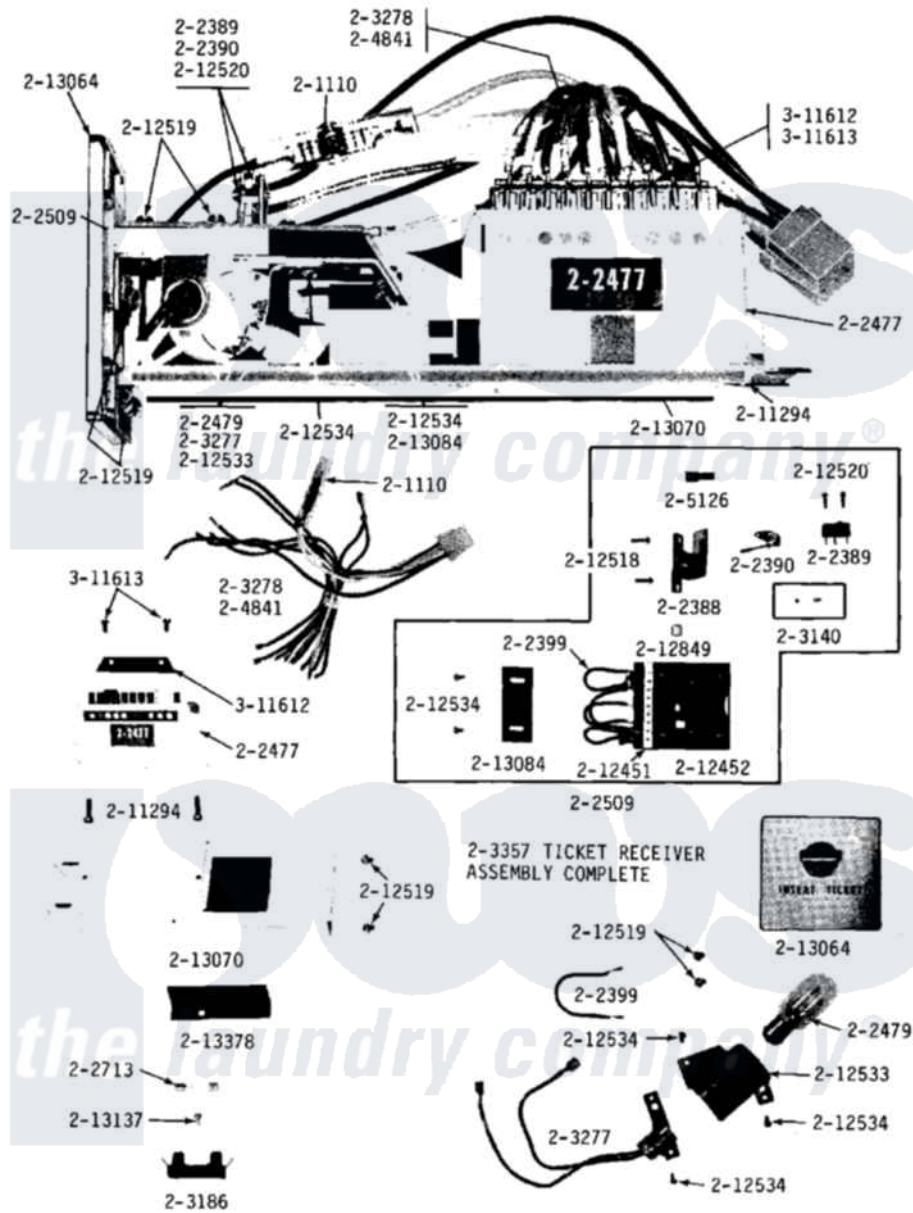

# Maytag A18CT 04 - CT CONTROL CENTER COMPONENTS

Maytag [Commercial Maytag A18CT Washer Parts](#) Parts Diagram 04 - CT CONTROL CENTER COMPONENTS  
 Click on the part number to view part

Item	Original Part Number	Replaced By	Status	Part Description
001	Y201110		Not Available	CONNECTOR, WIRE (INDIC. LIGHT)
002	NLA		Not Available	JUMPER WIRE (BLACK)
003	202477	<a href="#">22003292</a>		Control As
004	202479	<a href="#">A3167501</a>		Lamp Oven, Int.
005	<a href="#">202509</a>			Ticket Control Assembly
006	202713	<a href="#">22001555</a>		Fuse
007	<a href="#">203140</a>			Contact Ball Kit
008	NLA		Not Available	FUSE BLOCK WITH FUSE
009	NLA		Not Available	LAMP SOCKET WITH BRACKET
010	NLA		Not Available	TICKET RECEIVER ASSEMBLY
011	NLA		Not Available	HARNESS FOR TICKET CONTROL
012	<a href="#">204881</a>			Cam Plate Assembly
013	204882		Not Available	SWITCH FOR TICKET CONTROL