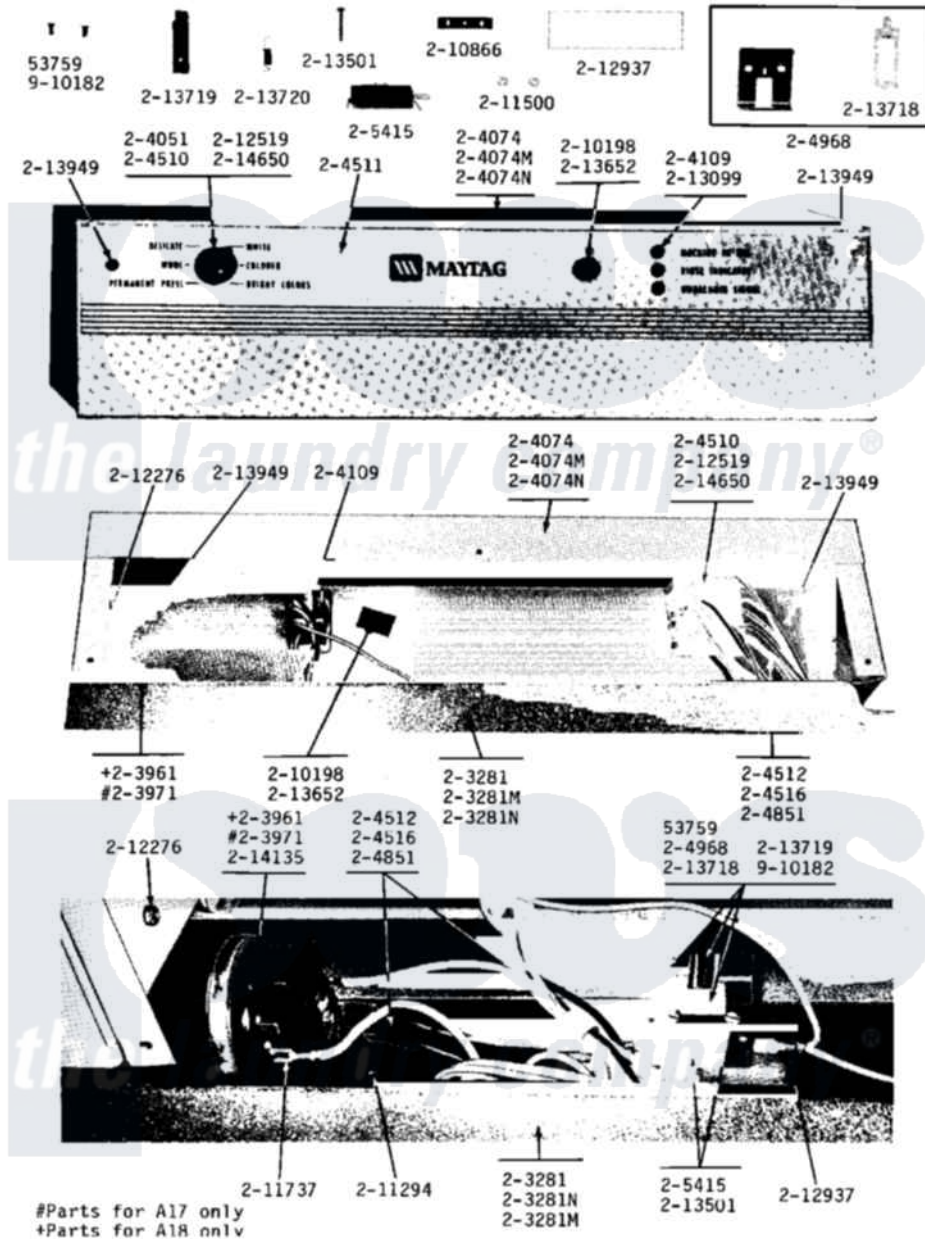

# Maytag A18CT 05 - CONTROL PANELS

Maytag [Commercial Maytag A18CT Washer Parts](#) Parts Diagram 05 - CONTROL PANELS  
 Click on the part number to view part

Item	Original Part Number	Replaced By	Status	Part Description
001	NLA		Not Available	SCREW (No.6-32 X 3/8)
002	NLA		Not Available	TOP COVER-WHITE
003	203961	<a href="#">22004474</a>		Switch- Pr
004	203961	<a href="#">22004474</a>		Switch- Pr
005	204051	<a href="#">22204051</a>		Knob
006	NLA		Not Available	CONTROL COVER-WHITE
007	<a href="#">204109</a>			Light, Signal
008	<a href="#">204510</a>			Fabric Control Switch
009	NLA		Not Available	CONTROL PANEL WITH LENS
010	NLA		Not Available	MAIN WIRE HARNESS
011	NLA		Not Available	MAIN WIRE HARNESS
012	NLA		Not Available	MAIN WIRE HARNESS
013	<a href="#">204968</a>			Plunger And Bracket Assembly--W
014	205415	<a href="#">279347</a>		Switch-Lid
015	<a href="#">210198</a>			Fastener

016	<a href="#">210866</a>		Nut, Twin Speed
017	<a href="#">211294</a>	<a href="#">90767</a>	Screw, 8A X 3/8 HeX Washer Head Tapping
018	<a href="#">211500</a>		Washer, Bracket To Top Cover
019	211737	<a href="#">248562</a>	Terminal
020	212276	<a href="#">W10116760</a>	Screw
021	<a href="#">212519</a>	<a href="#">488234</a>	Screw 8-32 X 1/4
022	212937	Not Available	BARRIER, MOISTURE
023	213042	Not Available	PANEL, BACK
024	<a href="#">213099</a>		Lens For Control Panel
025	<a href="#">213501</a>		Screw, No.6-20 X 1-1/8 Inch
026	NLA	Not Available	LID BUMPER
027	<a href="#">213718</a>		Plunger, Lid Switch
028	213719	Not Available	LEVER, UNBALANCE
029	<a href="#">213720</a>		Spring, Lid Switch
030	<a href="#">213949</a>		Screw, No.8-18 X 5/16 Inch
031	214135	Not Available	CLIP, FASTENER
032	<a href="#">214650</a>		Screw For 2-4051 Knob
033	Y310632	<a href="#">1163839</a>	Screw
034	910182	<a href="#">25-7809</a>	Screw, No.6-20 1/2 Flthd Torx