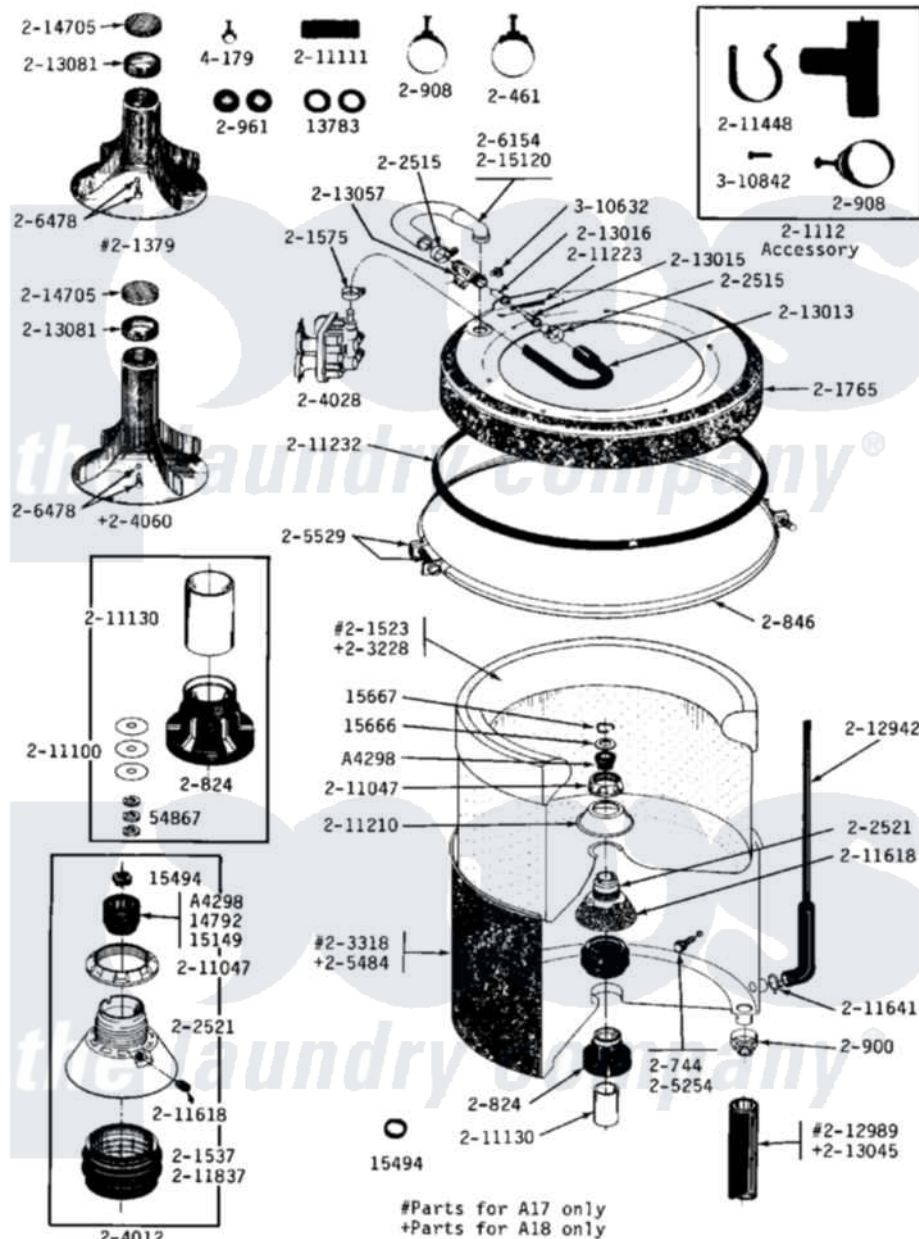

Maytag A18CT 06 - TUB, AGITATOR, MTG. STEM, HOSES & CLAMPS

Maytag Commercial Maytag A18CT Washer Parts Parts Diagram 06 - TUB, AGITATOR, MTG. STEM, HOSES & CLAMPS

Click on the part number to view part

Item	Original Part Number	Replaced By	Status	Part Description
001	NLA		Not Available	SEAL, AGITATOR DRIVE SHAFT
002	Y013783			Washer, Inlet Hose
003	Y014792	6-0A57420		Seal- Agitator
004	Y015149			Brass Washer-Agitator Seal
005	Y015494			Stop Ring-Agitator Shaft
006	Y015666			Washer, Retaining -
007	Y015667			Retaining Ring
008	Y054867			Washer, Lock
009	Y059137	Y059141		Ctn. 50 Ft. 31/32 Drain Hose
010	Y059141			Ctn. 50 Ft. 31/32 Drain Hose
011	200461	285655		Clamp, Hose
012	200672	76314		Hose, Inlet 6 Ft. Hose With Elbow
013	200675	76314		Hose, Inlet 6 Ft. Hose With Elbow
014	200681	21001467		Hose- 10'