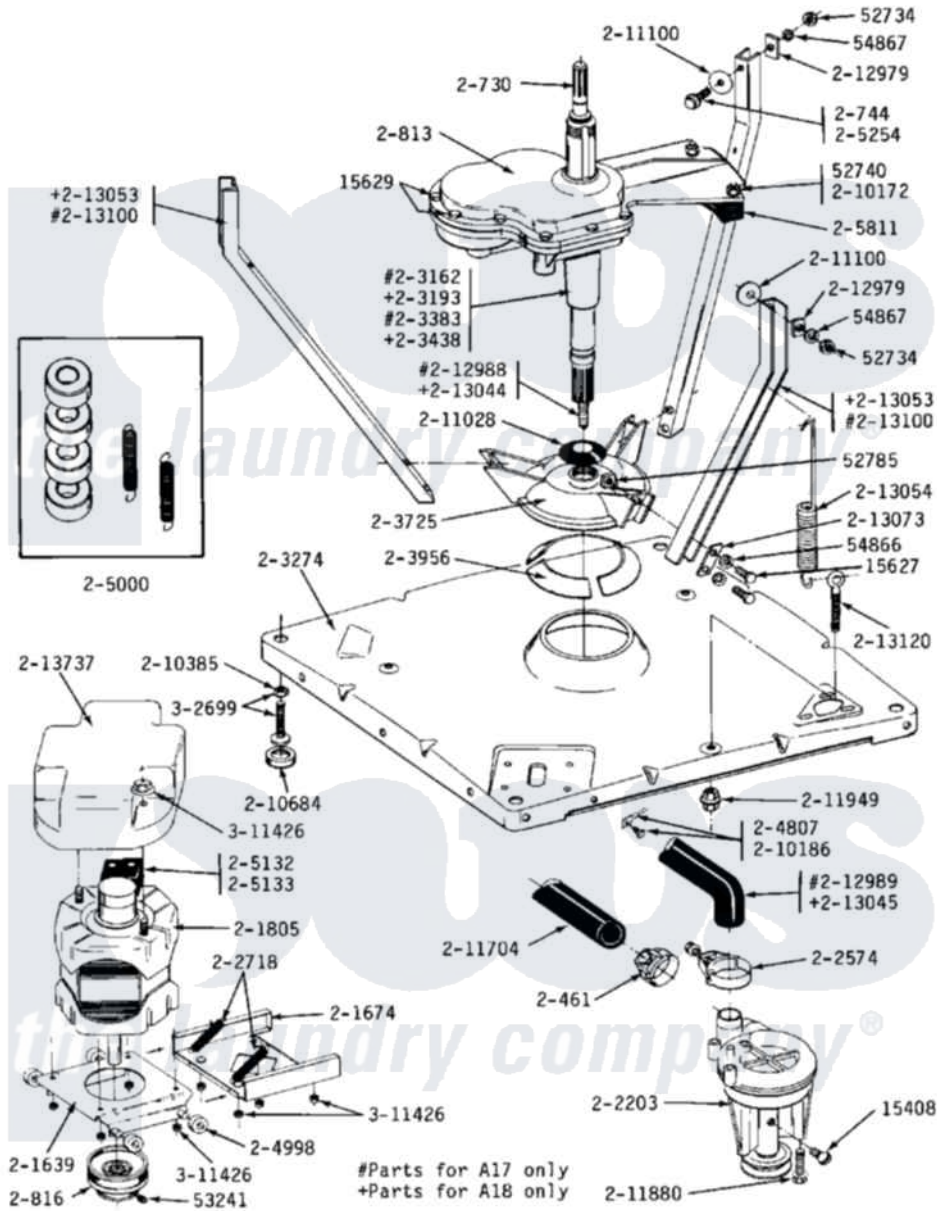

# Maytag A18CT 08 - BASE, PUMP, MOTOR & COMPONENTS

Maytag Commercial Maytag A18CT Washer Parts Parts Diagram 08 - BASE, PUMP, MOTOR & COMPONENTS  
 Click on the part number to view part

Item	Original Part Number	Replaced By	Status	Part Description
001	Y015408	<a href="#">22003235</a>		Screw, Bearing Insert
002	<a href="#">Y015627</a>			Screw- Hex
003	<a href="#">Y015629</a>			Bolt, Grinding Chamber
004	<a href="#">Y052734</a>			Nut, Carrage Bolts And Bracket
005	<a href="#">Y052740</a>	<a href="#">62739</a>		Nut, Lock
006	<a href="#">Y052785</a>			Nut, Brace To Damper
007	<a href="#">Y053241</a>			Set Screw, Motor Pulley
008	Y054866	<a href="#">486009</a>		Lockwasher
009	<a href="#">Y054867</a>			Washer, Lock
010	<a href="#">Y059141</a>			Ctn. 50 Ft. 31/32 Drain Hose
011	200461	<a href="#">285655</a>		Clamp, Hose
012	200730	<a href="#">22002124</a>		Shaft- Agi
013	<a href="#">200744</a>	<a href="#">W10175939</a>		Bolt
014	NLA		Not Available	GEAR CASE COVER ASSEMBLY
015	200816	<a href="#">6-2008160</a>		Pulley- MO