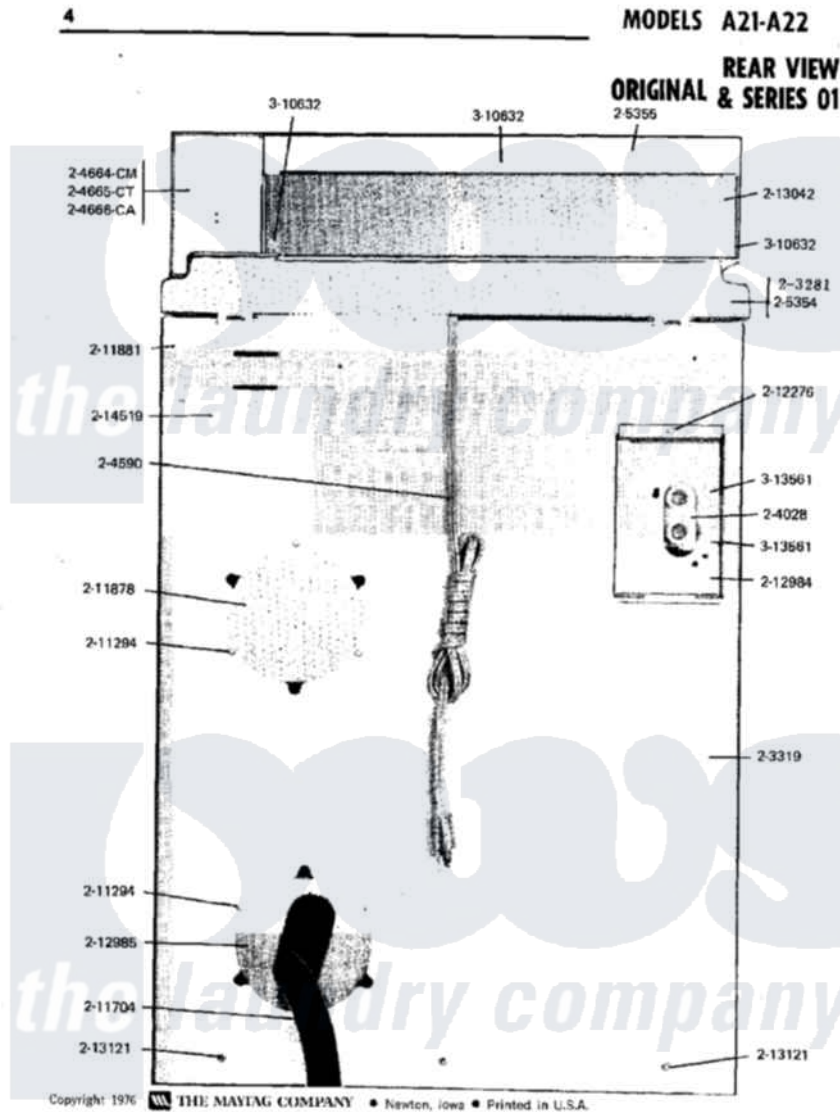

Maytag A21CA 02 - REAR VIEW

Maytag [Commercial Maytag A21CA Washer Parts](#) Parts Diagram 02 - REAR VIEW
 Click on the part number to view part

Item	Original Part Number	Replaced By	Status	Part Description
001	NLA		Not Available	TOP COVER (WHT)
002	NLA		Not Available	CABINET (WHT)
003	204028	205613		Water Valve
004	204590			Cord, Power
005	NLA		Not Available	CONTROL CENTER (WHT)
006	NLA		Not Available	CONTROL CENTER (WHT)
007	NLA		Not Available	CONTROL CENTER (WHT)
008	NLA		Not Available	TOP COVER (WHT)
009	NLA		Not Available	CONTROL COVER (WHT)
010	210186	3370225		Screw
011	211294	90767		Screw, 8A X 3/8 HeX Washer Head Tapping
012	211704			Hose, Drain
013	NLA		Not Available	PLATE, ACCESS
014	211881			Grommet, Cord Part Not Used-Gas Models Only
015	212276	W10116760		Screw

016	NLA		Not Available	PLATE, VALVE MOUNTING
017	212985	22002924		Plate, Access
018	213042		Not Available	PANEL, BACK
019	213121	3400111		Screw, 12-14 X 5/8
020	214519			LABEL, ELECTRICAL INSTR. PART NOT USED-GAS MODELS ONLY
021	Y310632	1163839		Screw
022	Y313561			Screw----NA