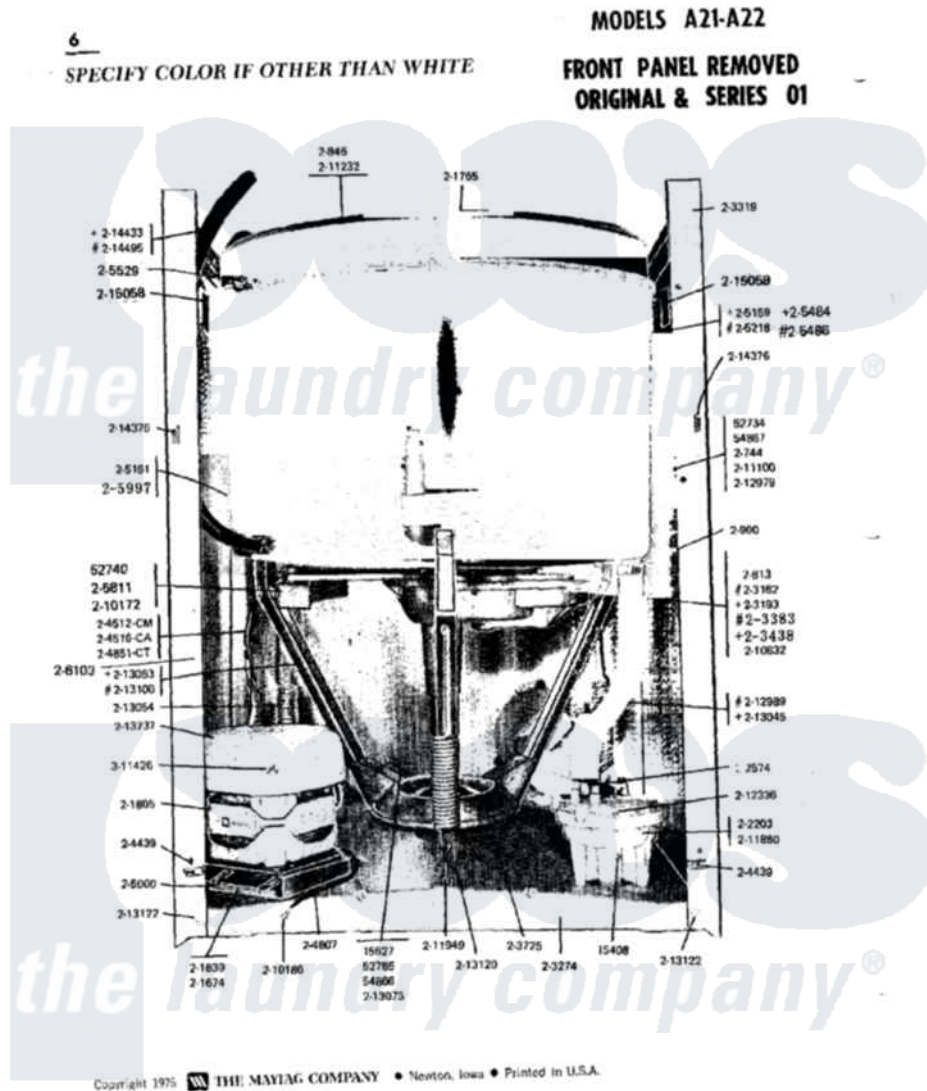

Maytag A21CA 03 - FRONT PANEL REMOVED

Maytag Commercial Maytag A21CA Washer Parts Parts Diagram 03 - FRONT PANEL REMOVED
Click on the part number to view part

Item	Original Part Number	Replaced By	Status	Part Description
001	Y052740	62739		Nut, Lock
002	Y015408	22003235		Screw, Bearing Insert
003	Y015627			Screw- Hex
004	Y052734			Nut, Carrage Bolts And Bracket
005	Y052785			Nut, Brace To Damper
006	NLA		Not Available	CAP SCREW (3/8-16 X 1)
007	Y054866	486009		Lockwasher
008	Y054867			Washer, Lock
009	200744	W10175939		Bolt
010	NLA		Not Available	GEAR CASE COVER ASSEMBLY
011	200846			Clamp - Tub Cover
012	200900	616099		Clamp
013	201639			Upper Motor Mount
014	201674		Not Available	LOWER MOTOR MOUNT--- NA