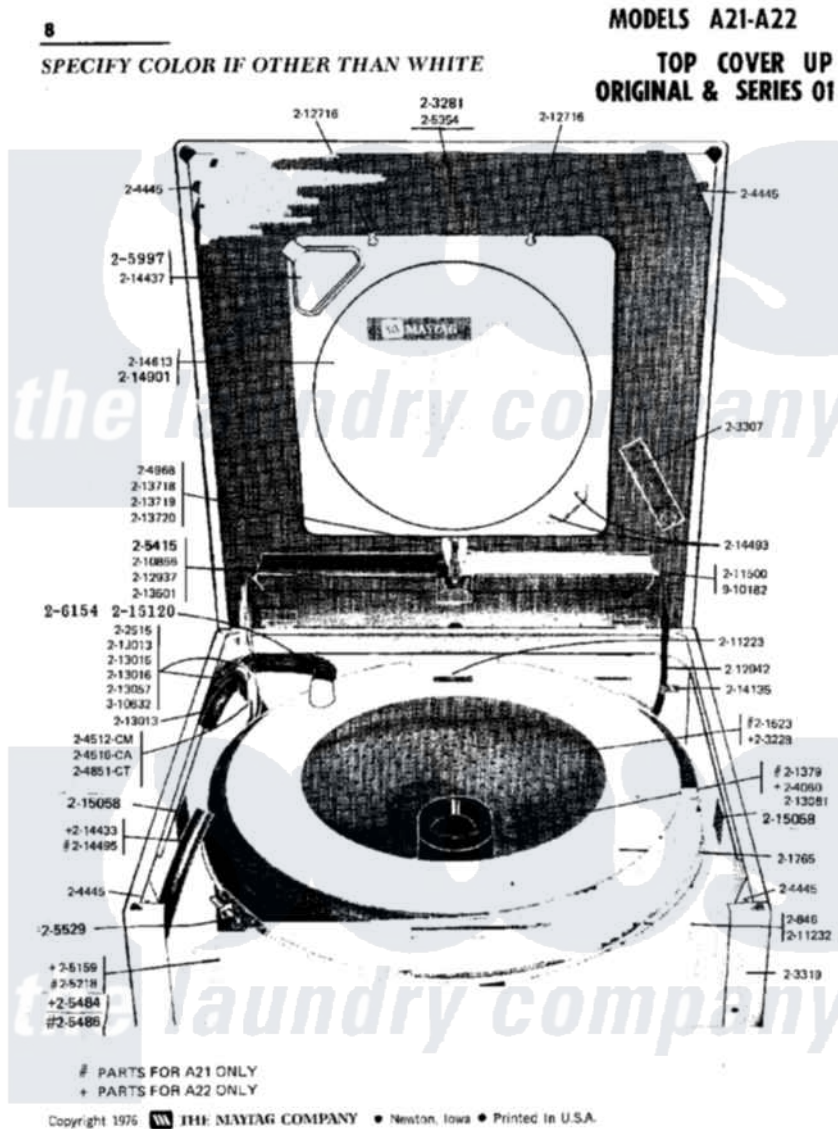

Maytag A21CA 04 - TOP COVER UP

Maytag [Commercial Maytag A21CA Washer Parts](#) Parts Diagram 04 - TOP COVER UP

[Click on the part number to view part](#)

Item	Original Part Number	Replaced By	Status	Part Description
001	200846			Clamp - Tub Cover
002	201379		Not Available	AGITATOR - BLACK
003	NLA		Not Available	TUB, INNER
004	201765		Not Available	COVER, TUB
005	202515	596669		Clamp, Manifold
006	215058			Pad, Cabinet Bumper
007	205415	279347		Switch-Lid
008	203228		Not Available	TUB, INNER PART NOT USED
009	NLA		Not Available	STRAP, MOUNTING
010	NLA		Not Available	CABINET (WHT)
011	204060			Agitator W/Cap, Screw And Washer
012	204445			Screw And Fastener Assembly
013	NLA		Not Available	WIRE HARNESS, MAIN
014	NLA		Not Available	WIRE HARNESS, MAIN
015	NLA		Not Available	WIRE HARNESS, MAIN