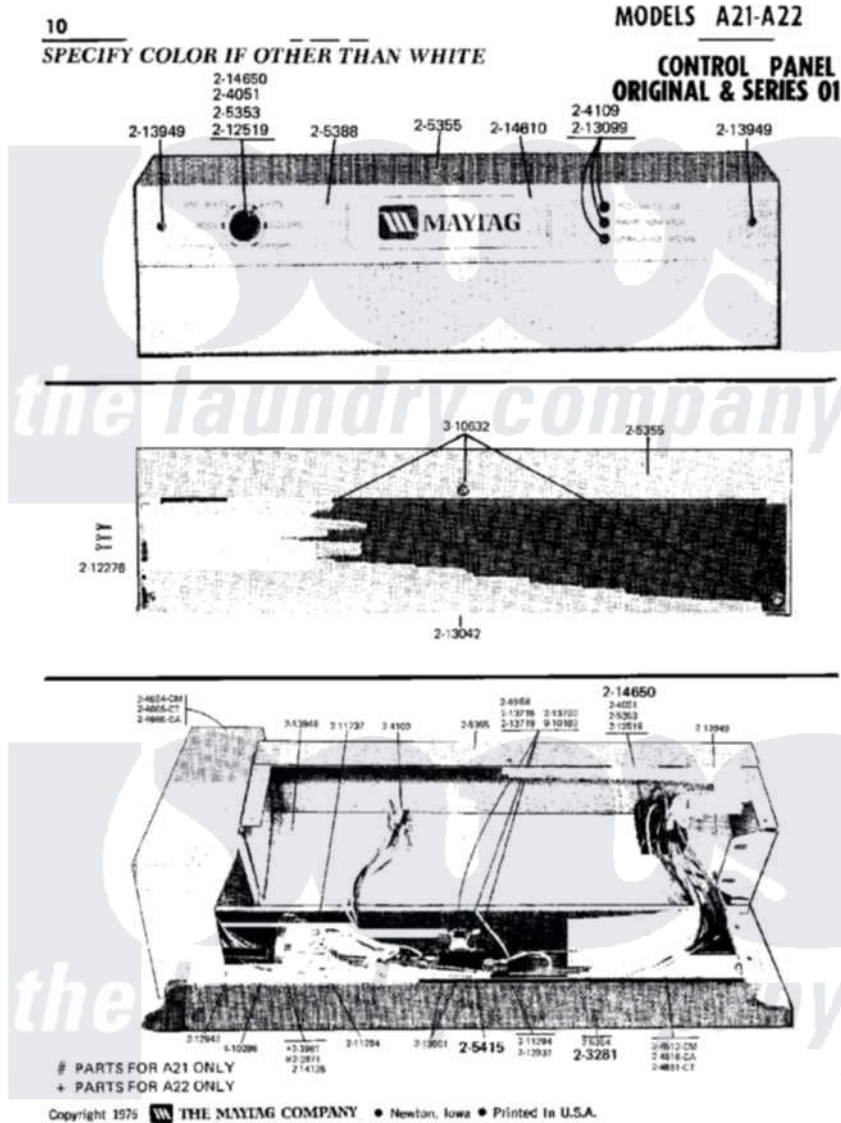

Maytag A21CA 05 - CONTROL PANEL

Maytag Commercial Maytag A21CA Washer Parts Parts Diagram 05 - CONTROL PANEL
Click on the part number to view part

Item	Original Part Number	Replaced By	Status	Part Description
001	NLA		Not Available	COVER, TOP (WHT)
002	205415	279347		Switch-Lid
003	203961	22004474		Switch- Pr
004	203971	203970		Switch, Water Level
005	204051	22204051		Knob
006	204109			Light, Signal
007	NLA		Not Available	WIRE HARNESS, MAIN
008	NLA		Not Available	WIRE HARNESS, MAIN
009	NLA		Not Available	CENTER, CONTROL (WHT)
010	NLA		Not Available	CENTER, CONTROL (WHT)
011	NLA		Not Available	CENTER, CONTROL (WHT)
012	NLA		Not Available	WIRE HARNESS, MAIN
013	204968			Plunger And Bracket Assembly--W
014	205353			Switch, DiA-A-Fabric
015	NLA		Not Available	TOP COVER (WHT)
016	NLA		Not Available	WIRE HARNESS, MAIN

017	NLA		Not Available	CONTROL PANEL W/LENS
018	211294	90767		Screw, 8A X 3/8 HeX Washer Head Tapping
019	211737	248562		Terminal
020	212276	W10116760		Screw
021	212519	488234		Screw 8-32 X 1/4
022	212937		Not Available	BARRIER, MOISTURE
023	212942	22001619		Tube, Water Level Switch
024	213042		Not Available	PANEL, BACK
025	213099			Lens For Control Panel
026	213501			Screw, No.6-20 X 1-1/8 Inch
027	213718			Plunger, Lid Switch
028	213719		Not Available	LEVER, UNBALANCE
029	213720			Spring, Lid Switch
030	213949			Screw, No.8-18 X 5/16 Inch
031	214135		Not Available	CLIP, FASTENER
032	214610			Bumper, Lid
033	Y310632	1163839		Screw
034	410296	596669		Clamp, Manifold
035	910182	25-7809		Screw, No.6-20 1/2 Flthd Torx
036	214650			Screw For 2-4051 Knob