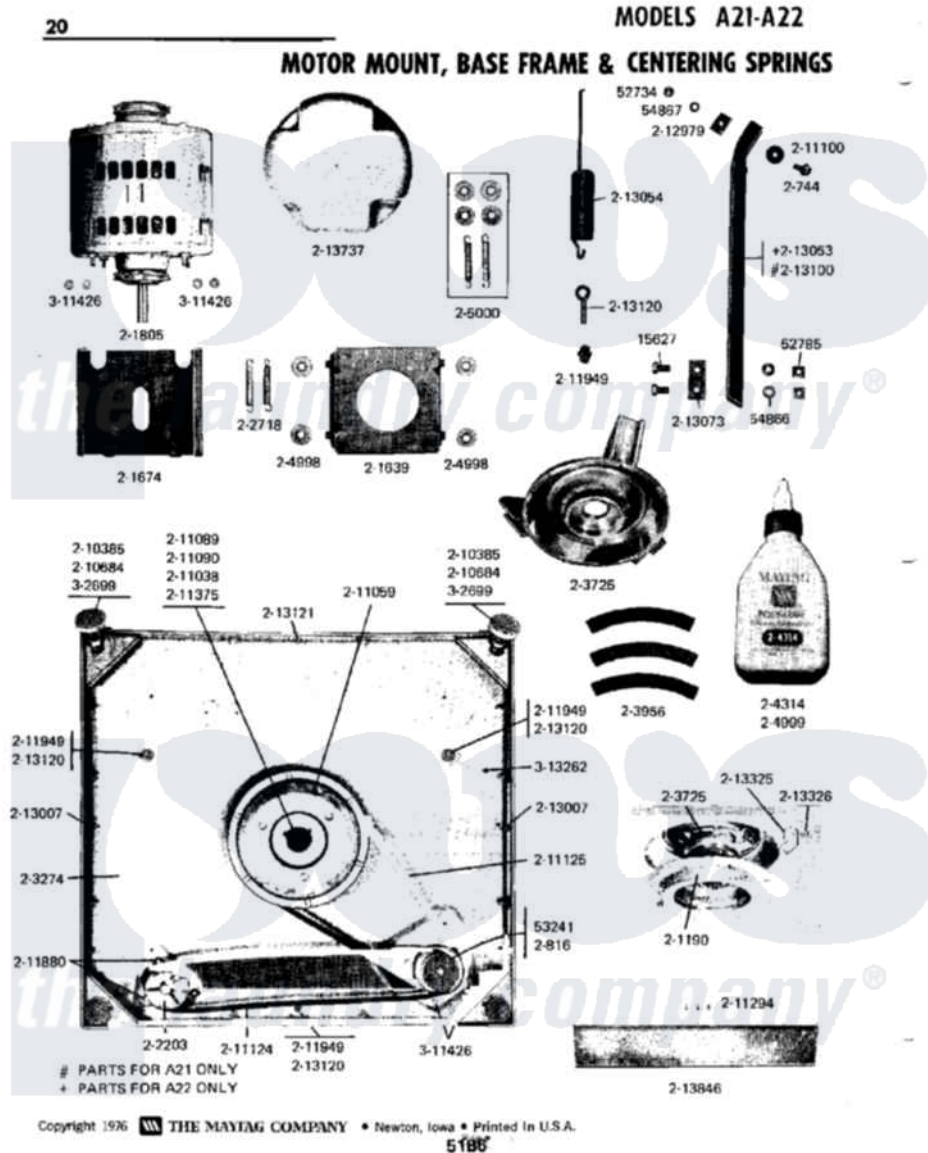

Maytag A21CA 07 - MOTOR MOUNT, BASE FRAME & CENTERING SPRS

Maytag Commercial Maytag A21CA Washer Parts Parts Diagram 07 - MOTOR MOUNT, BASE FRAME & CENTERING SPRS

Click on the part number to view part

Item	Original Part Number	Replaced By	Status	Part Description
001	Y015627			Screw- Hex
002	Y052734			Nut, Carrage Bolts And Bracket
003	Y052785			Nut, Brace To Damper
004	Y053241			Set Screw, Motor Pulley
005	Y054866	486009		Lockwasher
006	Y054867			Washer, Lock
007	200744	W10175939		Bolt
008	200816	6-2008160		Pulley- MO
009	201190	6-2011900		Brake Asse
010	201639			Upper Motor Mount
011	201674		Not Available	LOWER MOTOR MOUNT---NA
012	201805	12002351		Motor-Drve
013	202203	6-2022030		Pump As Pa
014	202718			Springs, Tension