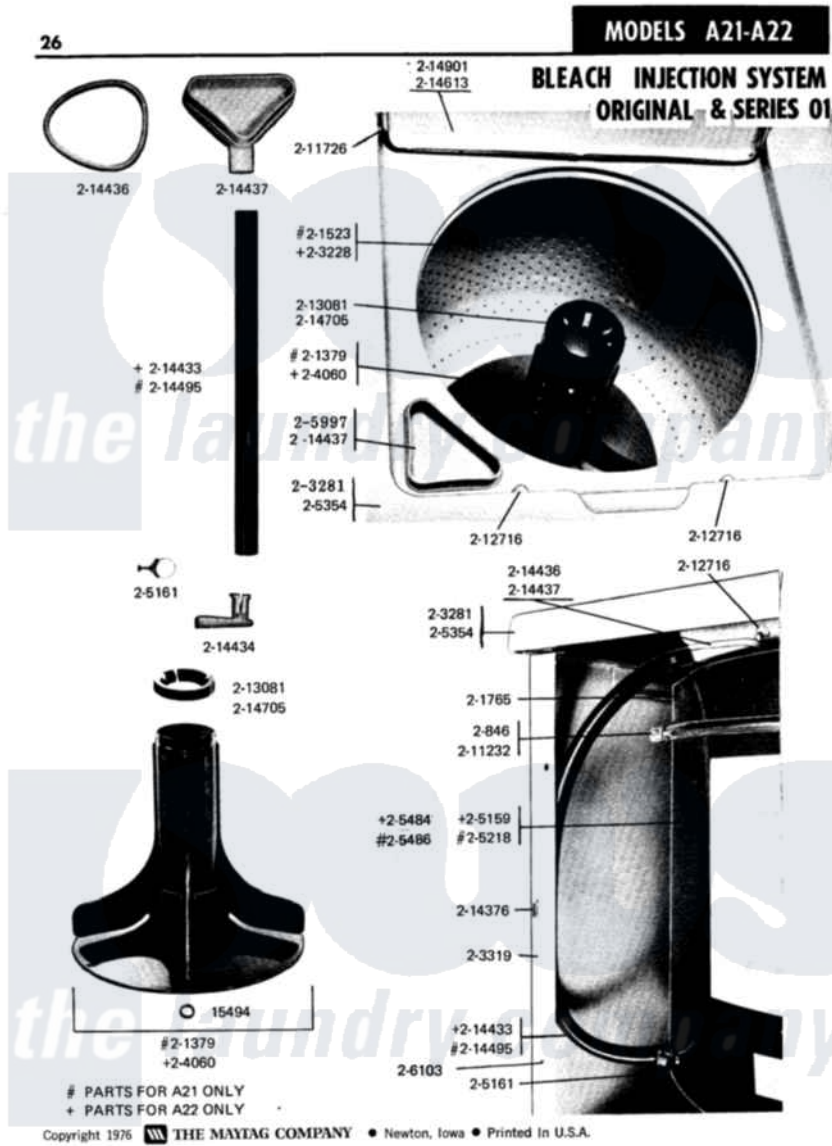

Maytag A21CA 11 - BLEACH INJECTION SYSTEM

Maytag Commercial Maytag A21CA Washer Parts Parts Diagram 11 - BLEACH INJECTION SYSTEM
 Click on the part number to view part

Item	Original Part Number	Replaced By	Status	Part Description
001	Y015494			Stop Ring-Agitator Shaft
002	200846			Clamp - Tub Cover
003	201379		Not Available	AGITATOR - BLACK
004	NLA		Not Available	TUB, INNER
005	201765		Not Available	COVER, TUB
006	NLA		Not Available	CABINET (WHT)
007	205161	489503		Clamp
008	205218		Not Available	OUTER TUB ASSEMBLY
009	NLA		Not Available	COVER, TOP (WHT)
010	211232			Seal, Tub Cover
014	211726			Hinge, Ball Lid
015	212716			Bumper, Lid
016	213081			Cap, Dispenser
017	214376	22002331		Spacer, Front Panel
019	214434			Spout, Deflector
020	214436			Gasket

021	214437	215577	Bleach Inlet White
022	214493	59920-2	Rivet
023	214495		Tube, Inlet To Tub
024	NLA		Not Available
			LID (WHT)
025	214705		Cap, Capacitor
027	205486		Not Available
			PART NOT USED
028	214901		Not Available
			LID-WHITE
029	206103		Capacitor Kit
030	205997		Non-Bleach Conversion Kit