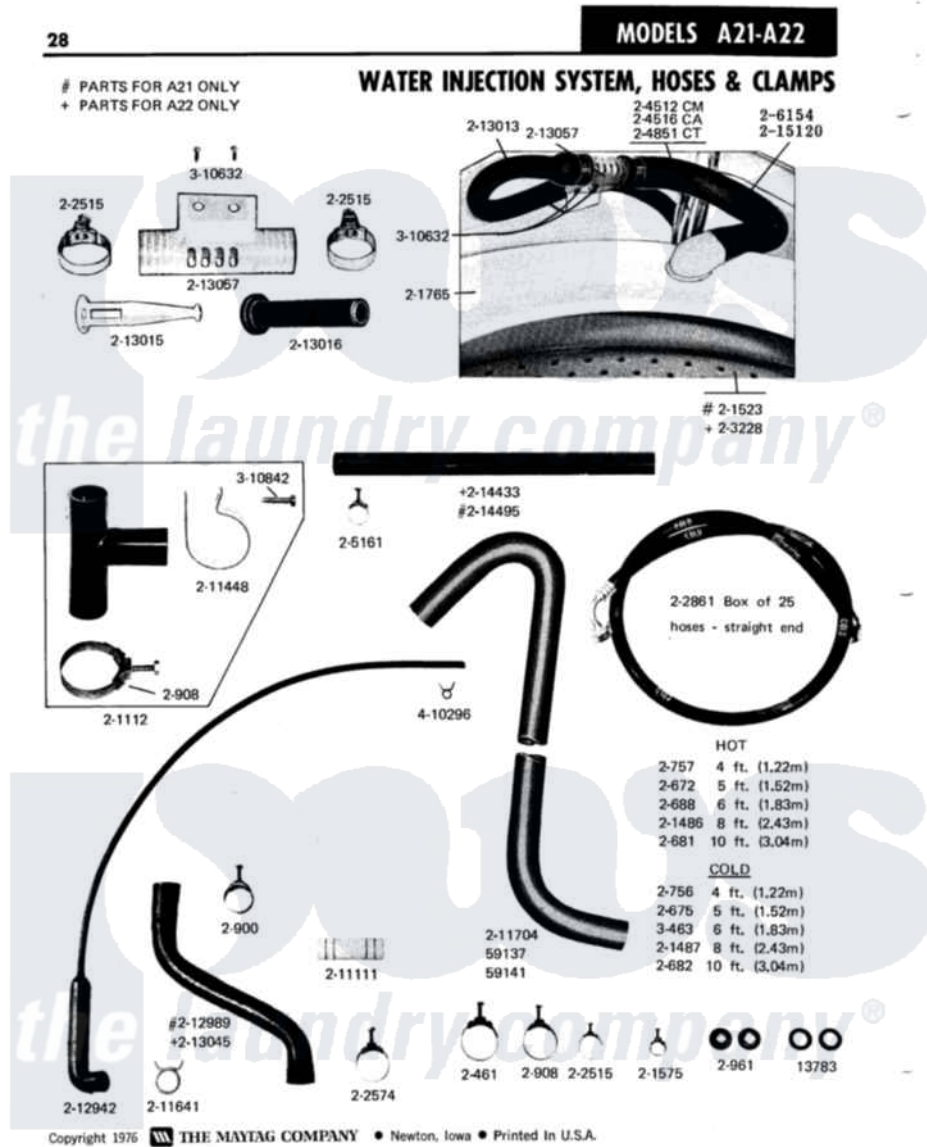

# Maytag A21CA 12 - WATER INJECTION SYSTEM, HOSES & CLAMPS

Maytag Commercial Maytag A21CA Washer Parts Diagram 12 - WATER INJECTION SYSTEM, HOSES & CLAMPS

Click on the part number to view part

Item	Original Part Number	Replaced By	Status	Part Description
001	<a href="#">Y013783</a>			Washer, Inlet Hose
002	Y059137	<a href="#">Y059141</a>		Ctn. 50 Ft. 31/32 Drain Hose
003	<a href="#">Y059141</a>			Ctn. 50 Ft. 31/32 Drain Hose
004	200461	<a href="#">285655</a>		Clamp, Hose
005	<a href="#">200672</a>	<a href="#">76314</a>		Hose, Inlet 6 Ft. Hose With Elbow
006	200675	<a href="#">76314</a>		Hose, Inlet 6 Ft. Hose With Elbow
007	200681	<a href="#">21001467</a>		Hose- 10'
008	200682	<a href="#">76314</a>		Hose, Inlet 6 Ft. Hose With Elbow
009	200688	<a href="#">76314</a>		Hose, Inlet 6 Ft. Hose With Elbow
010	200756	<a href="#">76314</a>		Hose, Inlet 6 Ft. Hose With Elbow
011	200757	<a href="#">76314</a>		Hose, Inlet 6 Ft. Hose With Elbow
012	200900	<a href="#">616099</a>		Clamp