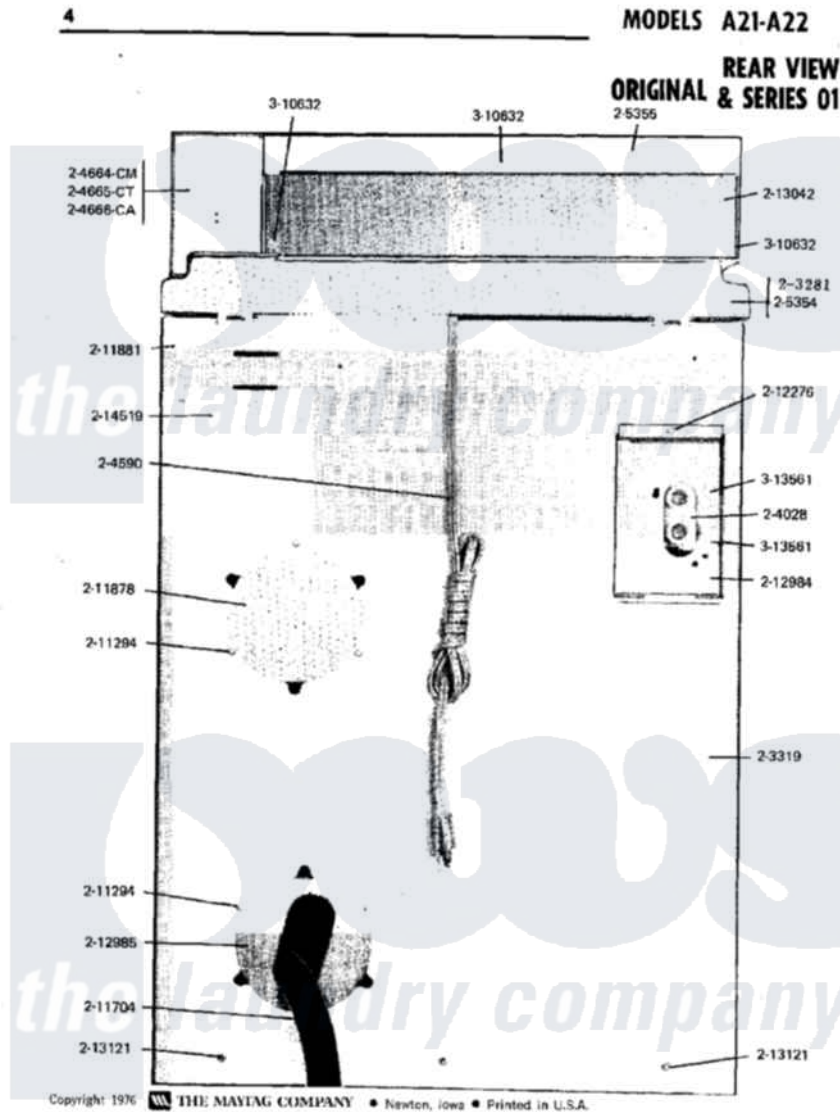

Maytag A21CM 02 - REAR VIEW

Maytag Commercial Maytag A21CM Washer Parts Parts Diagram 02 - REAR VIEW
Click on the part number to view part

| Item | Original Part Number | Replaced By | Status | Part Description |
|------|------------------------|---------------------------|---------------|---|
| 001 | NLA | | Not Available | TOP COVER (WHT) |
| 002 | NLA | | Not Available | CABINET (WHT) |
| 003 | 204028 | 205613 | | Water Valve |
| 004 | 204590 | | | Cord, Power |
| 005 | NLA | | Not Available | CONTROL CENTER (WHT) |
| 006 | NLA | | Not Available | CONTROL CENTER (WHT) |
| 007 | NLA | | Not Available | CONTROL CENTER (WHT) |
| 008 | NLA | | Not Available | TOP COVER (WHT) |
| 009 | NLA | | Not Available | CONTROL COVER (WHT) |
| 010 | 210186 | 3370225 | | Screw |
| 011 | 211294 | 90767 | | Screw, 8A X 3/8 HeX Washer Head Tapping |
| 012 | 211704 | | | Hose, Drain |
| 013 | NLA | | Not Available | PLATE, ACCESS |
| 014 | 211881 | | | Grommet, Cord Part Not Used-Gas Models Only |
| 015 | 212276 | W10116760 | | Screw |

| | | | | |
|-----|-------------------------|--------------------------|---------------|--|
| 016 | NLA | | Not Available | PLATE, VALVE MOUNTING |
| 017 | 212985 | 22002924 | | Plate, Access |
| 018 | 213042 | | Not Available | PANEL, BACK |
| 019 | 213121 | 3400111 | | Screw, 12-14 X 5/8 |
| 020 | 214519 | | | LABEL, ELECTRICAL INSTR. PART NOT USED-GAS MODELS ONLY |
| 021 | Y310632 | 1163839 | | Screw |
| 022 | Y313561 | | | Screw----NA |