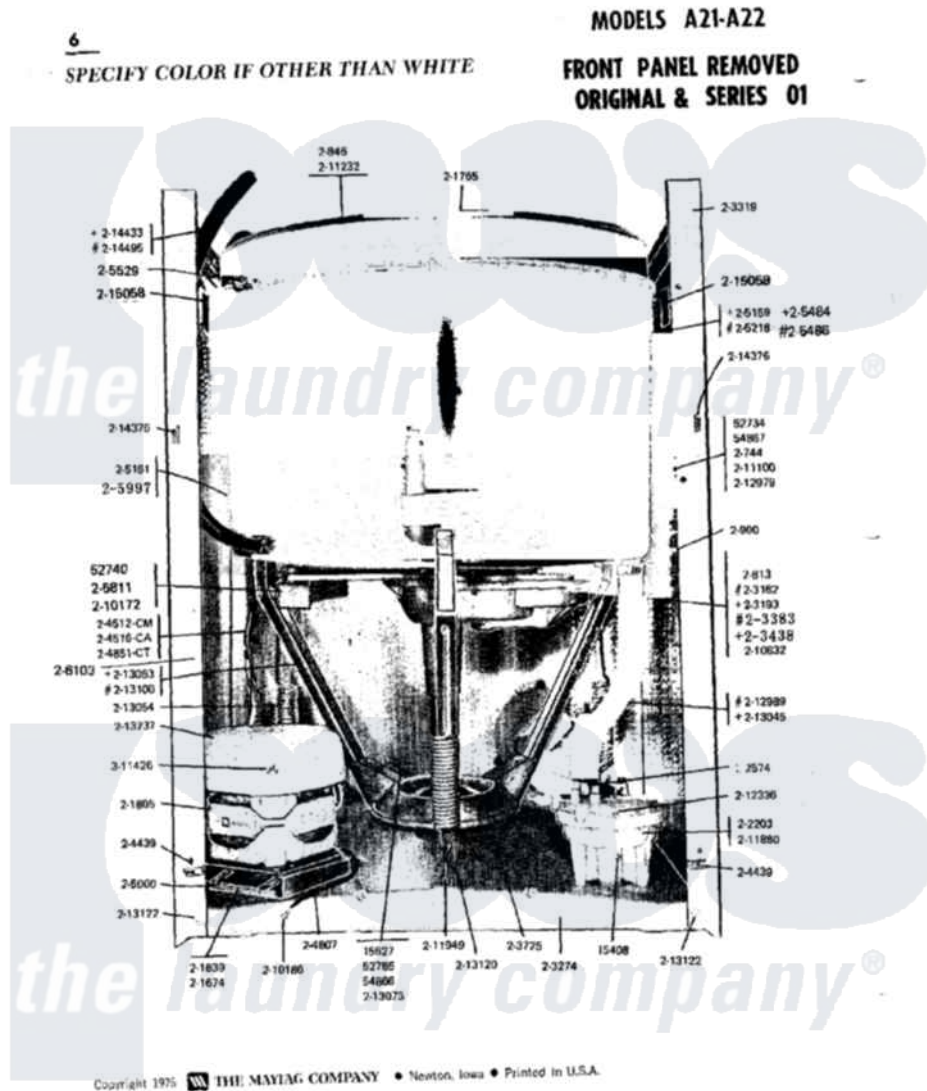

# Maytag A21CM 03 - FRONT PANEL REMOVED

Maytag Commercial Maytag A21CM Washer Parts Parts Diagram 03 - FRONT PANEL REMOVED  
Click on the part number to view part

Item	Original Part Number	Replaced By	Status	Part Description
001	<a href="#">Y052740</a>	<a href="#">62739</a>		Nut, Lock
002	Y015408	<a href="#">22003235</a>		Screw, Bearing Insert
003	<a href="#">Y015627</a>			Screw- Hex
004	<a href="#">Y052734</a>			Nut, Carrage Bolts And Bracket
005	<a href="#">Y052785</a>			Nut, Brace To Damper
006	NLA		Not Available	CAP SCREW (3/8-16 X 1)
007	Y054866	<a href="#">486009</a>		Lockwasher
008	<a href="#">Y054867</a>			Washer, Lock
009	<a href="#">200744</a>	<a href="#">W10175939</a>		Bolt
010	NLA		Not Available	GEAR CASE COVER ASSEMBLY
011	<a href="#">200846</a>			Clamp - Tub Cover
012	200900	<a href="#">616099</a>		Clamp
013	<a href="#">201639</a>			Upper Motor Mount
014	201674		Not Available	LOWER MOTOR MOUNT--- NA