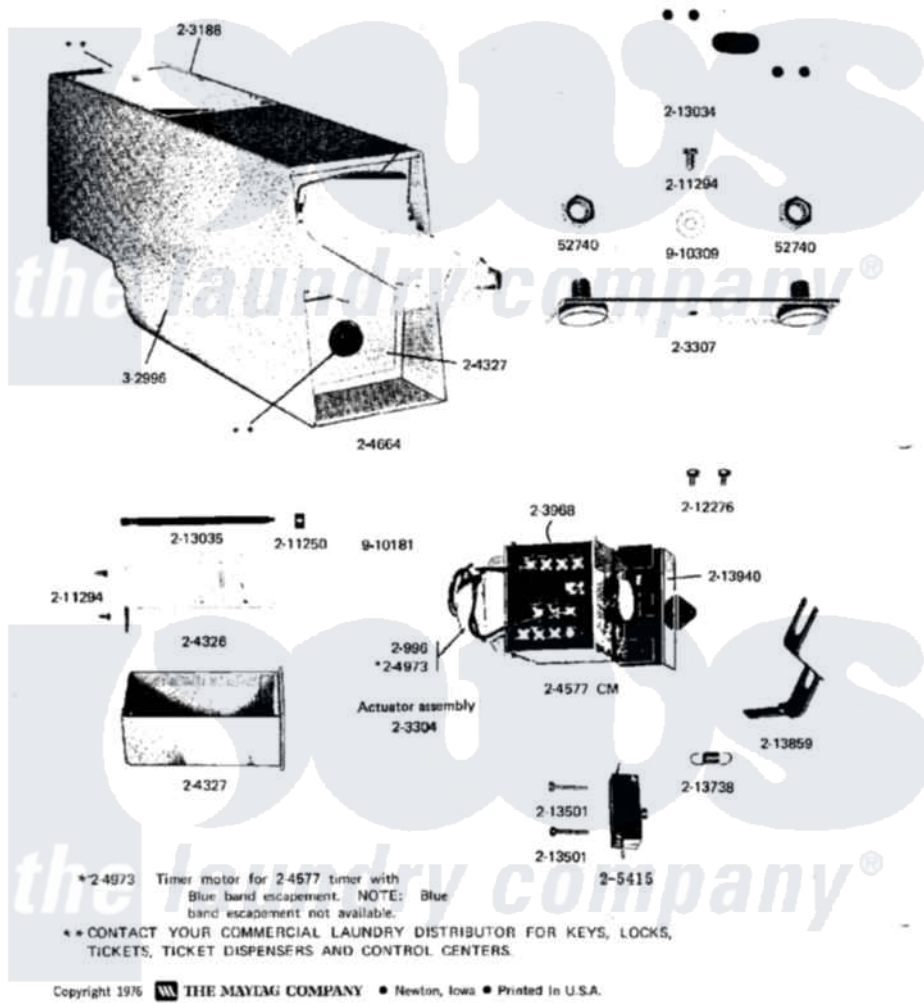

# Maytag A21CM 06 - CM CONTROL CENTER

14

SPECIFY COLOR IF OTHER THAN WHITE

MODELS A21-A22

CM CONTROL CENTER

Maytag [Commercial Maytag A21CM Washer Parts](#) Parts Diagram 06 - CM CONTROL CENTER

[Click on the part number to view part](#)

Item	Original Part Number	Replaced By	Status	Part Description
001	<a href="#">Y052740</a>	<a href="#">62739</a>		Nut, Lock
002	NLA		Not Available	MOTOR, TIMER
003	205415	<a href="#">279347</a>		Switch-Lid
004	203188		Not Available	TIMER ACCESS DOOR (WHT)
005	NLA		Not Available	WASHER SLIDES ACTUATOR KIT
006	NLA		Not Available	STRAP, MOUNTING
007	<a href="#">203761</a>			DOOR, ACCESS (WHT)
008	<a href="#">203761</a>			DOOR, ACCESS (WHT)
009	NLA		Not Available	SWITCH HARNESS, TIMER
010	NLA		Not Available	LATCH, ANTI-INERTIA
011	NLA		Not Available	RELAY (240-50)
012	NLA		Not Available	BOX, COIN (WHT)
013	NLA		Not Available	WIRE HARNESS, MAIN
014	204577		Not Available	TIMER WITH KNOB AND PIN
015	NLA		Not Available	CENTER, CONTROL (WHT)

016	<a href="#">204973</a>		Motor, Timer
017	NLA	Not Available	COUNTER KIT W/ACTUATOR
018	<a href="#">211294</a>	<a href="#">90767</a>	Screw, 8A X 3/8 HeX Washer Head Tapping
019	NLA	Not Available	FASTENER
020	<a href="#">211294</a>	<a href="#">90767</a>	Screw, 8A X 3/8 HeX Washer Head Tapping
021	212276	<a href="#">W10116760</a>	Screw
022	NLA	Not Available	GASKET, CONTROL CENTER
023	<a href="#">213035</a>		Bolt, Locking
024	<a href="#">213501</a>		Screw, No.6-20 X 1-1/8 Inch
025	NLA	Not Available	SPRING WASHER, LOCK
026	<a href="#">212951</a>		Screw, No.6-32 X 1/4 Inch
027	NLA	Not Available	RETURN SPRING, TENSION LEVER
028	NLA	Not Available	LEVER ARM, SWITCH
029	NLA	Not Available	MOUNTING BRACKET, TIMER
030	NLA	Not Available	CASE, OUTER (WHT)
031	NLA	Not Available	SCREW, RETAINER
032	<a href="#">910181</a>		Lockwasher, Terminal Block