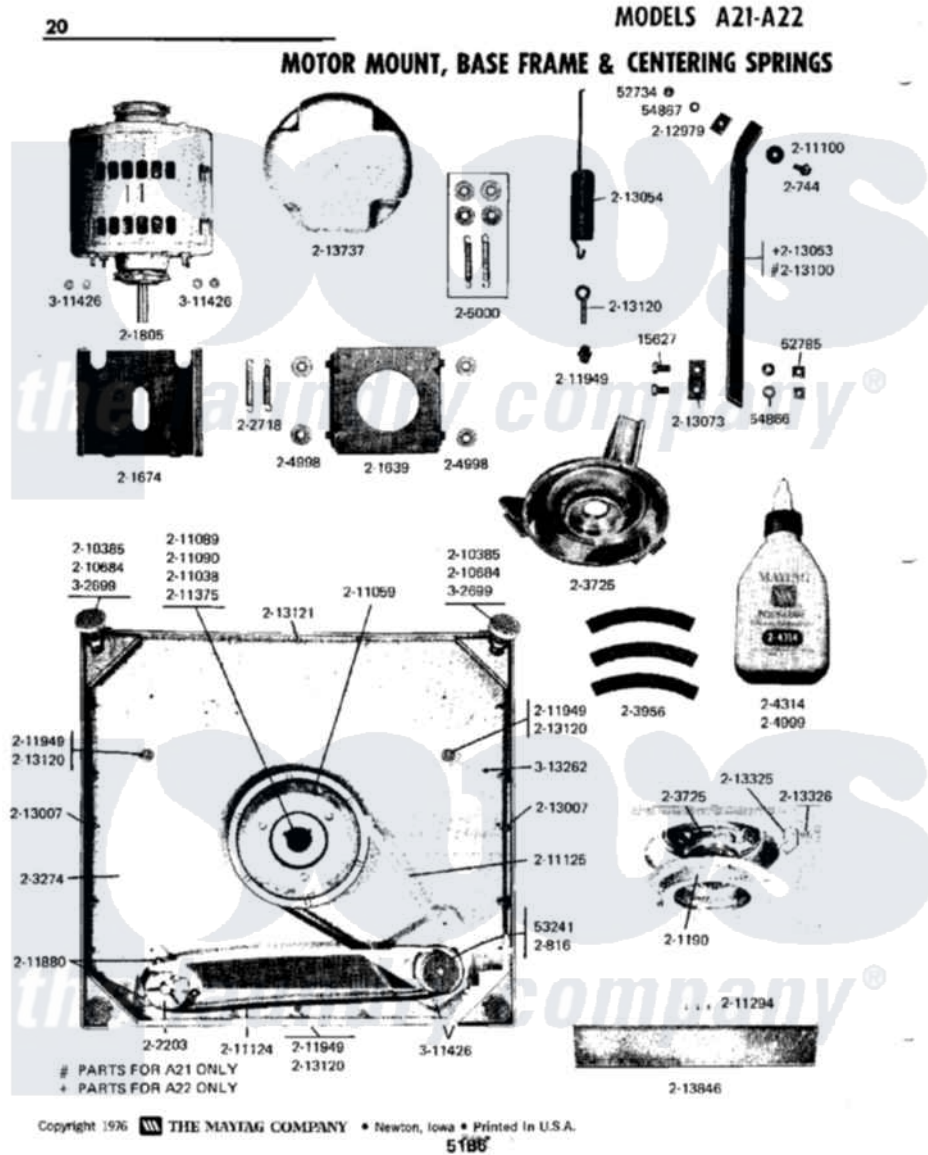

Maytag A21CM 07 - MOTOR MOUNT, BASE FRAME & CENTERING SPRS

Maytag Commercial Maytag A21CM Washer Parts Parts Diagram 07 - MOTOR MOUNT, BASE FRAME & CENTERING SPRS

Click on the part number to view part

Item	Original Part Number	Replaced By	Status	Part Description
001	Y015627			Screw- Hex
002	Y052734			Nut, Carrage Bolts And Bracket
003	Y052785			Nut, Brace To Damper
004	Y053241			Set Screw, Motor Pulley
005	Y054866	486009		Lockwasher
006	Y054867			Washer, Lock
007	200744	W10175939		Bolt
008	200816	6-2008160		Pulley- MO
009	201190	6-2011900		Brake Asse
010	201639			Upper Motor Mount
011	201674		Not Available	LOWER MOTOR MOUNT---NA
012	201805	12002351		Motor-Drve
013	202203	6-2022030		Pump As Pa
014	202718			Springs, Tension