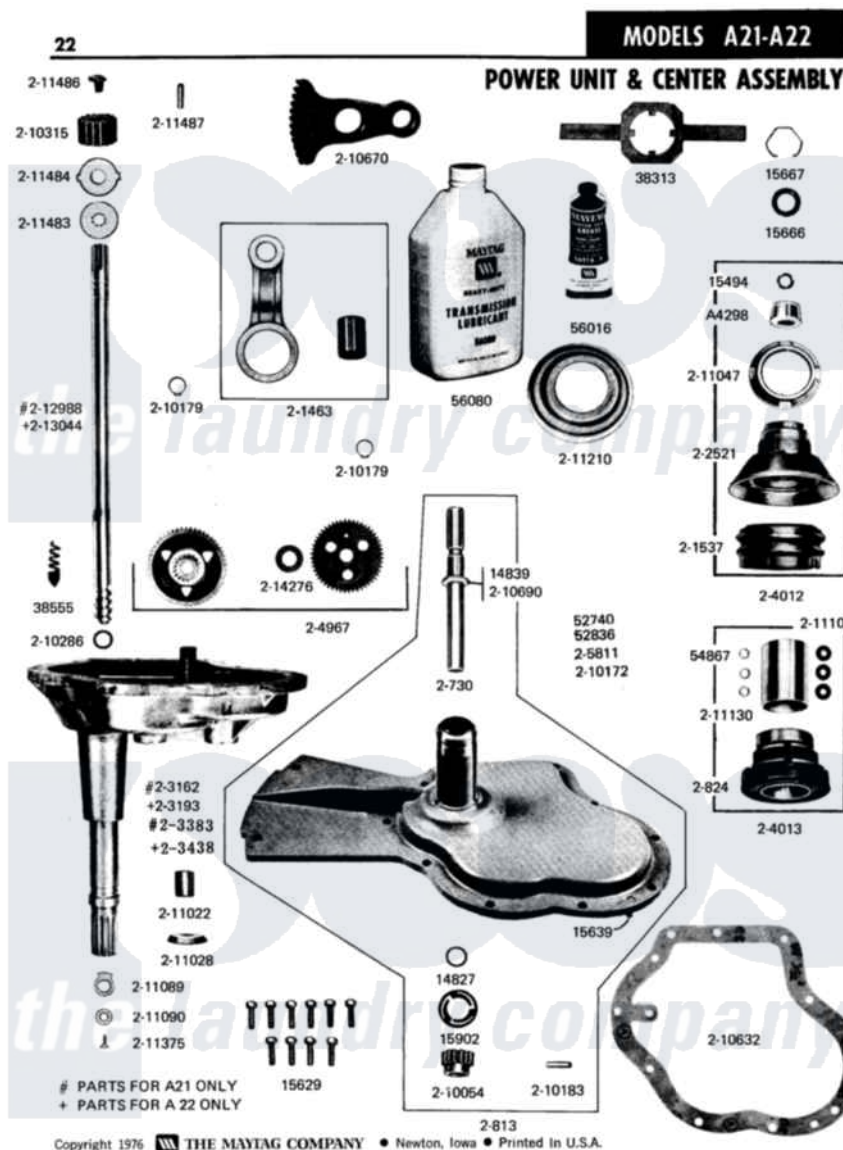

Maytag A21CM 08 - POWER UNIT & CENTER ASSEMBLY

Maytag Commercial Maytag A21CM Washer Parts Parts Diagram 08 - POWER UNIT & CENTER ASSEMBLY
Click on the part number to view part

Item	Original Part Number	Replaced By	Status	Part Description
001	Y0A4298	6-0A57420		Seal- Agitator
002	Y014792	6-0A57420		Seal- Agitator
003	Y014827			Washer-Center Shaft
004	Y014839			Collar-Drive Shaft
005	Y015149			Brass Washer-Agitator Seal
006	Y015494			Stop Ring-Agitator Shaft
007	Y015629			Bolt, Grinding Chamber
008	NLA		Not Available	PIN, DOWEL
009	Y015666			Washer, Retaining -
010	Y015667			Retaining Ring
011	Y015902			Spring For Agitator
012	038313	22038313		Wrench, Spanner
013	Y038555			Tool-Install Center Shaft
014	Y054867			Washer, Lock
015	Y056016			Center Seal Grease
016	Y056080	6-0560800		Oil