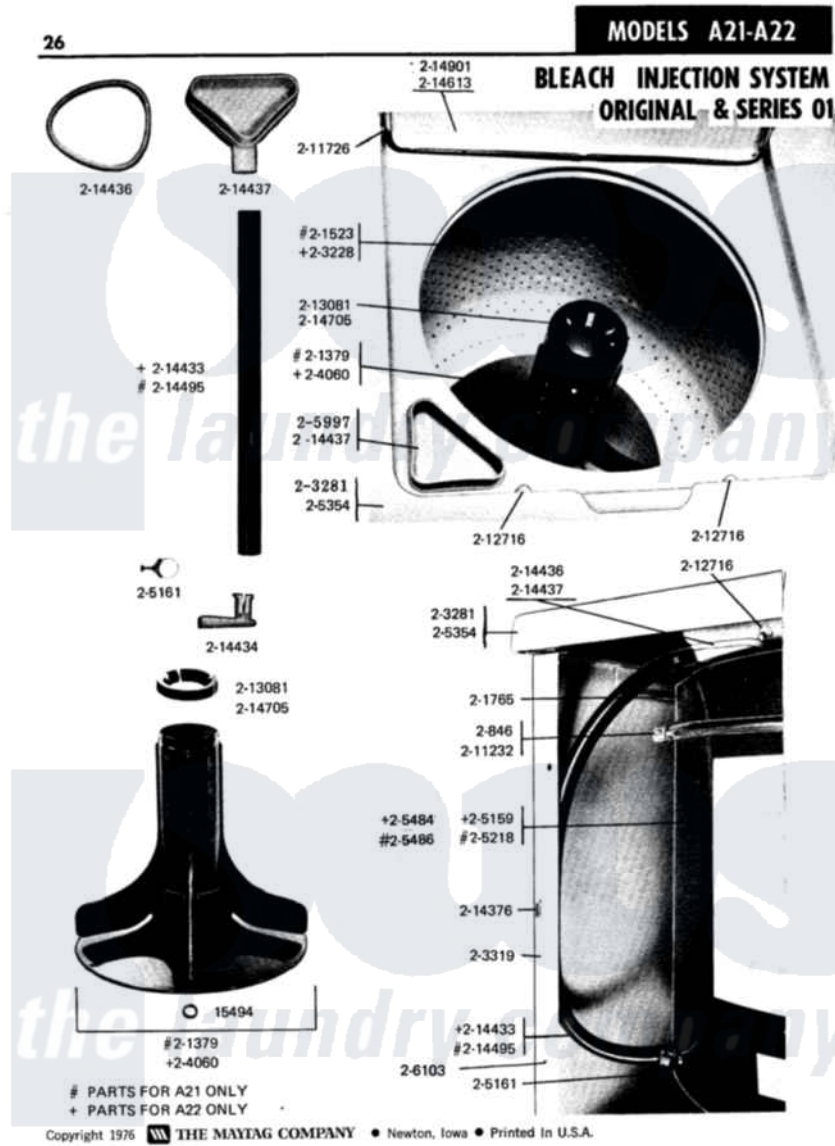

Maytag A21CM 11 - BLEACH INJECTION SYSTEM

Maytag Commercial Maytag A21CM Washer Parts Parts Diagram 11 - BLEACH INJECTION SYSTEM
Click on the part number to view part

Item	Original Part Number	Replaced By	Status	Part Description
001	Y015494			Stop Ring-Agitator Shaft
002	200846			Clamp - Tub Cover
003	201379		Not Available	AGITATOR - BLACK
004	NLA		Not Available	TUB, INNER
005	201765		Not Available	COVER, TUB
006	NLA		Not Available	CABINET (WHT)
007	205161	489503		Clamp
008	205218		Not Available	OUTER TUB ASSEMBLY
009	NLA		Not Available	COVER, TOP (WHT)
010	211232			Seal, Tub Cover
014	211726			Hinge, Ball Lid
015	212716			Bumper, Lid
016	213081			Cap, Dispenser
017	214376	22002331		Spacer, Front Panel
019	214434			Spout, Deflector
020	214436			Gasket

021	214437	215577	Bleach Inlet White
022	214493	59920-2	Rivet
023	214495		Tube, Inlet To Tub
024	NLA		Not Available LID (WHT)
025	214705		Cap, Capacitor
027	205486		Not Available PART NOT USED
028	214901		Not Available LID-WHITE
029	206103		Capacitor Kit
030	205997		Non-Bleach Conversion Kit