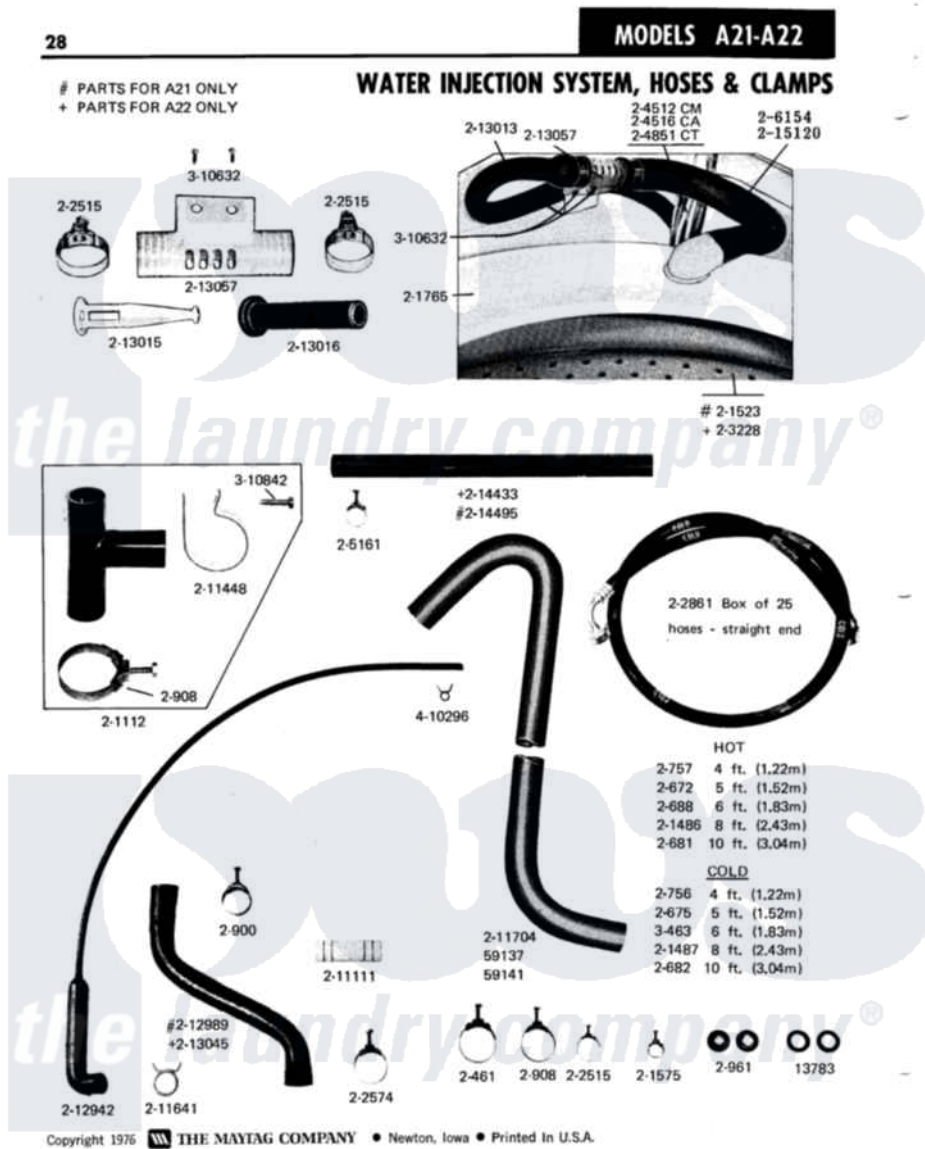

Maytag A21CM 12 - WATER INJECTION SYSTEM, HOSES & CLAMPS

Maytag Commercial Maytag A21CM Washer Parts Diagram 12 - WATER INJECTION SYSTEM, HOSES & CLAMPS

Click on the part number to view part

Item	Original Part Number	Replaced By	Status	Part Description
001	Y013783			Washer, Inlet Hose
002	Y059137	Y059141		Ctn. 50 Ft. 31/32 Drain Hose
003	Y059141			Ctn. 50 Ft. 31/32 Drain Hose
004	200461	285655		Clamp, Hose
005	200672	76314		Hose, Inlet 6 Ft. Hose With Elbow
006	200675	76314		Hose, Inlet 6 Ft. Hose With Elbow
007	200681	21001467		Hose- 10'
008	200682	76314		Hose, Inlet 6 Ft. Hose With Elbow
009	200688	76314		Hose, Inlet 6 Ft. Hose With Elbow
010	200756	76314		Hose, Inlet 6 Ft. Hose With Elbow
011	200757	76314		Hose, Inlet 6 Ft. Hose With Elbow
012	200900	616099		Clamp

013	200908	285655	Clamp, Hose
014	200961	12001413	Strainer And Washer Kit
015	201112	76660	Break-Sphn
016	201486	350021	Hose-Fill
017	201487	76314	Hose, Inlet 6 Ft. Hose With Elbow
018	NLA		Not Available TUB, INNER
019	201575		Clamp, Hose
020	201765		Not Available COVER, TUB
021	202515	596669	Clamp, Manifold
022	202574	3367052	Clamp, Hose
023	202861	202860	Inlet Hose Assembly
024	NLA		Not Available WIRE HARNESS, MAIN
025	NLA		Not Available WIRE HARNESS, MAIN
026	NLA		Not Available WIRE HARNESS, MAIN
027	205161	489503	Clamp
028	211111	16272	Connector, Straight
029	211448		Clamp
030	211641		Clamp, 1-1/16"
031	211704		Hose, Drain
032	212942	22001619	Tube, Water Level Switch
033	Y212989		Hose, Outer Tub To Pump
034	213013		Hose, Injector
035	213015		Nozzle, Injector
036	213016	216201	Nozzle
037	213057	22213057	Sleeve- In
038	214495		Tube, Inlet To Tub
039	NLA		Not Available INLET HOSE, COLD (6'LONG)
040	Y310632	1163839	Screw
041	Y310842	8182296	Screw, Agitator
042	410296	596669	Clamp, Manifold
043	206154		Injector Tube With Seal
044	215120		Seal For Injector Tube