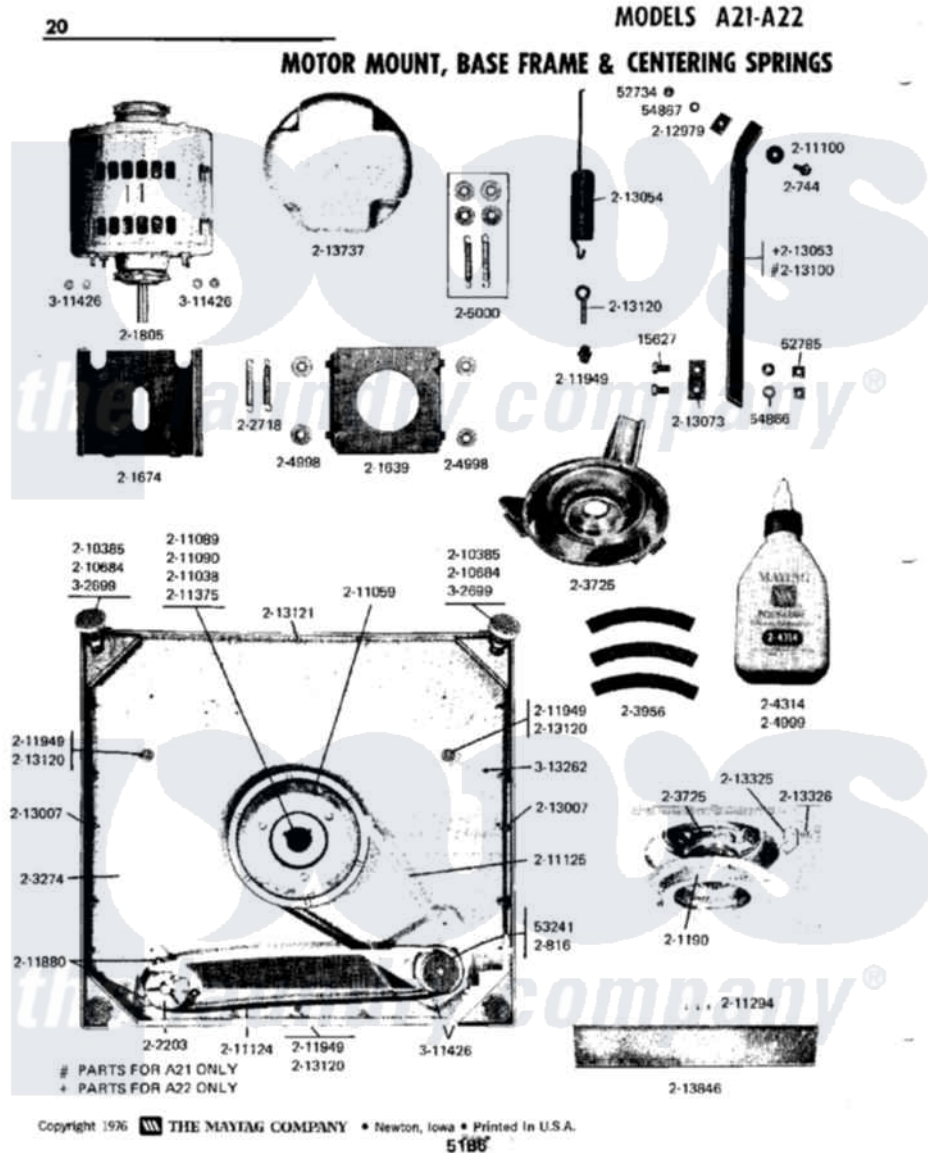

Maytag A22CA 07 - MOTOR MOUNT, BASE FRAME & CENTERING SPRS

Maytag Commercial Maytag A22CA Washer Parts Parts Diagram 07 - MOTOR MOUNT, BASE FRAME & CENTERING SPRS

Click on the part number to view part

Item	Original Part Number	Replaced By	Status	Part Description
001	Y015627			Screw- Hex
002	Y052734			Nut, Carrage Bolts And Bracket
003	Y052785			Nut, Brace To Damper
004	Y053241			Set Screw, Motor Pulley
005	Y054866	486009		Lockwasher
006	Y054867			Washer, Lock
007	200744	W10175939		Bolt
008	200816	6-2008160		Pulley- MO
009	201190	6-2011900		Brake Asse
010	201639			Upper Motor Mount
011	201674		Not Available	LOWER MOTOR MOUNT---NA
012	201805	12002351		Motor-Drve
013	202203	6-2022030		Pump As Pa
014	202718			Springs, Tension