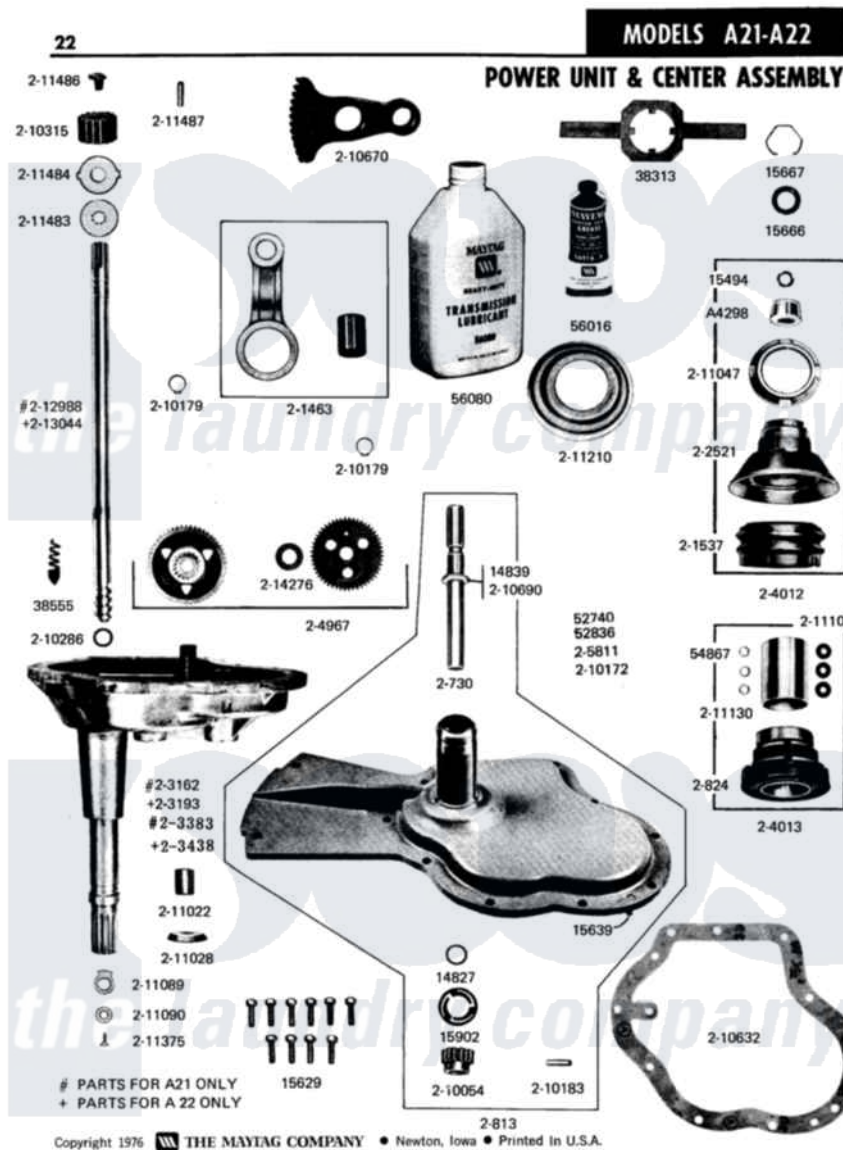

# Maytag A22CA 08 - POWER UNIT & CENTER ASSEMBLY

Maytag Commercial Maytag A22CA Washer Parts Parts Diagram 08 - POWER UNIT & CENTER ASSEMBLY  
Click on the part number to view part

Item	Original Part Number	Replaced By	Status	Part Description
001	Y0A4298	<a href="#">6-0A57420</a>		Seal- Agitator
002	Y014792	<a href="#">6-0A57420</a>		Seal- Agitator
003	<a href="#">Y014827</a>			Washer-Center Shaft
004	<a href="#">Y014839</a>			Collar-Drive Shaft
005	<a href="#">Y015149</a>			Brass Washer-Agitator Seal
006	<a href="#">Y015494</a>			Stop Ring-Agitator Shaft
007	<a href="#">Y015629</a>			Bolt, Grinding Chamber
008	NLA		Not Available	DOWEL PIN
009	<a href="#">Y015666</a>			Washer, Retaining -
010	<a href="#">Y015667</a>			Retaining Ring
011	<a href="#">Y015902</a>			Spring For Agitator
012	038313	<a href="#">22038313</a>		Wrench, Spanner
013	<a href="#">Y038555</a>			Tool-Install Center Shaft
014	<a href="#">Y054867</a>			Washer, Lock
015	<a href="#">Y056016</a>			Center Seal Grease
016	Y056080	<a href="#">6-0560800</a>		Oil