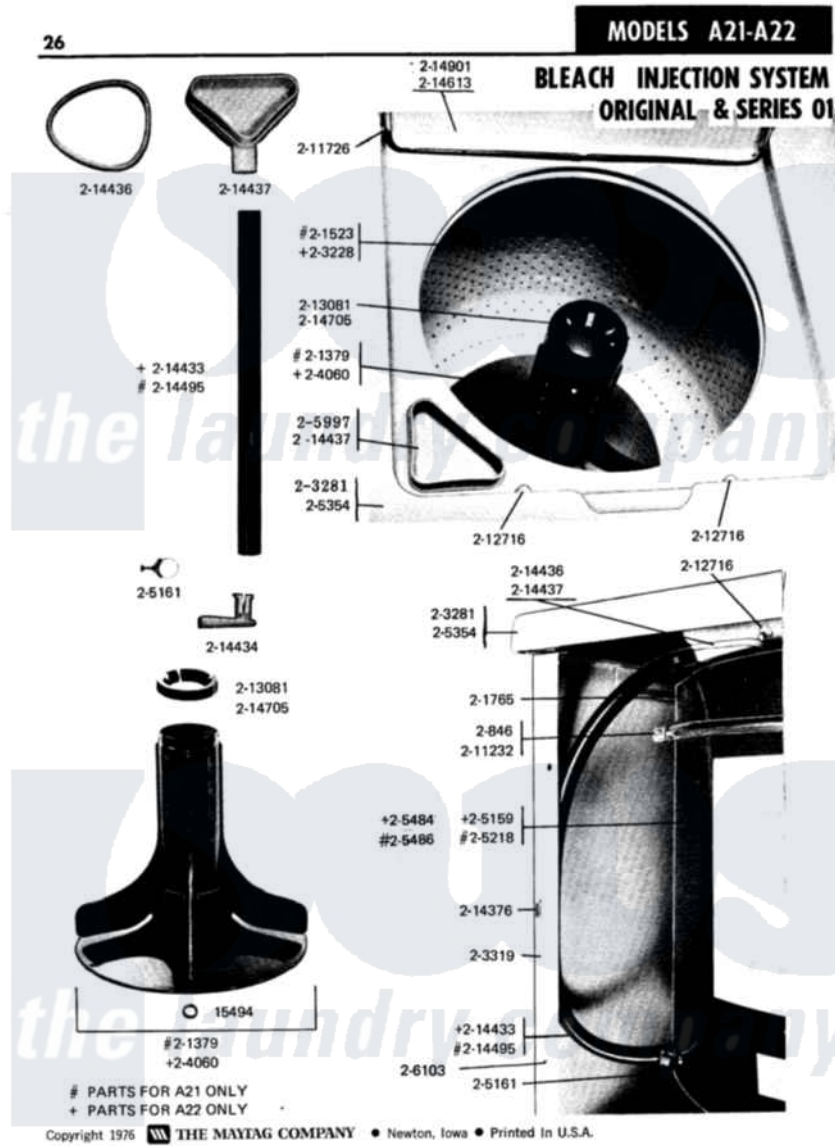

Maytag A22CA 11 - BLEACH INJECTION SYSTEM

Maytag Commercial Maytag A22CA Washer Parts Parts Diagram 11 - BLEACH INJECTION SYSTEM
 Click on the part number to view part

Item	Original Part Number	Replaced By	Status	Part Description
001	Y015494			Stop Ring-Agitator Shaft
002	200846			Clamp - Tub Cover
003	201765		Not Available	COVER, TUB
004	203228		Not Available	TUB, INNER PART NOT USED
005	NLA		Not Available	CABINET-WHITE
006	204060			Agitator W/Cap, Screw And Washer
007	205159	205484		Tub, Outer Part Not Used
008	205161	489503		Clamp
009	NLA		Not Available	TOP COVER-WHITE
010	211232			Seal, Tub Cover
011	211726			Hinge, Ball Lid
012	212716			Bumper, Lid
013	213081			Cap, Dispenser
014	214376	22002331		Spacer, Front Panel
015	214433			Tube, Inlet Part Not Used

016	214434		Spout, Deflector
017	214436		Gasket
018	214437	215577	Bleach Inlet White
019	214493	59920-2	Rivet
020	NLA	Not Available	LID-WHITE
021	214705		Cap, Capacitor
022	205484		Tub, Outer Part Not Used
023	214901	Not Available	LID-WHITE
024	206103		Capacitor Kit
025	205997		Non-Bleach Conversion Kit