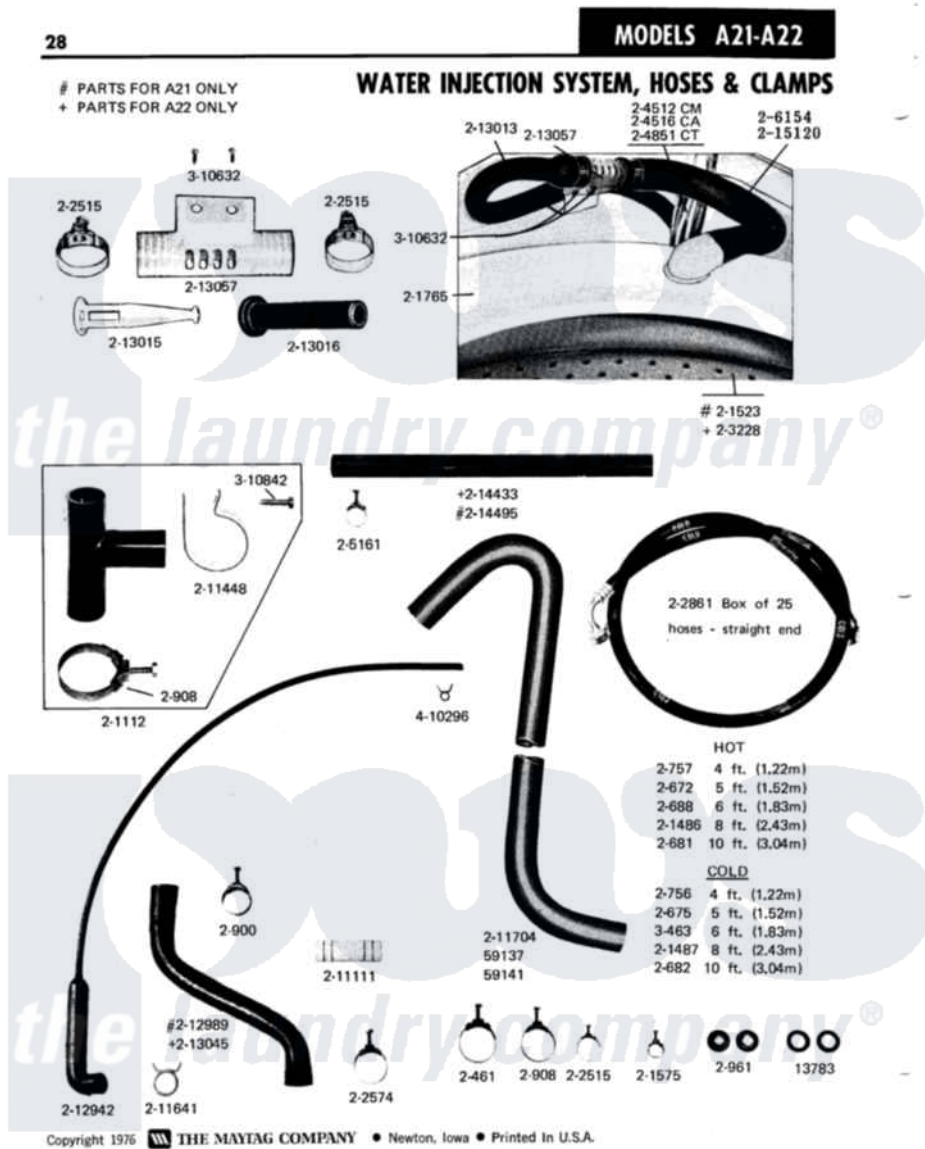

Maytag A22CA 12 - WATER INJECTION SYSTEM, HOSES & CLAMPS

Maytag Commercial Maytag A22CA Washer Parts Parts Diagram 12 - WATER INJECTION SYSTEM, HOSES & CLAMPS

Click on the part number to view part

Item	Original Part Number	Replaced By	Status	Part Description
001	Y013783			Washer, Inlet Hose
002	Y059137	Y059141		Ctn. 50 Ft. 31/32 Drain Hose
003	Y059141			Ctn. 50 Ft. 31/32 Drain Hose
004	200461	285655		Clamp, Hose
005	200672	76314		Hose, Inlet 6 Ft. Hose With Elbow
006	200675	76314		Hose, Inlet 6 Ft. Hose With Elbow
007	200681	21001467		Hose- 10'
008	200682	76314		Hose, Inlet 6 Ft. Hose With Elbow
009	200688	76314		Hose, Inlet 6 Ft. Hose With Elbow
010	200756	76314		Hose, Inlet 6 Ft. Hose With Elbow
011	200757	76314		Hose, Inlet 6 Ft. Hose With Elbow
012	200900	616099		Clamp

013	200908	285655		Clamp, Hose
014	200961	12001413		Strainer And Washer Kit
015	201112	76660		Break-Sphn
016	201486	350021		Hose-Fill
017	201487	76314		Hose, Inlet 6 Ft. Hose With Elbow
019	201575			Clamp, Hose
020	201765		Not Available	COVER, TUB
021	202515	596669		Clamp, Manifold
022	202574	3367052		Clamp, Hose
023	202861	202860		Inlet Hose Assembly
024	203228		Not Available	TUB, INNER PART NOT USED
025	NLA		Not Available	MAIN WIRE HARNESS
026	NLA		Not Available	MAIN WIRE HARNESS
027	NLA		Not Available	MAIN WIRE HARNESS
028	205161	489503		Clamp
029	211111	16272		Connector, Straight
030	211448			Clamp
031	211641			Clamp, 1-1/16"
032	211704			Hose, Drain
033	212942	22001619		Tube, Water Level Switch
035	213013			Hose, Injector
036	213015			Nozzle, Injector
037	213016	216201		Nozzle
038	213045			Hose, Outer Tub Part Not Used
039	213057	22213057		Sleeve- In
040	214433			Tube, Inlet Part Not Used
042	NLA		Not Available	INLET HOSE, COLD (6'LONG)
043	Y310632	1163839		Screw
044	Y310842	8182296		Screw, Agitator
045	410296	596669		Clamp, Manifold
046	206154			Injector Tube With Seal
047	215120			Seal For Injector Tube