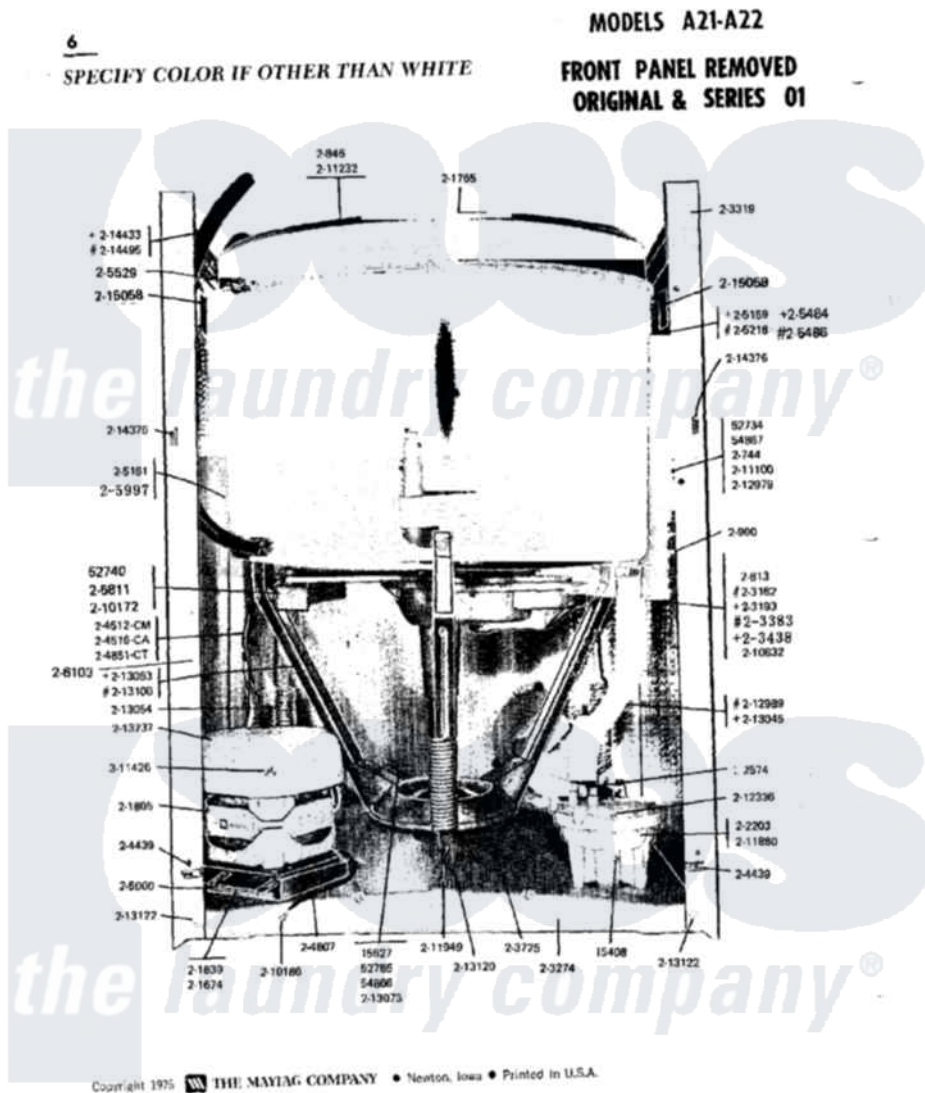

Maytag A22CM 03 - FRONT PANEL REMOVED

Maytag Commercial Maytag A22CM Washer Parts Parts Diagram 03 - FRONT PANEL REMOVED
Click on the part number to view part

Item	Original Part Number	Replaced By	Status	Part Description
001	Y052740	62739		Nut, Lock
002	Y015408	22003235		Screw, Bearing Insert
003	Y015627			Screw- Hex
004	Y052734			Nut, Carrage Bolts And Bracket
005	Y052785			Nut, Brace To Damper
006	NLA		Not Available	CAP SCREW (3/8-16 X 1)
007	Y054866	486009		Lockwasher
008	Y054867			Washer, Lock
009	200744	W10175939		Bolt
010	NLA		Not Available	GEAR CASE COVER ASSEMBLY
011	200846			Clamp - Tub Cover
012	200900	616099		Clamp
013	201639			Upper Motor Mount
014	201674		Not Available	LOWER MOTOR MOUNT--- NA