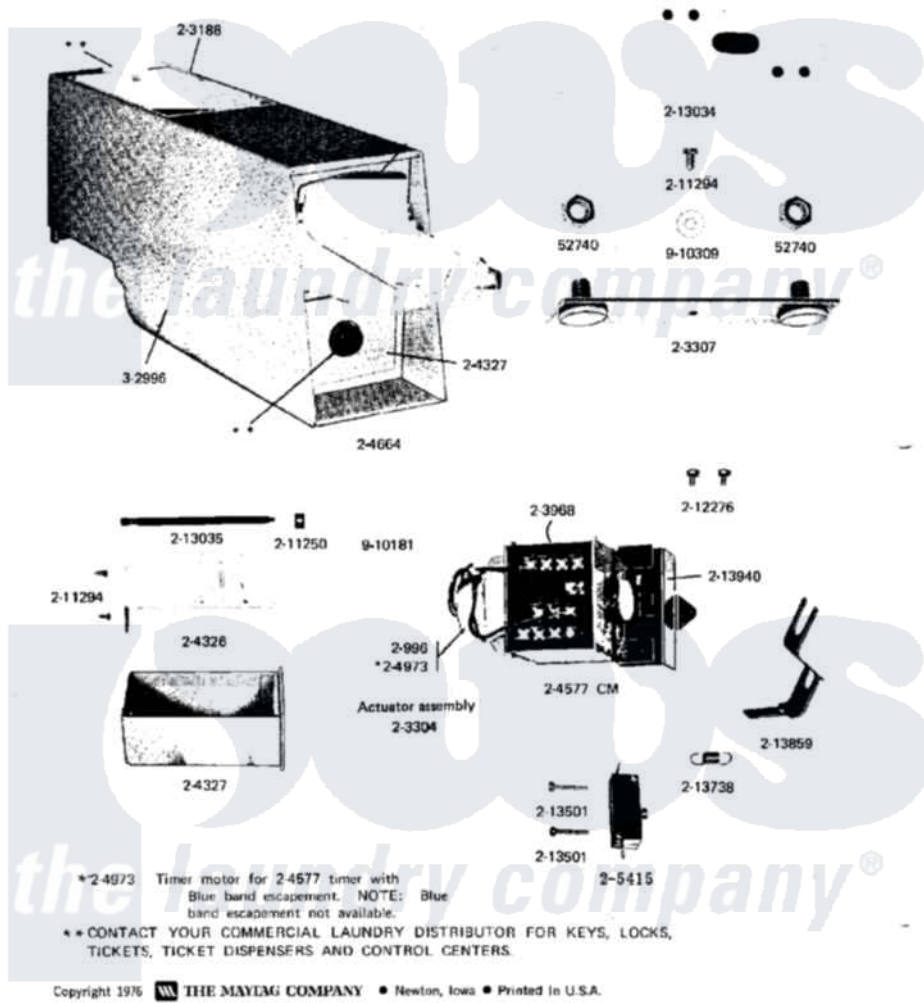

# Maytag A22CM 06 - CM CONTROL CENTER

14

SPECIFY COLOR IF OTHER THAN WHITE

MODELS A21-A22

CM CONTROL CENTER

Maytag Commercial Maytag A22CM Washer Parts Parts Diagram 06 - CM CONTROL CENTER

Click on the part number to view part

Item	Original Part Number	Replaced By	Status	Part Description
001	<a href="#">Y052740</a>	<a href="#">62739</a>		Nut, Lock
002	NLA		Not Available	TIMER MOTOR, A
003	205415	<a href="#">279347</a>		Switch-Lid
004	203188		Not Available	TIMER ACCESS DOOR (WHT)
005	NLA		Not Available	ACTUATOR KIT-WASHER SLIDES--N
006	NLA		Not Available	MTG. STRAP---NA
007	<a href="#">203761</a>			DOOR, ACCESS (WHT)
008	NLA		Not Available	HARNES--SWITCH TO TIMER
009	NLA		Not Available	ANTI-INERTIA LATCH
010	NLA		Not Available	COIN DROP ASSEMBLY
011	NLA		Not Available	COIN BOX-WHITE---NA
012	NLA		Not Available	MAIN WIRE HARNESS
013	204577		Not Available	TIMER WITH KNOB AND PIN
014	NLA		Not Available	CONTROL CENTER-WHITE

015	<a href="#">204973</a>			Motor, Timer
016	NLA		Not Available	COUNTER KIT WITH ACTUATOR
017	<a href="#">211294</a>	<a href="#">90767</a>		Screw, 8A X 3/8 HeX Washer Head Tapping
018	NLA		Not Available	FASTENER
019	<a href="#">211294</a>	<a href="#">90767</a>		Screw, 8A X 3/8 HeX Washer Head Tapping
020	212276	<a href="#">W10116760</a>		Screw
021	NLA		Not Available	GASKET UNDER CONTROL CENTER
022	<a href="#">213035</a>			Bolt, Locking
023	<a href="#">213501</a>			Screw, No.6-20 X 1-1/8 Inch
024	NLA		Not Available	SPRING WASHER FOR LOCK
025	<a href="#">212951</a>			Screw, No.6-32 X 1/4 Inch
026	NLA		Not Available	SPRING TENSION LEVER RETURN
027	NLA		Not Available	LEVER ARM FOR SWITCH
028	NLA		Not Available	MOUNTING BRACKET FOR TIMER
029	NLA		Not Available	OUTER CASE-WHITE
030	<a href="#">910309</a>			Washer, Mounting Strap
031	<a href="#">910181</a>			Lockwasher, Terminal Block