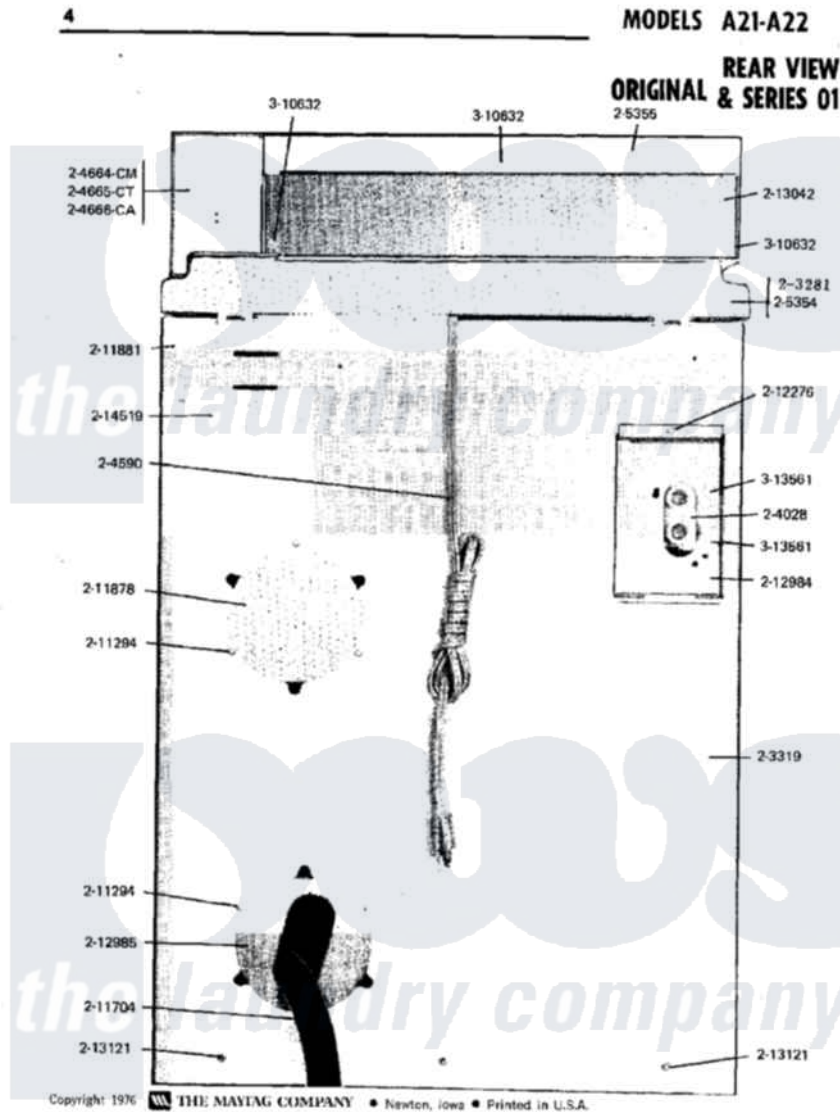

Maytag A22CT 02 - REAR VIEW

Maytag Commercial Maytag A22CT Washer Parts Parts Diagram 02 - REAR VIEW

Click on the part number to view part

| Item | Original Part Number | Replaced By | Status | Part Description |
|------|------------------------|---------------------------|---------------|---|
| 001 | NLA | | Not Available | TOP COVER-WHITE |
| 002 | NLA | | Not Available | CABINET-WHITE |
| 003 | 204028 | 205613 | | Water Valve |
| 004 | 204590 | | | Cord, Power |
| 005 | NLA | | Not Available | CONTROL CENTER-WHITE |
| 006 | NLA | | Not Available | CONTROL CENTER-WHITE |
| 007 | NLA | | Not Available | CONTROL CENTER-WHITE |
| 008 | NLA | | Not Available | TOP COVER-WHITE |
| 009 | NLA | | Not Available | CONTROL COVER-WHITE |
| 010 | 210186 | 3370225 | | Screw |
| 011 | 211294 | 90767 | | Screw, 8A X 3/8 HeX Washer Head Tapping |
| 012 | 211704 | | | Hose, Drain |
| 013 | NLA | | Not Available | PLATE, ACCESS |
| 014 | 211881 | | | Grommet, Cord Part Not Used-Gas Models Only |
| 015 | 212276 | W10116760 | | Screw |

| | | | | |
|-----|-------------------------|--------------------------|---------------|--|
| 016 | NLA | | Not Available | VALVE MOUNTING PLATE |
| 017 | 212985 | 22002924 | | Plate, Access |
| 018 | 213042 | | Not Available | PANEL, BACK |
| 019 | 213121 | 3400111 | | Screw, 12-14 X 5/8 |
| 020 | 214519 | | | LABEL, ELECTRICAL INSTR. PART NOT USED-GAS MODELS ONLY |
| 021 | Y310632 | 1163839 | | Screw |
| 022 | Y313561 | | | Screw----NA |