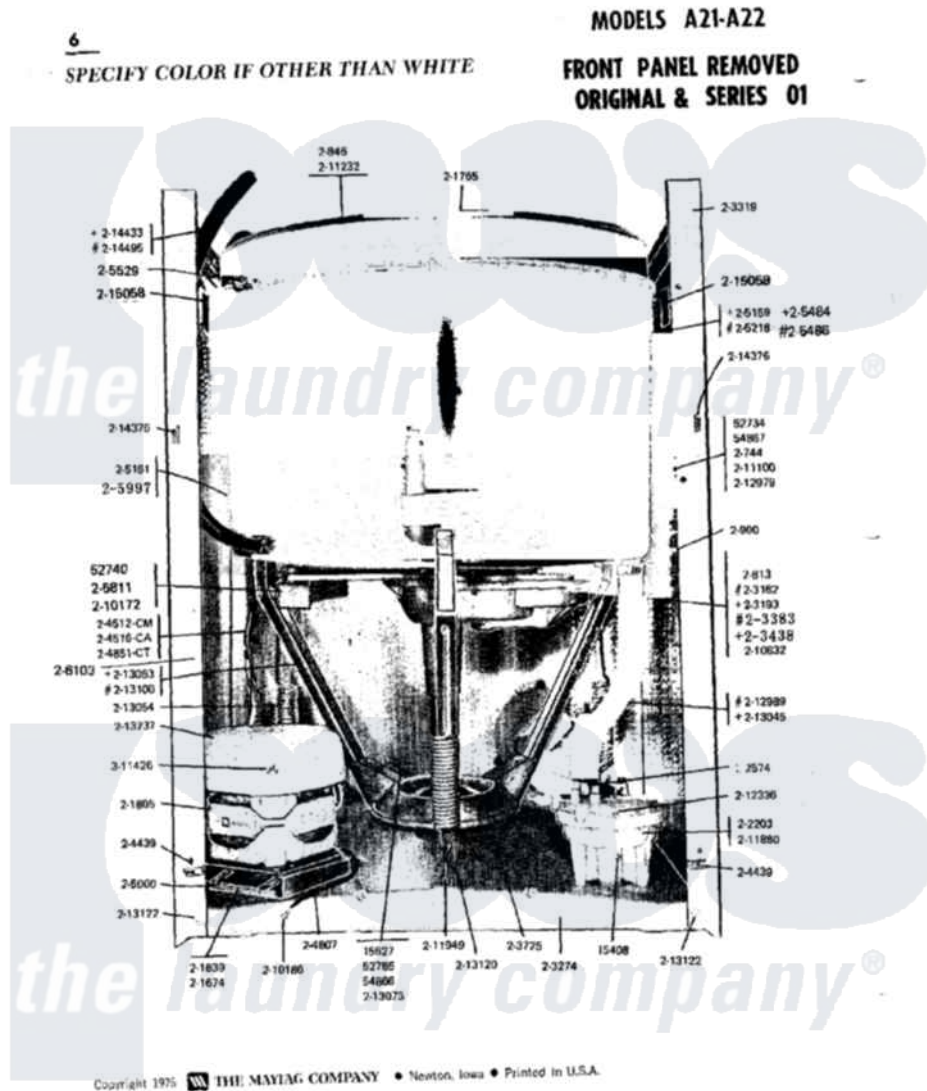

Maytag A22CT 03 - FRONT PANEL REMOVED

Maytag Commercial Maytag A22CT Washer Parts Parts Diagram 03 - FRONT PANEL REMOVED
Click on the part number to view part

Item	Original Part Number	Replaced By	Status	Part Description
001	Y052740	62739		Nut, Lock
002	Y015408	22003235		Screw, Bearing Insert
003	Y015627			Screw- Hex
004	Y052734			Nut, Carrage Bolts And Bracket
005	Y052785			Nut, Brace To Damper
006	NLA		Not Available	CAP SCREW (3/8-16 X 1)
007	Y054866	486009		Lockwasher
008	Y054867			Washer, Lock
009	200744	W10175939		Bolt
010	NLA		Not Available	GEAR CASE COVER ASSEMBLY
011	200846			Clamp - Tub Cover
012	200900	616099		Clamp
013	201639			Upper Motor Mount
014	201674		Not Available	LOWER MOTOR MOUNT--- NA