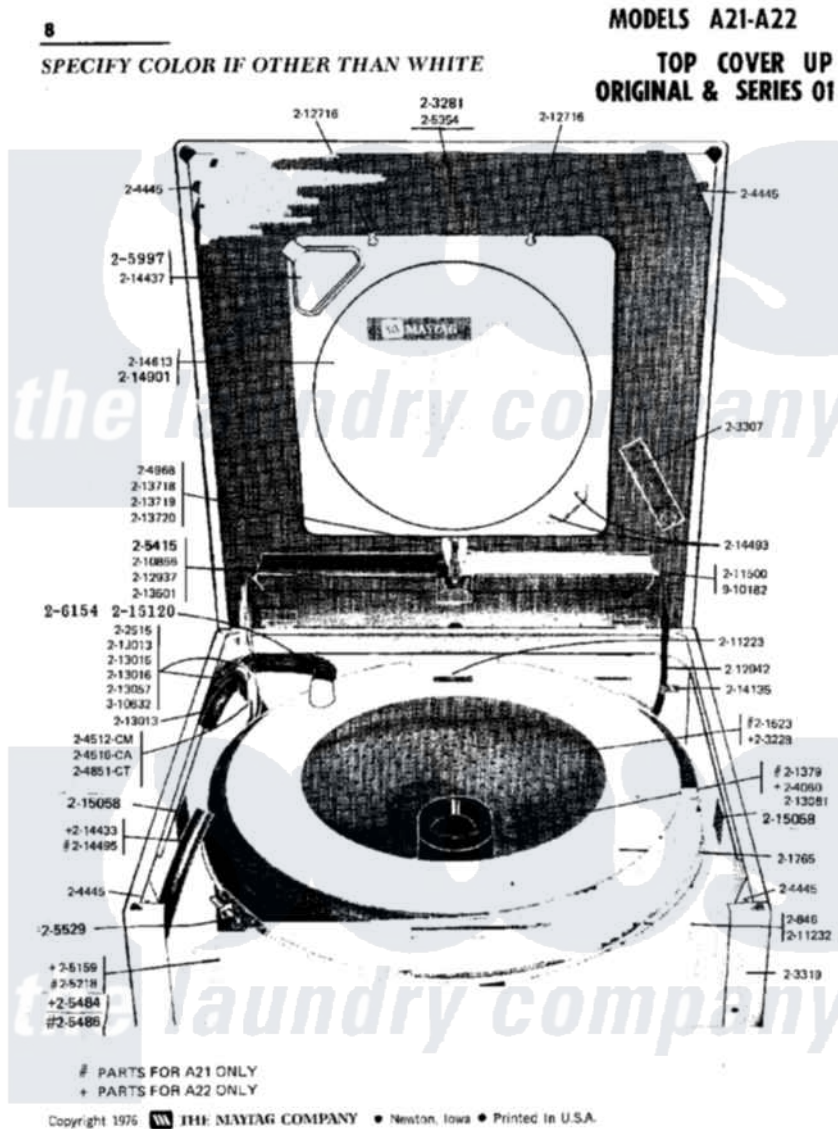

Maytag A22CT 04 - TOP COVER UP

Maytag [Commercial Maytag A22CT Washer Parts](#) Parts Diagram 04 - TOP COVER UP

[Click on the part number to view part](#)

Item	Original Part Number	Replaced By	Status	Part Description
001	200846			Clamp - Tub Cover
002	201765		Not Available	COVER, TUB
003	202515	596669		Clamp, Manifold
004	215058			Pad, Cabinet Bumper
005	205415	279347		Switch-Lid
006	203228		Not Available	TUB, INNER PART NOT USED
007	NLA		Not Available	MTG. STRAP---NA
008	NLA		Not Available	CABINET-WHITE
009	204060			Agitator W/Cap, Screw And Washer
010	204445			Screw And Fastener Assembly
011	NLA		Not Available	MAIN WIRE HARNESS
012	NLA		Not Available	MAIN WIRE HARNESS
013	NLA		Not Available	MAIN WIRE HARNESS
014	204968			Plunger And Bracket Assembly--W

015	205159	205484		Tub, Outer Part Not Used
016	NLA		Not Available	TOP COVER-WHITE
017	210866			Nut, Twin Speed
018	211223			Bumper, Unbalance
019	211232			Seal, Tub Cover
020	211500			Washer, Bracket To Top Cover
021	211726			Hinge, Ball Lid
022	212716			Bumper, Lid
023	212937		Not Available	BARRIER, MOISTURE
024	212942	22001619		Tube, Water Level Switch
025	213013			Hose, Injector
026	213015			Nozzle, Injector
027	213016	216201		Nozzle
028	213055	206154		Injector Tube With Seal
029	213057	22213057		Sleeve- In
030	213081			Cap, Dispenser
031	213501			Screw, No.6-20 X 1-1/8 Inch
032	213718			Plunger, Lid Switch
033	213719		Not Available	LEVER, UNBALANCE
034	213720			Spring, Lid Switch
035	214135		Not Available	CLIP, FASTENER
036	214433			Tube, Inlet Part Not Used
037	214437	215577		Bleach Inlet White
038	214493	59920-2		Rivet
039	NLA		Not Available	LID-WHITE
040	Y310632	1163839		Screw
041	910182	25-7809		Screw, No.6-20 1/2 Flthd Torx
042	NLA		Not Available	TOP COVER-WHITE
043	205484			Tub, Outer Part Not Used
044	205529			Nut And Bolt Kit For Tub Clam
045	214901		Not Available	LID-WHITE
046	205997			Non-Bleach Conversion Kit
047	206154			Injector Tube With Seal
048	215120			Seal For Injector Tube