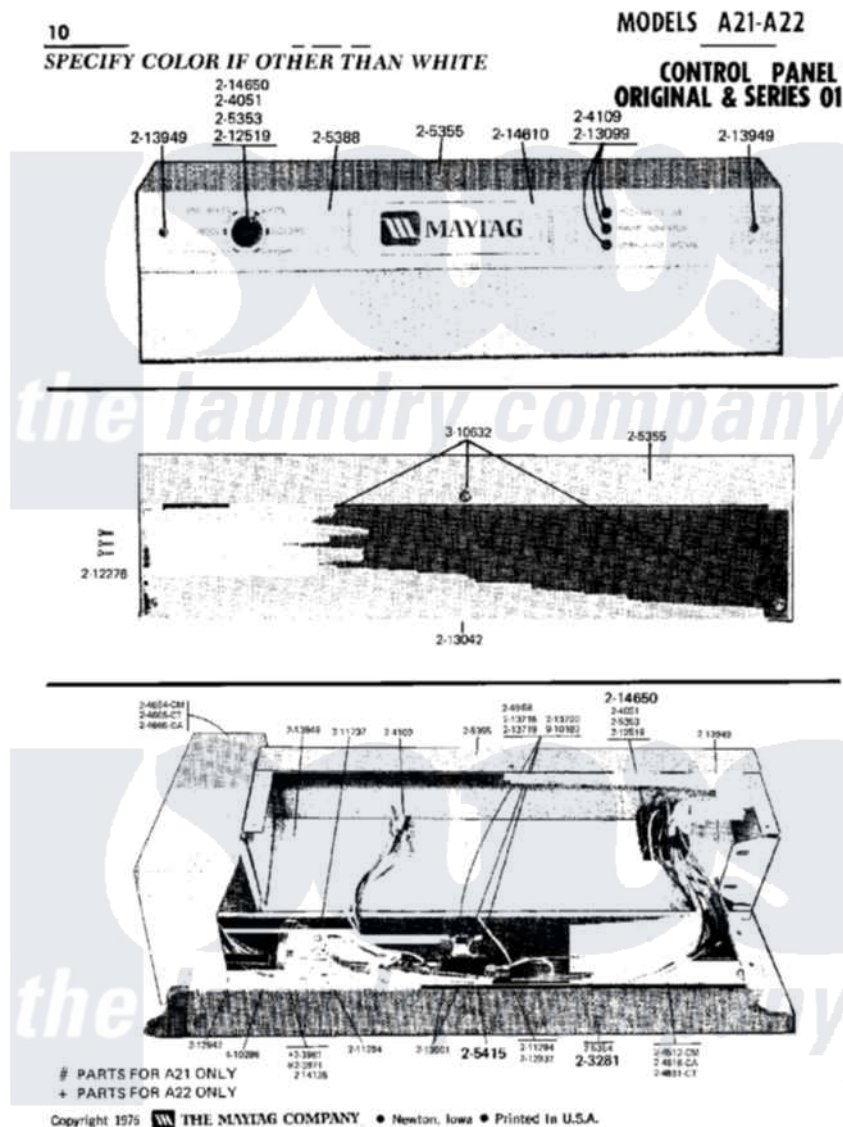

Maytag A22CT 05 - CONTROL PANEL

Maytag Commercial Maytag A22CT Washer Parts Parts Diagram 05 - CONTROL PANEL

Click on the part number to view part

Item	Original Part Number	Replaced By	Status	Part Description
001	NLA		Not Available	TOP COVER-WHITE
002	205415	279347		Switch-Lid
003	203961	22004474		Switch- Pr
005	204051	22204051		Knob
006	204109			Light, Signal
007	NLA		Not Available	MAIN WIRE HARNESS
008	NLA		Not Available	MAIN WIRE HARNESS
009	NLA		Not Available	CONTROL CENTER-WHITE
010	NLA		Not Available	CONTROL CENTER-WHITE
011	NLA		Not Available	CONTROL CENTER-WHITE
012	NLA		Not Available	MAIN WIRE HARNESS
013	204968			Plunger And Bracket Assembly--W
014	205353			Switch, DiAl-A-Fabric
015	NLA		Not Available	TOP COVER-WHITE
016	NLA		Not Available	CONTROL COVER-WHITE
				CONTROL PANEL WITH

017	NLA		Not Available	CONTROL PANEL WITH LENS
018	211294	90767		Screw, 8A X 3/8 HeX Washer Head Tapping
019	211737	248562		Terminal
020	212276	W10116760		Screw
021	212519	488234		Screw 8-32 X 1/4
022	212937		Not Available	BARRIER, MOISTURE
023	212942	22001619		Tube, Water Level Switch
024	213042		Not Available	PANEL, BACK
025	213099			Lens For Control Panel
026	213501			Screw, No.6-20 X 1-1/8 Inch
027	213718			Plunger, Lid Switch
028	213719		Not Available	LEVER, UNBALANCE
029	213720			Spring, Lid Switch
030	213949			Screw, No.8-18 X 5/16 Inch
031	214135		Not Available	CLIP, FASTENER
032	214610			Bumper, Lid
033	Y310632	1163839		Screw
034	410296	596669		Clamp, Manifold
035	910182	25-7809		Screw, No.6-20 1/2 Flthd Torx
036	214650			Screw For 2-4051 Knob